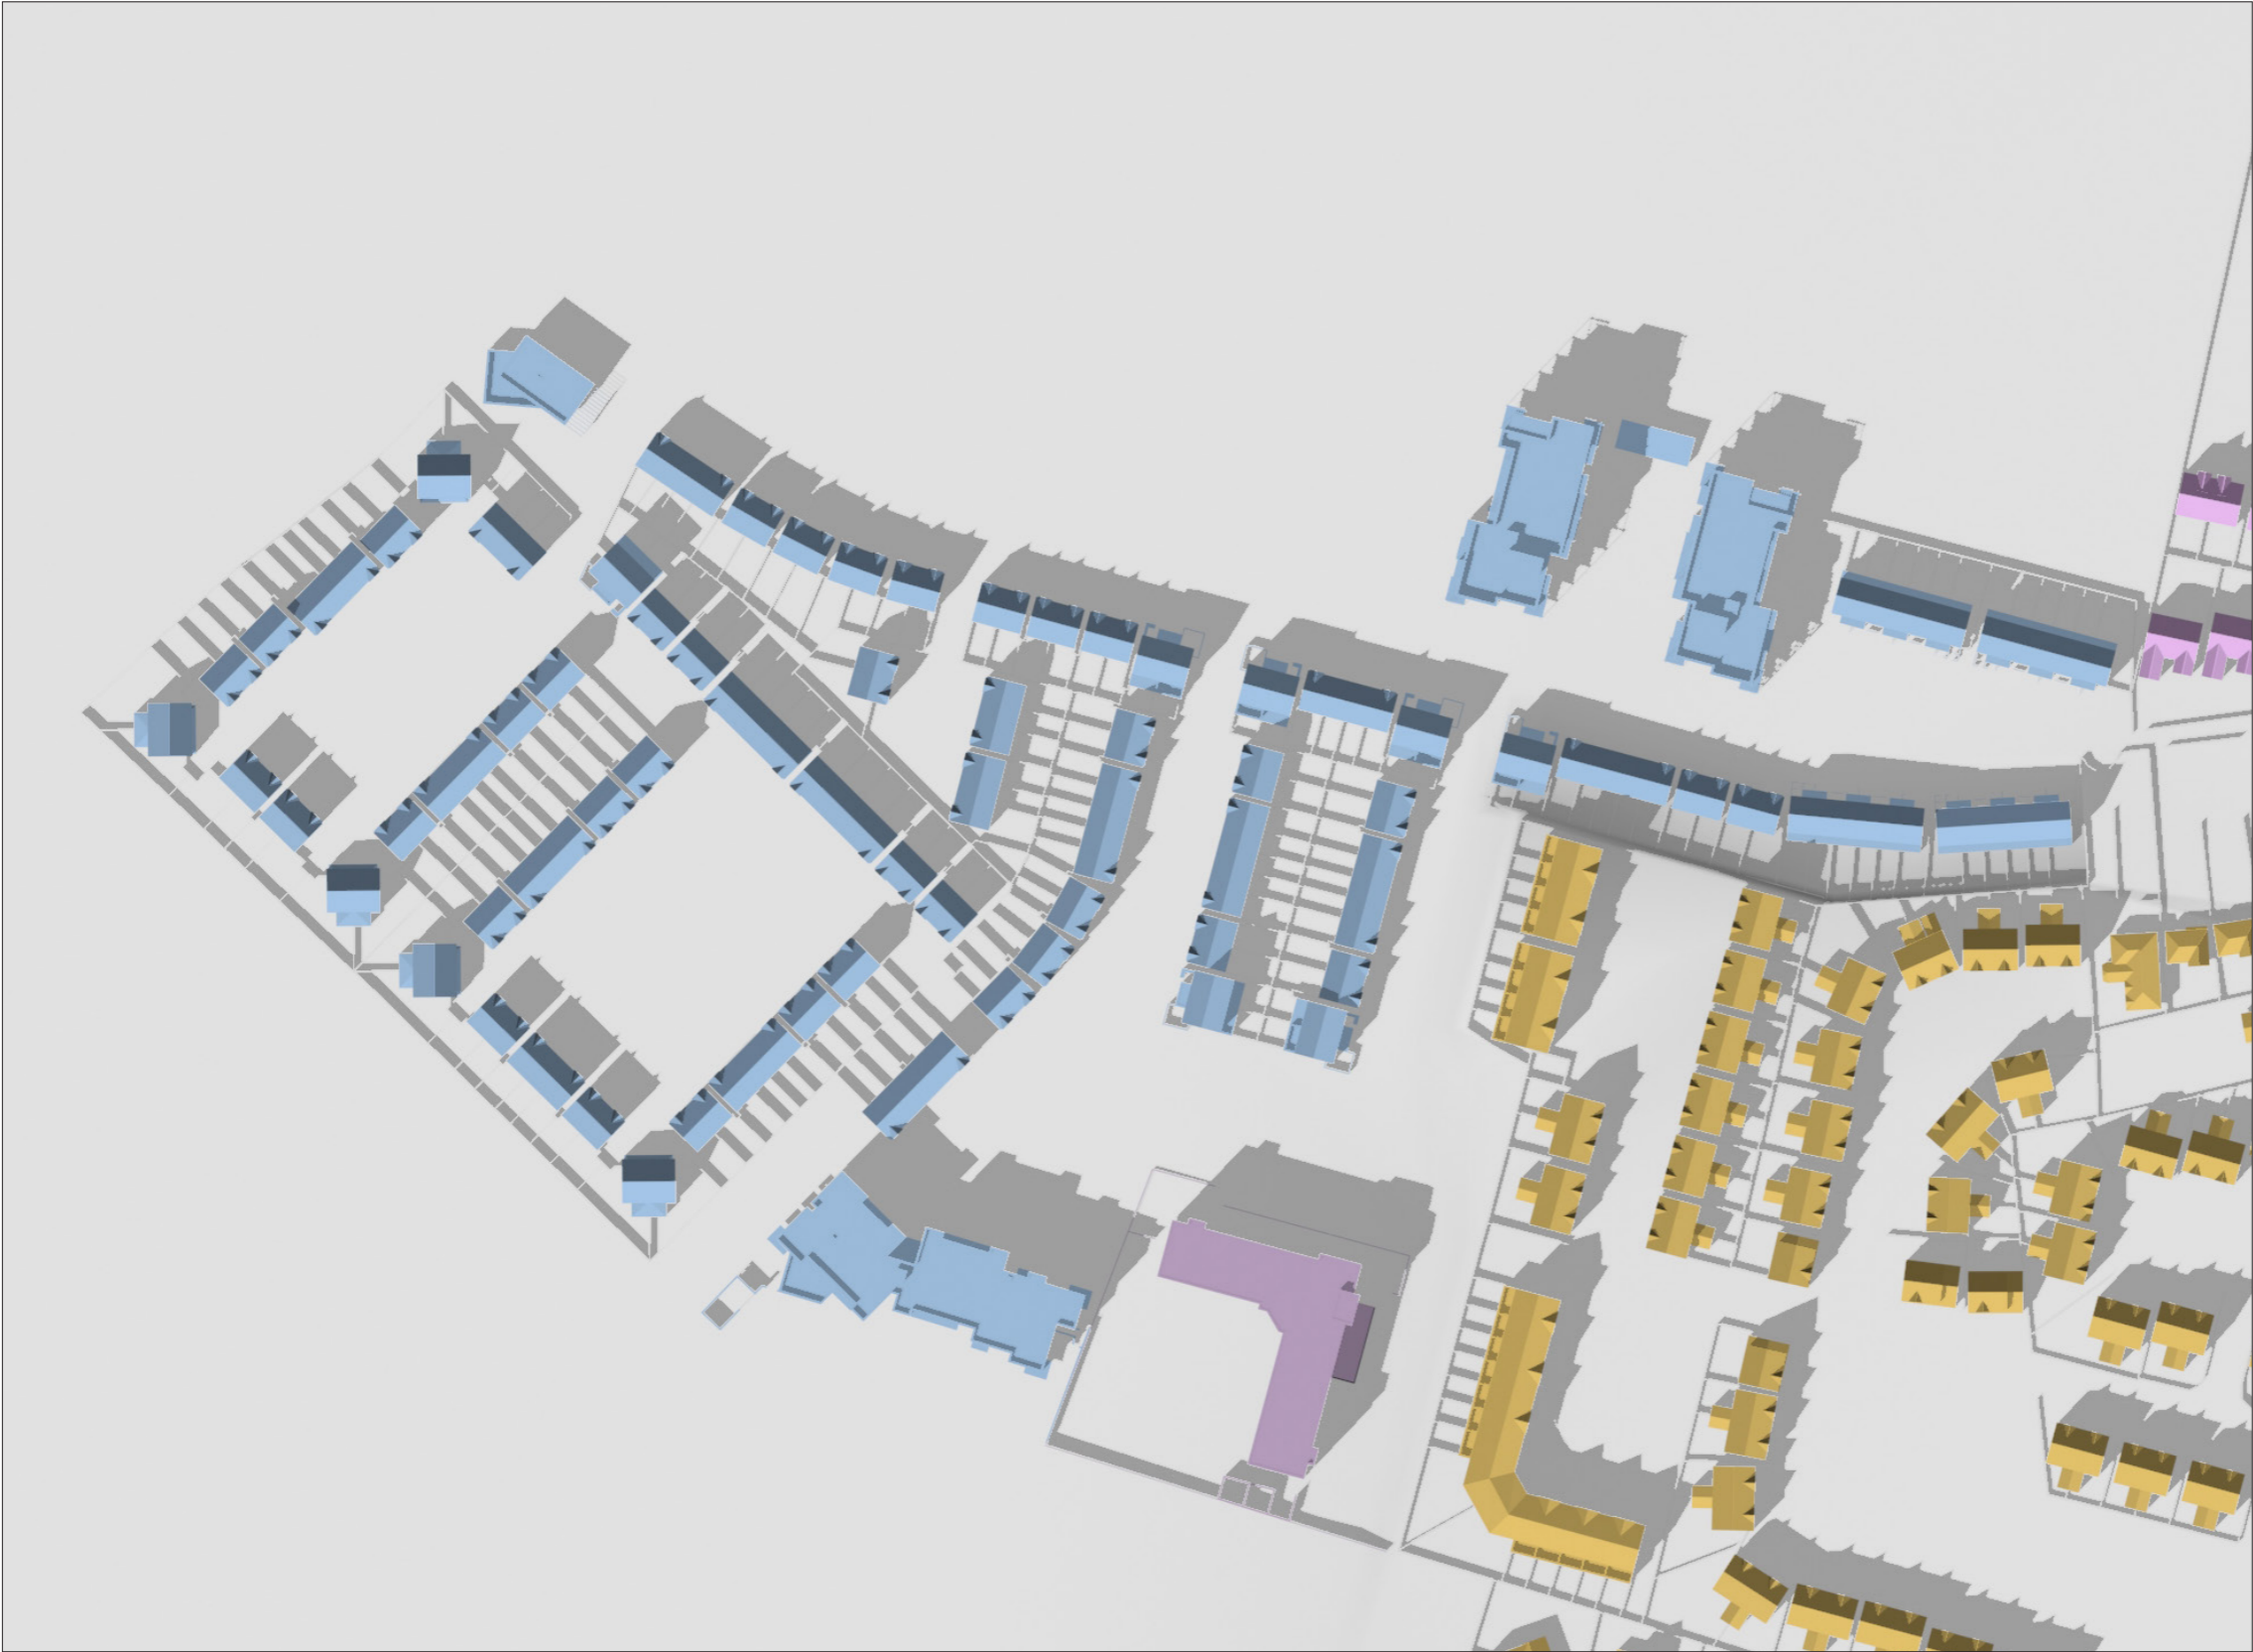

SHADOW STUDY
LANDS AT FORMER GREENPARK RACECOURSE, LIMERICK
SEPTEMBER 2021

DATE : MARCH 21ST - EQUINOX
SUNRISE : 6.34 AM
SUNSET : 6.49 PM

TIME :
3.00 PM