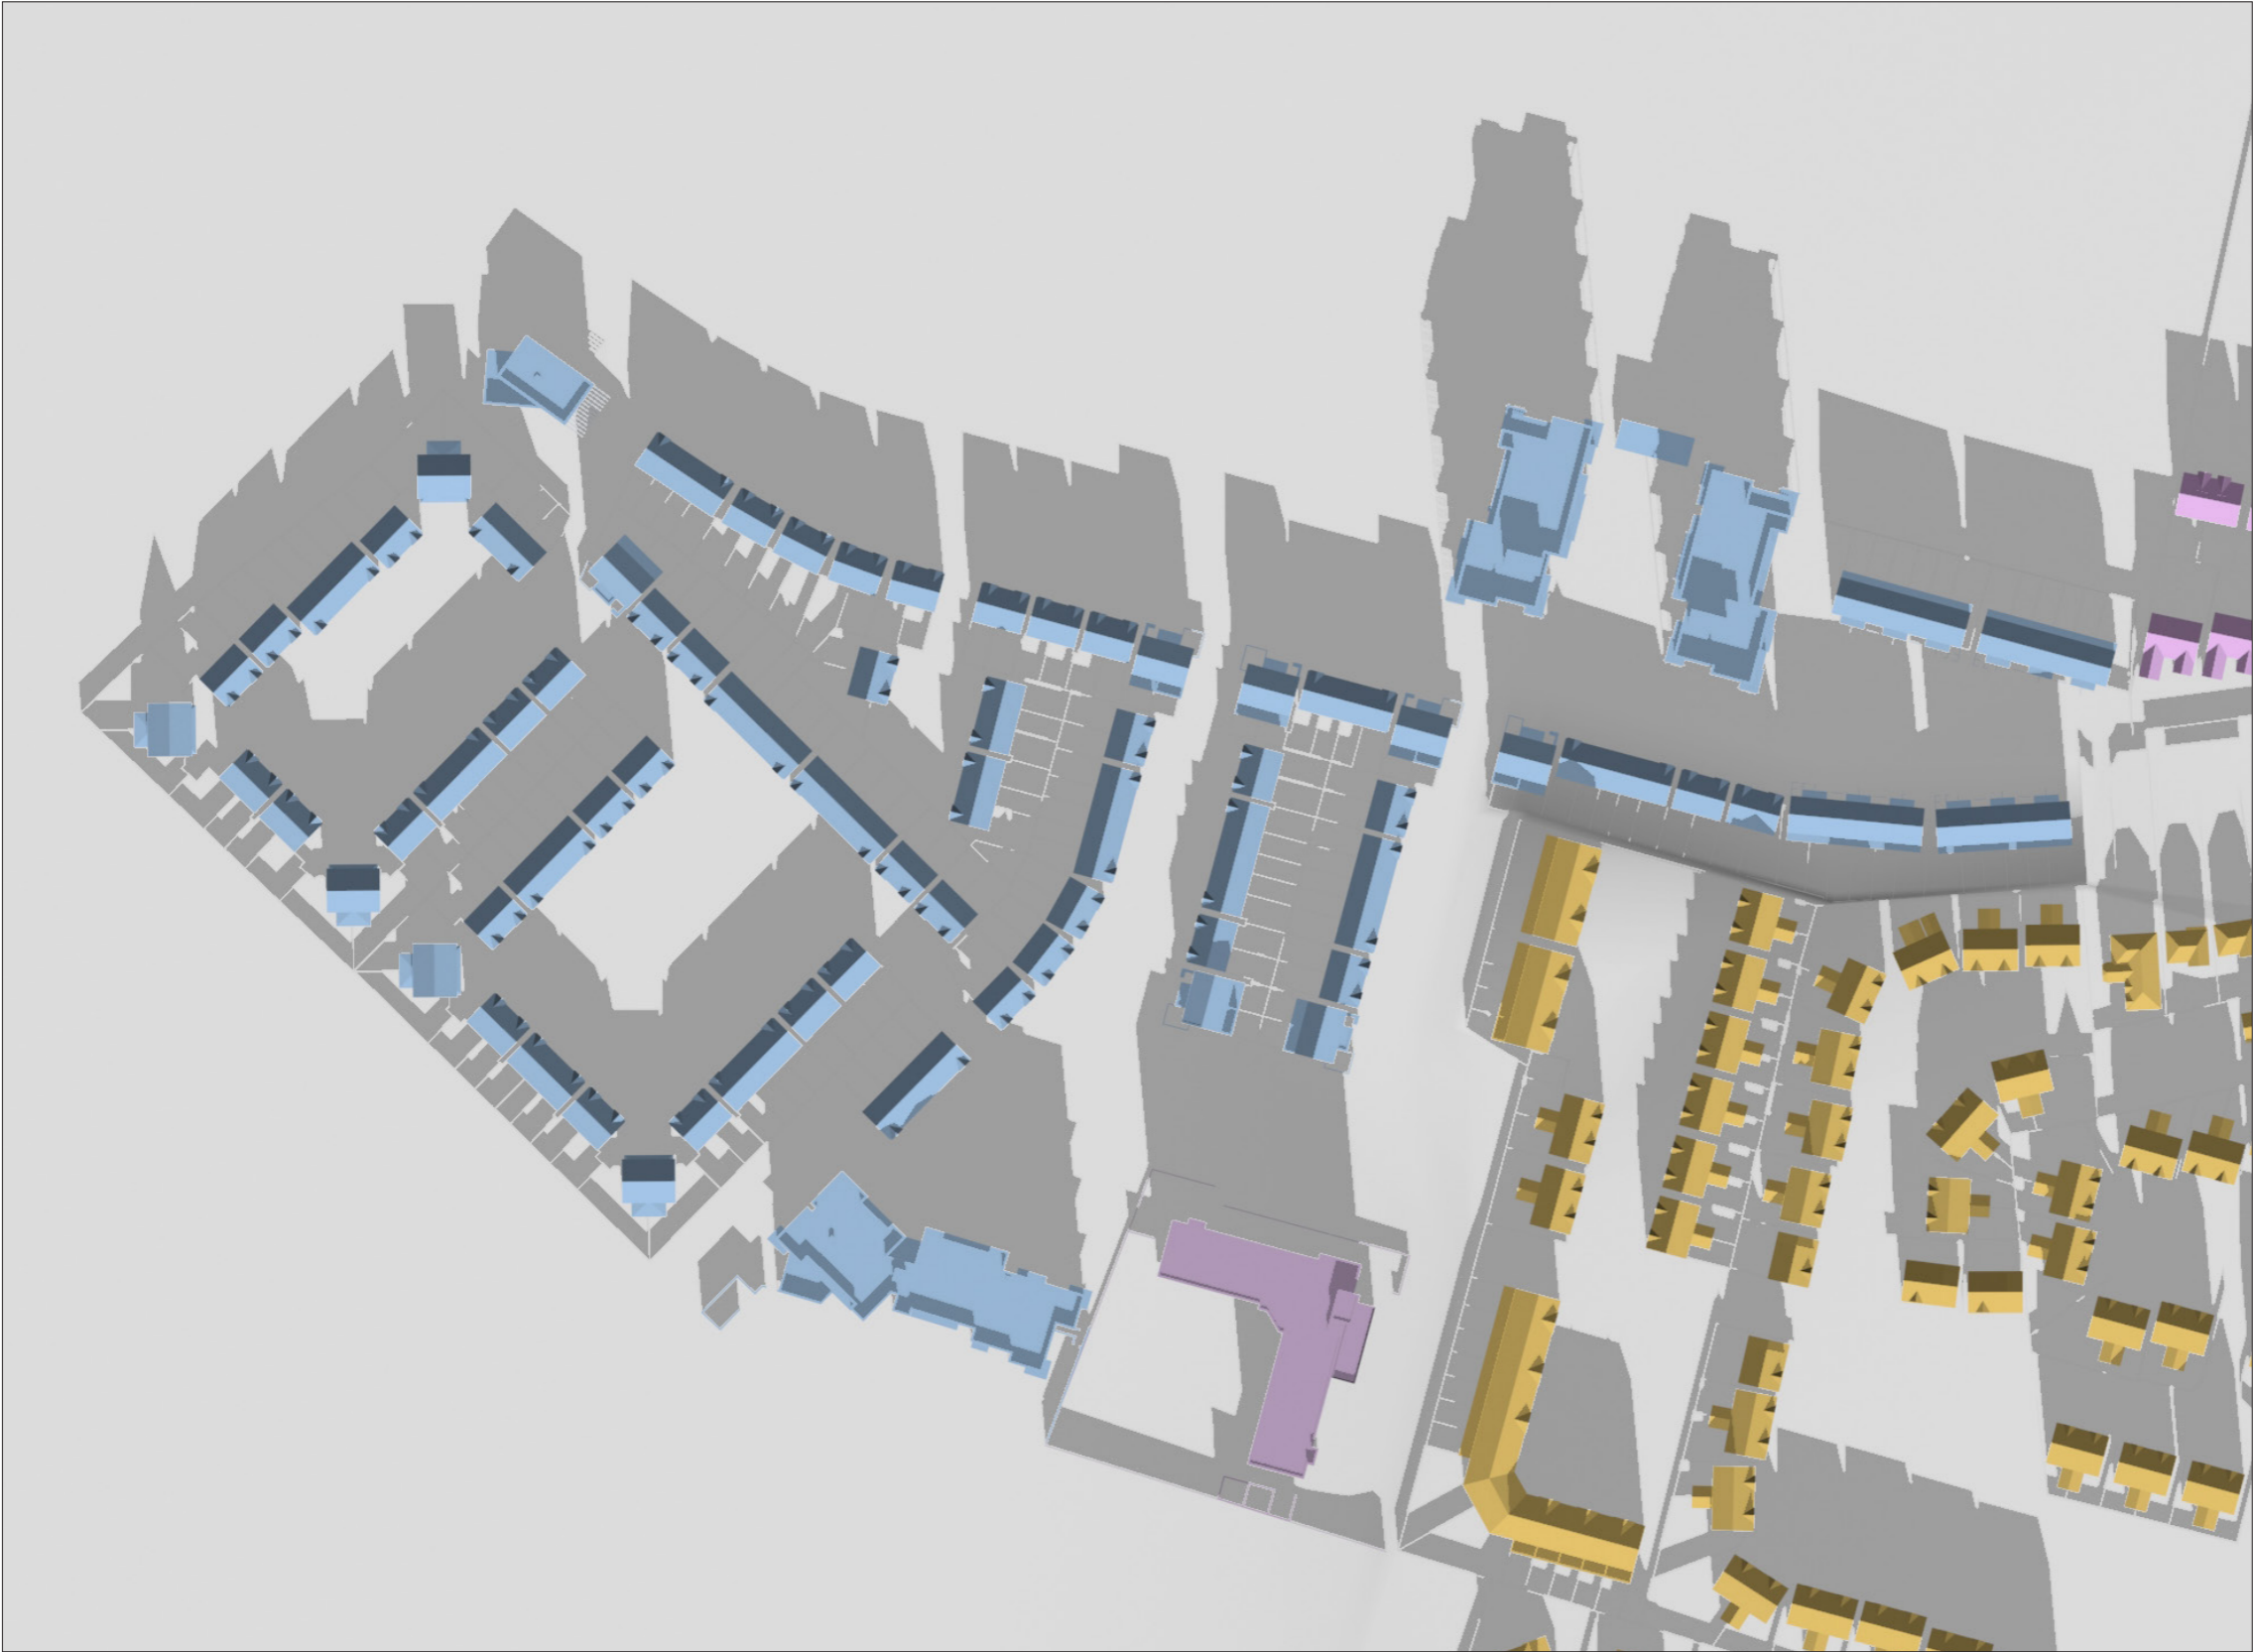

DATE : DECEMBER 21ST - WINTER SOLSTICE
SUNRISE : 8.43 AM
SUNSET : 4.21 PM

TIME :
10.30 AM

RECEIVING ENVIRONMENT

OSI LICENCE No. CYAL50210860
© ORDNANCE SURVEY IRELAND
/GOVERNMENT OF IRELAND.

SHADOW STUDY
LANDS AT FORMER GREENPARK RACECOURSE, LIMERICK
SEPTEMBER 2021

DATE : DECEMBER 21ST - WINTER SOLSTICE
SUNRISE : 8.43 AM
SUNSET : 4.21 PM

TIME :
12.00 PM

PROPOSED
DEVELOPMENT

OSI LICENCE No. CYAL50210860
© ORDNANCE SURVEY IRELAND
/GOVERNMENT OF IRELAND.

SHADOW STUDY
LANDS AT FORMER GREENPARK RACECOURSE, LIMERICK
SEPTEMBER 2021

DATE : DECEMBER 21ST - WINTER SOLSTICE
SUNRISE : 8.43 AM
SUNSET : 4.21 PM

TIME :
12.00 PM

CUMULATIVE

OSI LICENCE No. CYAL50210860
© ORDNANCE SURVEY IRELAND
/GOVERNMENT OF IRELAND.

SHADOW STUDY
LANDS AT FORMER GREENPARK RACECOURSE, LIMERICK
SEPTEMBER 2021

DATE : DECEMBER 21ST - WINTER SOLSTICE
SUNRISE : 8.43 AM
SUNSET : 4.21 PM

TIME :
12.00 PM

RECEIVING ENVIRONMENT

OSI LICENCE No. CYAL50210860
© ORDNANCE SURVEY IRELAND
/GOVERNMENT OF IRELAND.

SHADOW STUDY
LANDS AT FORMER GREENPARK RACECOURSE, LIMERICK
SEPTEMBER 2021