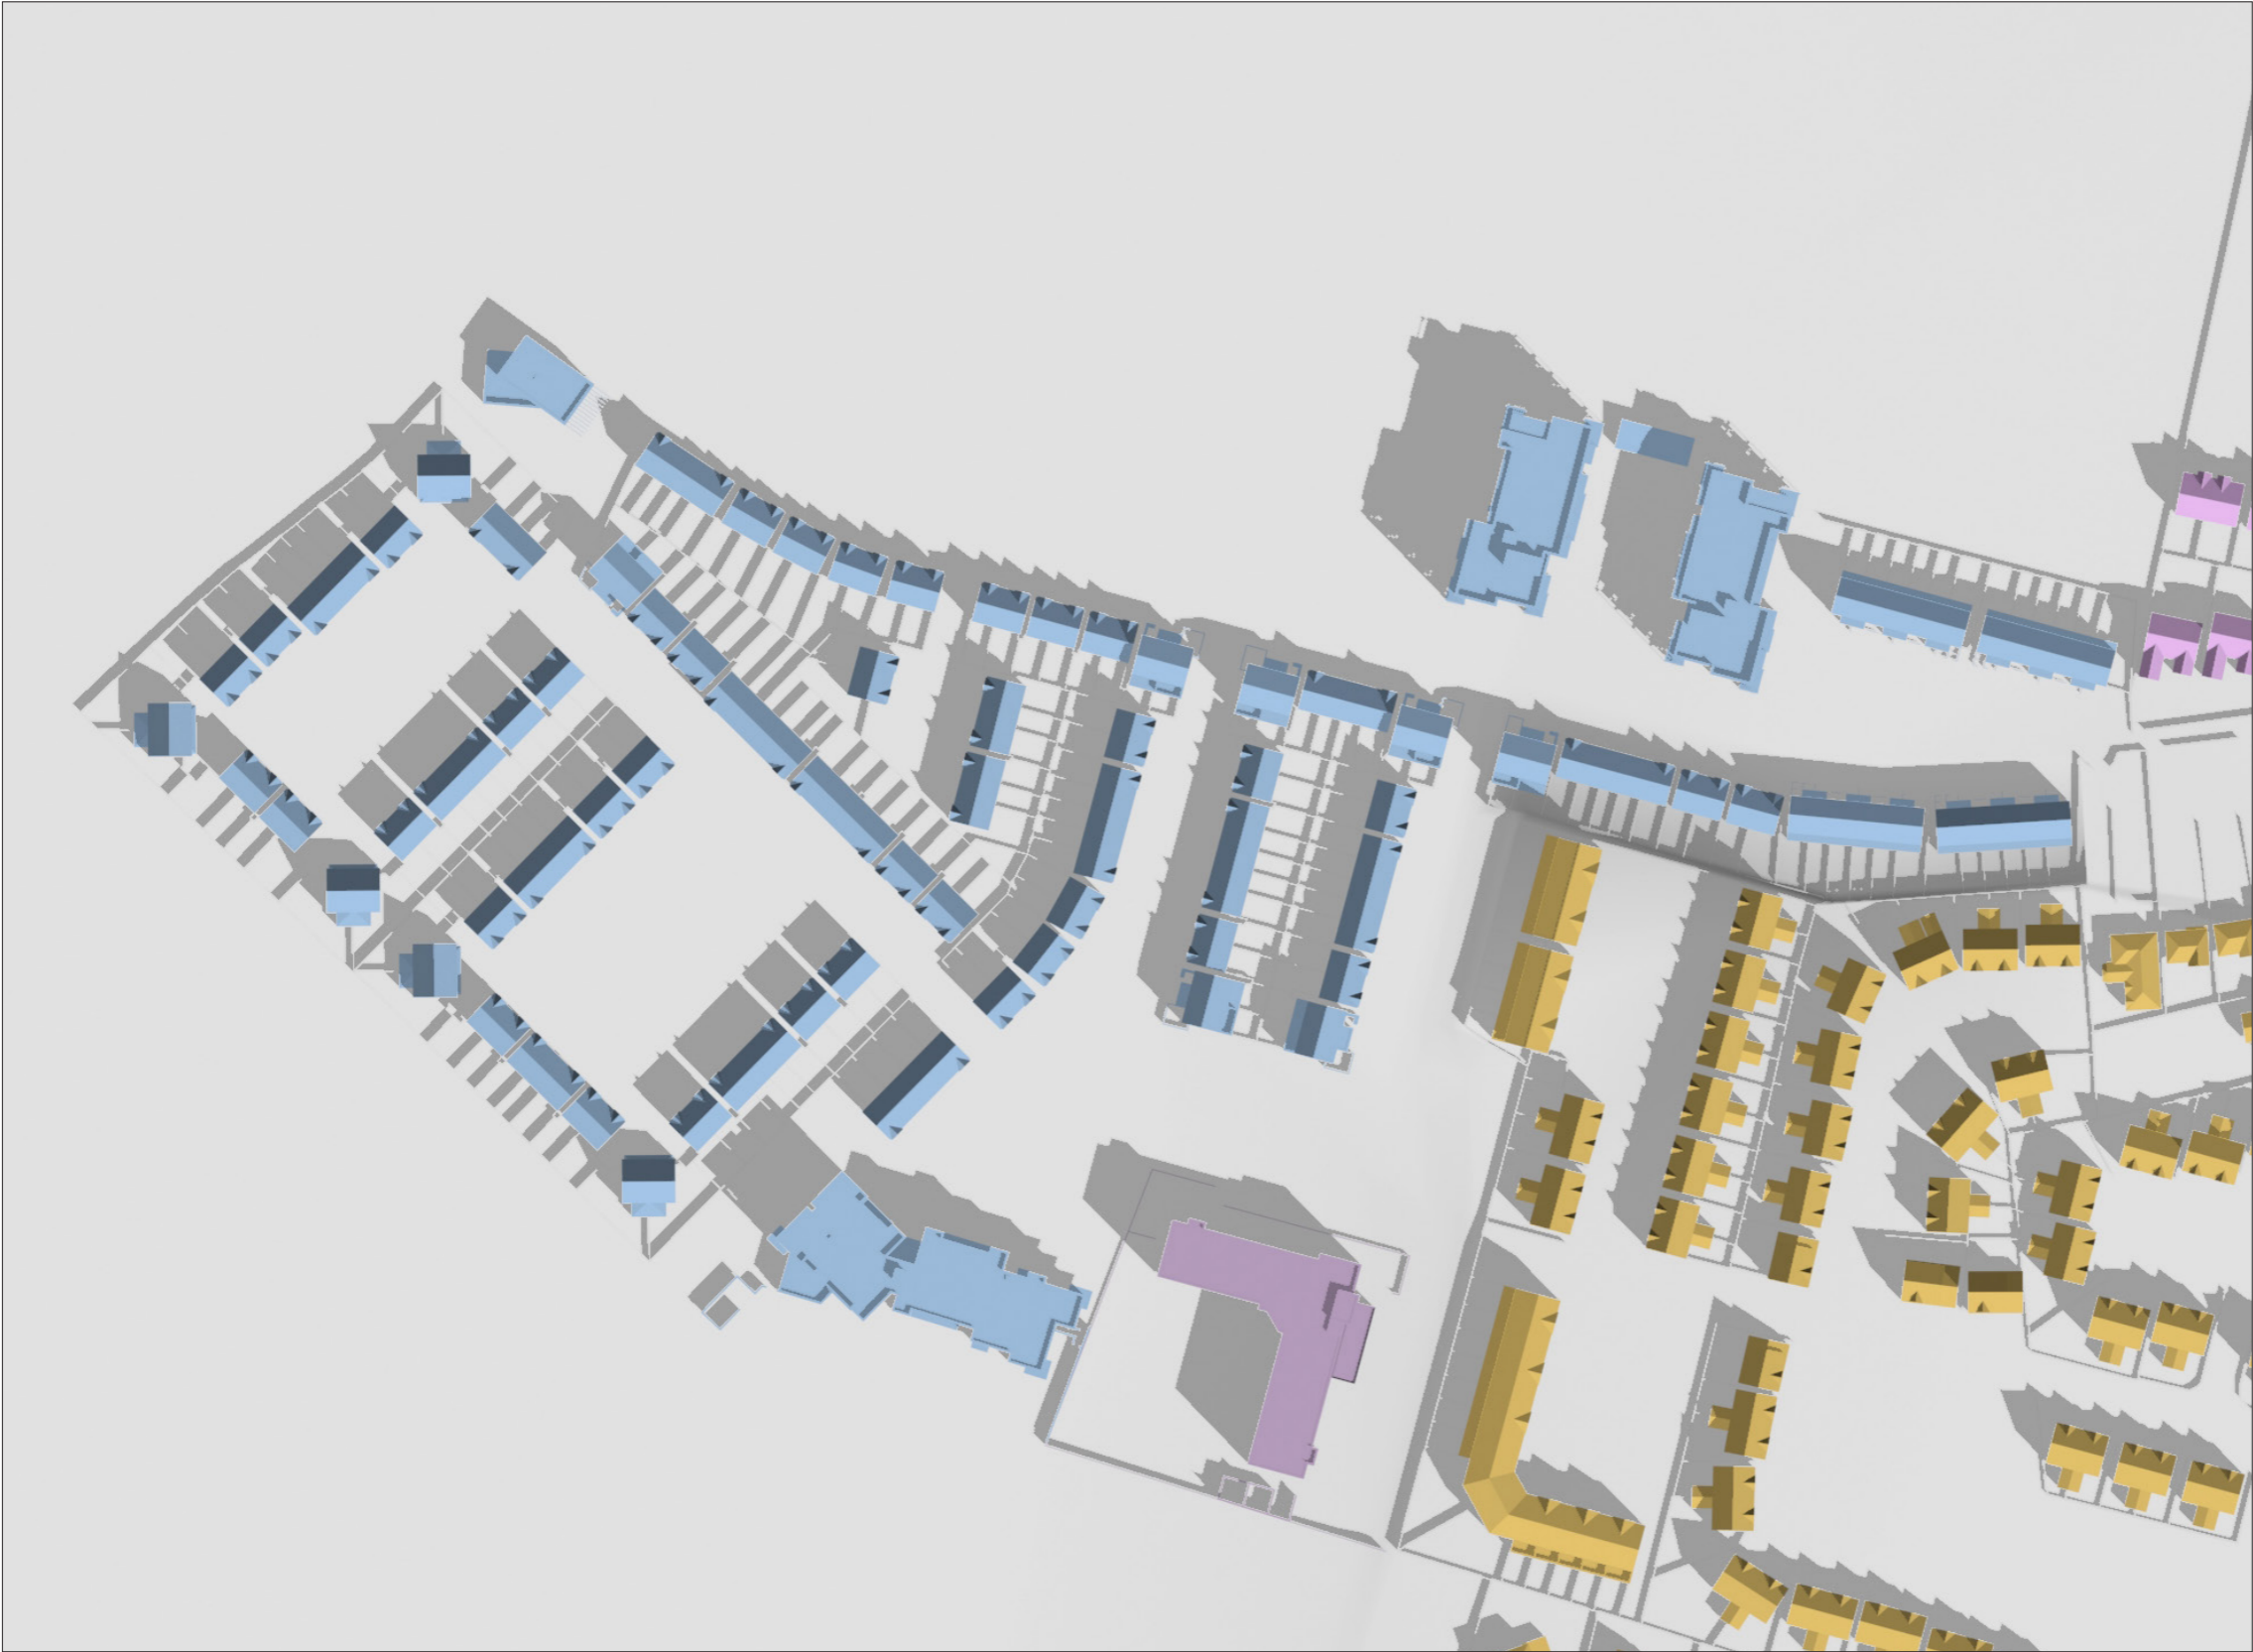

SHADOW STUDY
LANDS AT FORMER GREENPARK RACECOURSE, LIMERICK
SEPTEMBER 2021

DATE : MARCH 21ST - EQUINOX
SUNRISE : 6.34 AM
SUNSET : 6.49 PM

TIME :
10.00 AM