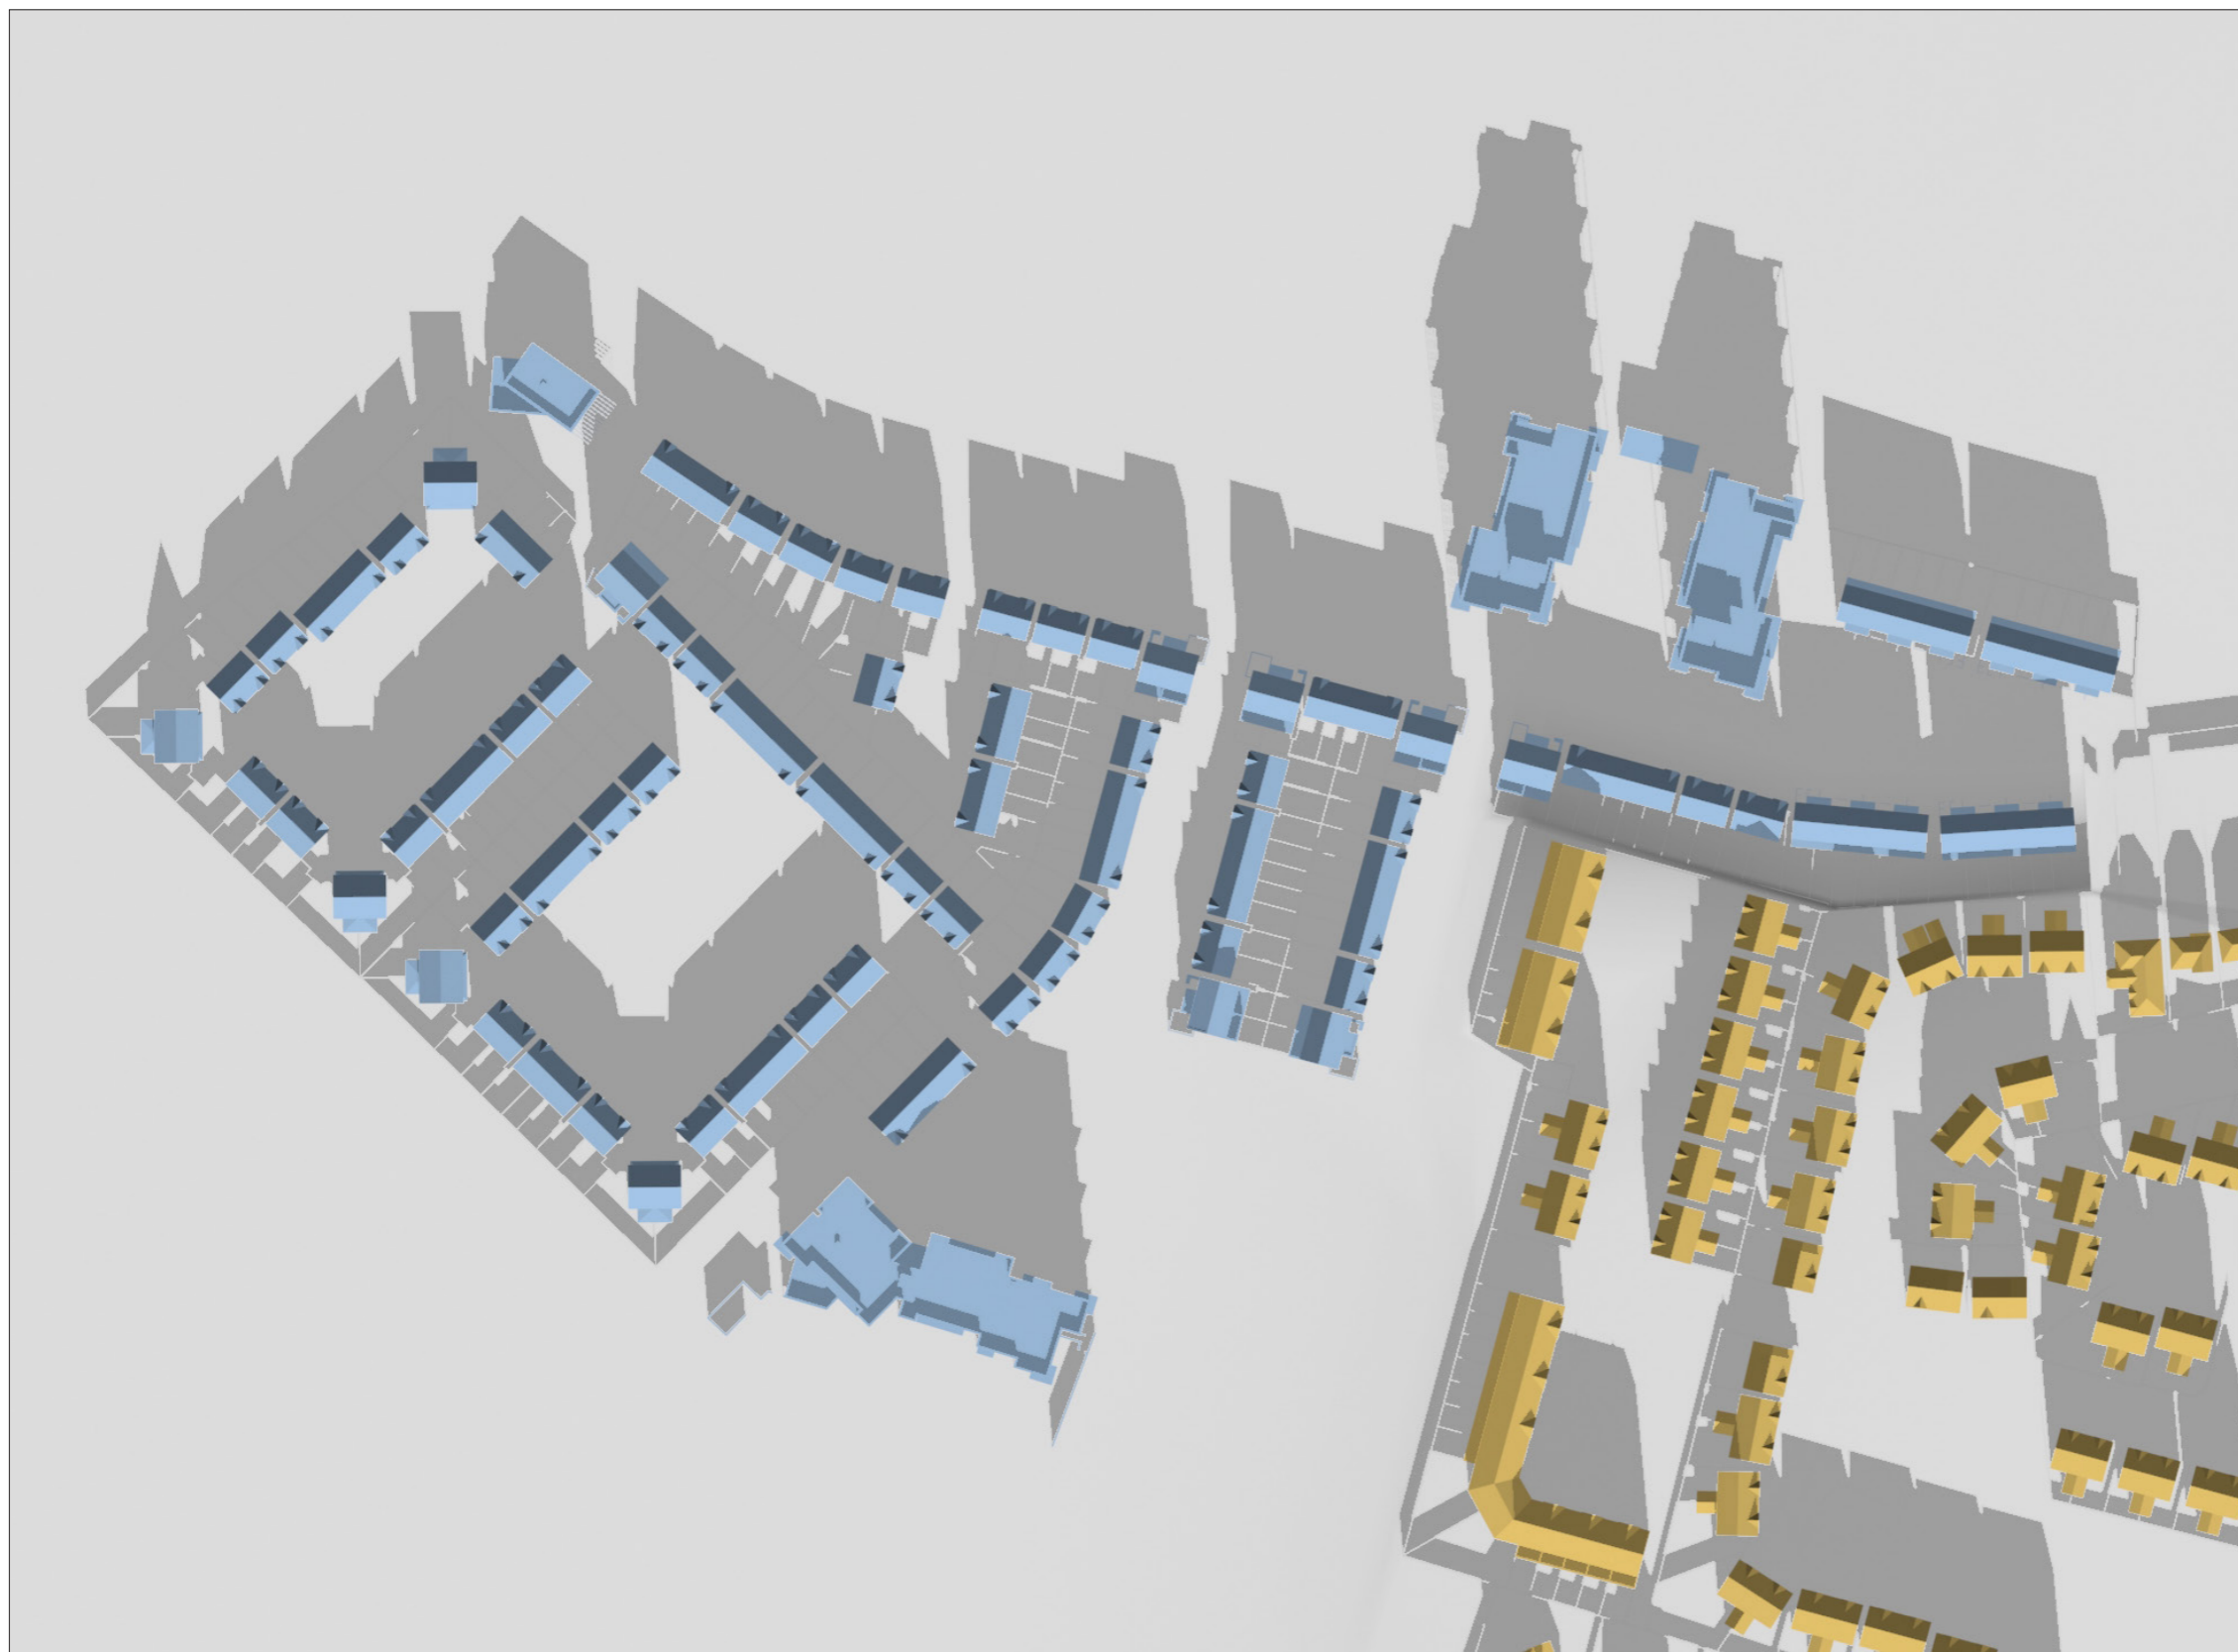

DATE : DECEMBER 21ST - WINTER SOLSTICE
SUNRISE : 8.43 AM
SUNSET : 4.21 PM

TIME :
10.30 AM

CUMULATIVE

OSI LICENCE No. CYAL50210860
© ORDNANCE SURVEY IRELAND
/GOVERNMENT OF IRELAND.

SHADOW STUDY
LANDS AT FORMER GREENPARK RACECOURSE, LIMERICK
SEPTEMBER 2021

DATE : DECEMBER 21ST - WINTER SOLSTICE
SUNRISE : 8.43 AM
SUNSET : 4.21 PM

TIME :
10.30 AM

RECEIVING ENVIRONMENT

OSI LICENCE No. CYAL50210860
© ORDNANCE SURVEY IRELAND
/GOVERNMENT OF IRELAND.

SHADOW STUDY
LANDS AT FORMER GREENPARK RACECOURSE, LIMERICK
SEPTEMBER 2021

DATE : DECEMBER 21ST - WINTER SOLSTICE
SUNRISE : 8.43 AM
SUNSET : 4.21 PM

TIME :
12.00 PM

PROPOSED
DEVELOPMENT

OSI LICENCE No. CYAL50210860
© ORDNANCE SURVEY IRELAND
/GOVERNMENT OF IRELAND.

SHADOW STUDY
LANDS AT FORMER GREENPARK RACECOURSE, LIMERICK
SEPTEMBER 2021

DATE : DECEMBER 21ST - WINTER SOLSTICE
SUNRISE : 8.43 AM
SUNSET : 4.21 PM

TIME :
12.00 PM

CUMULATIVE

OSI LICENCE No. CYAL50210860
© ORDNANCE SURVEY IRELAND
/GOVERNMENT OF IRELAND.

SHADOW STUDY
LANDS AT FORMER GREENPARK RACECOURSE, LIMERICK
SEPTEMBER 2021