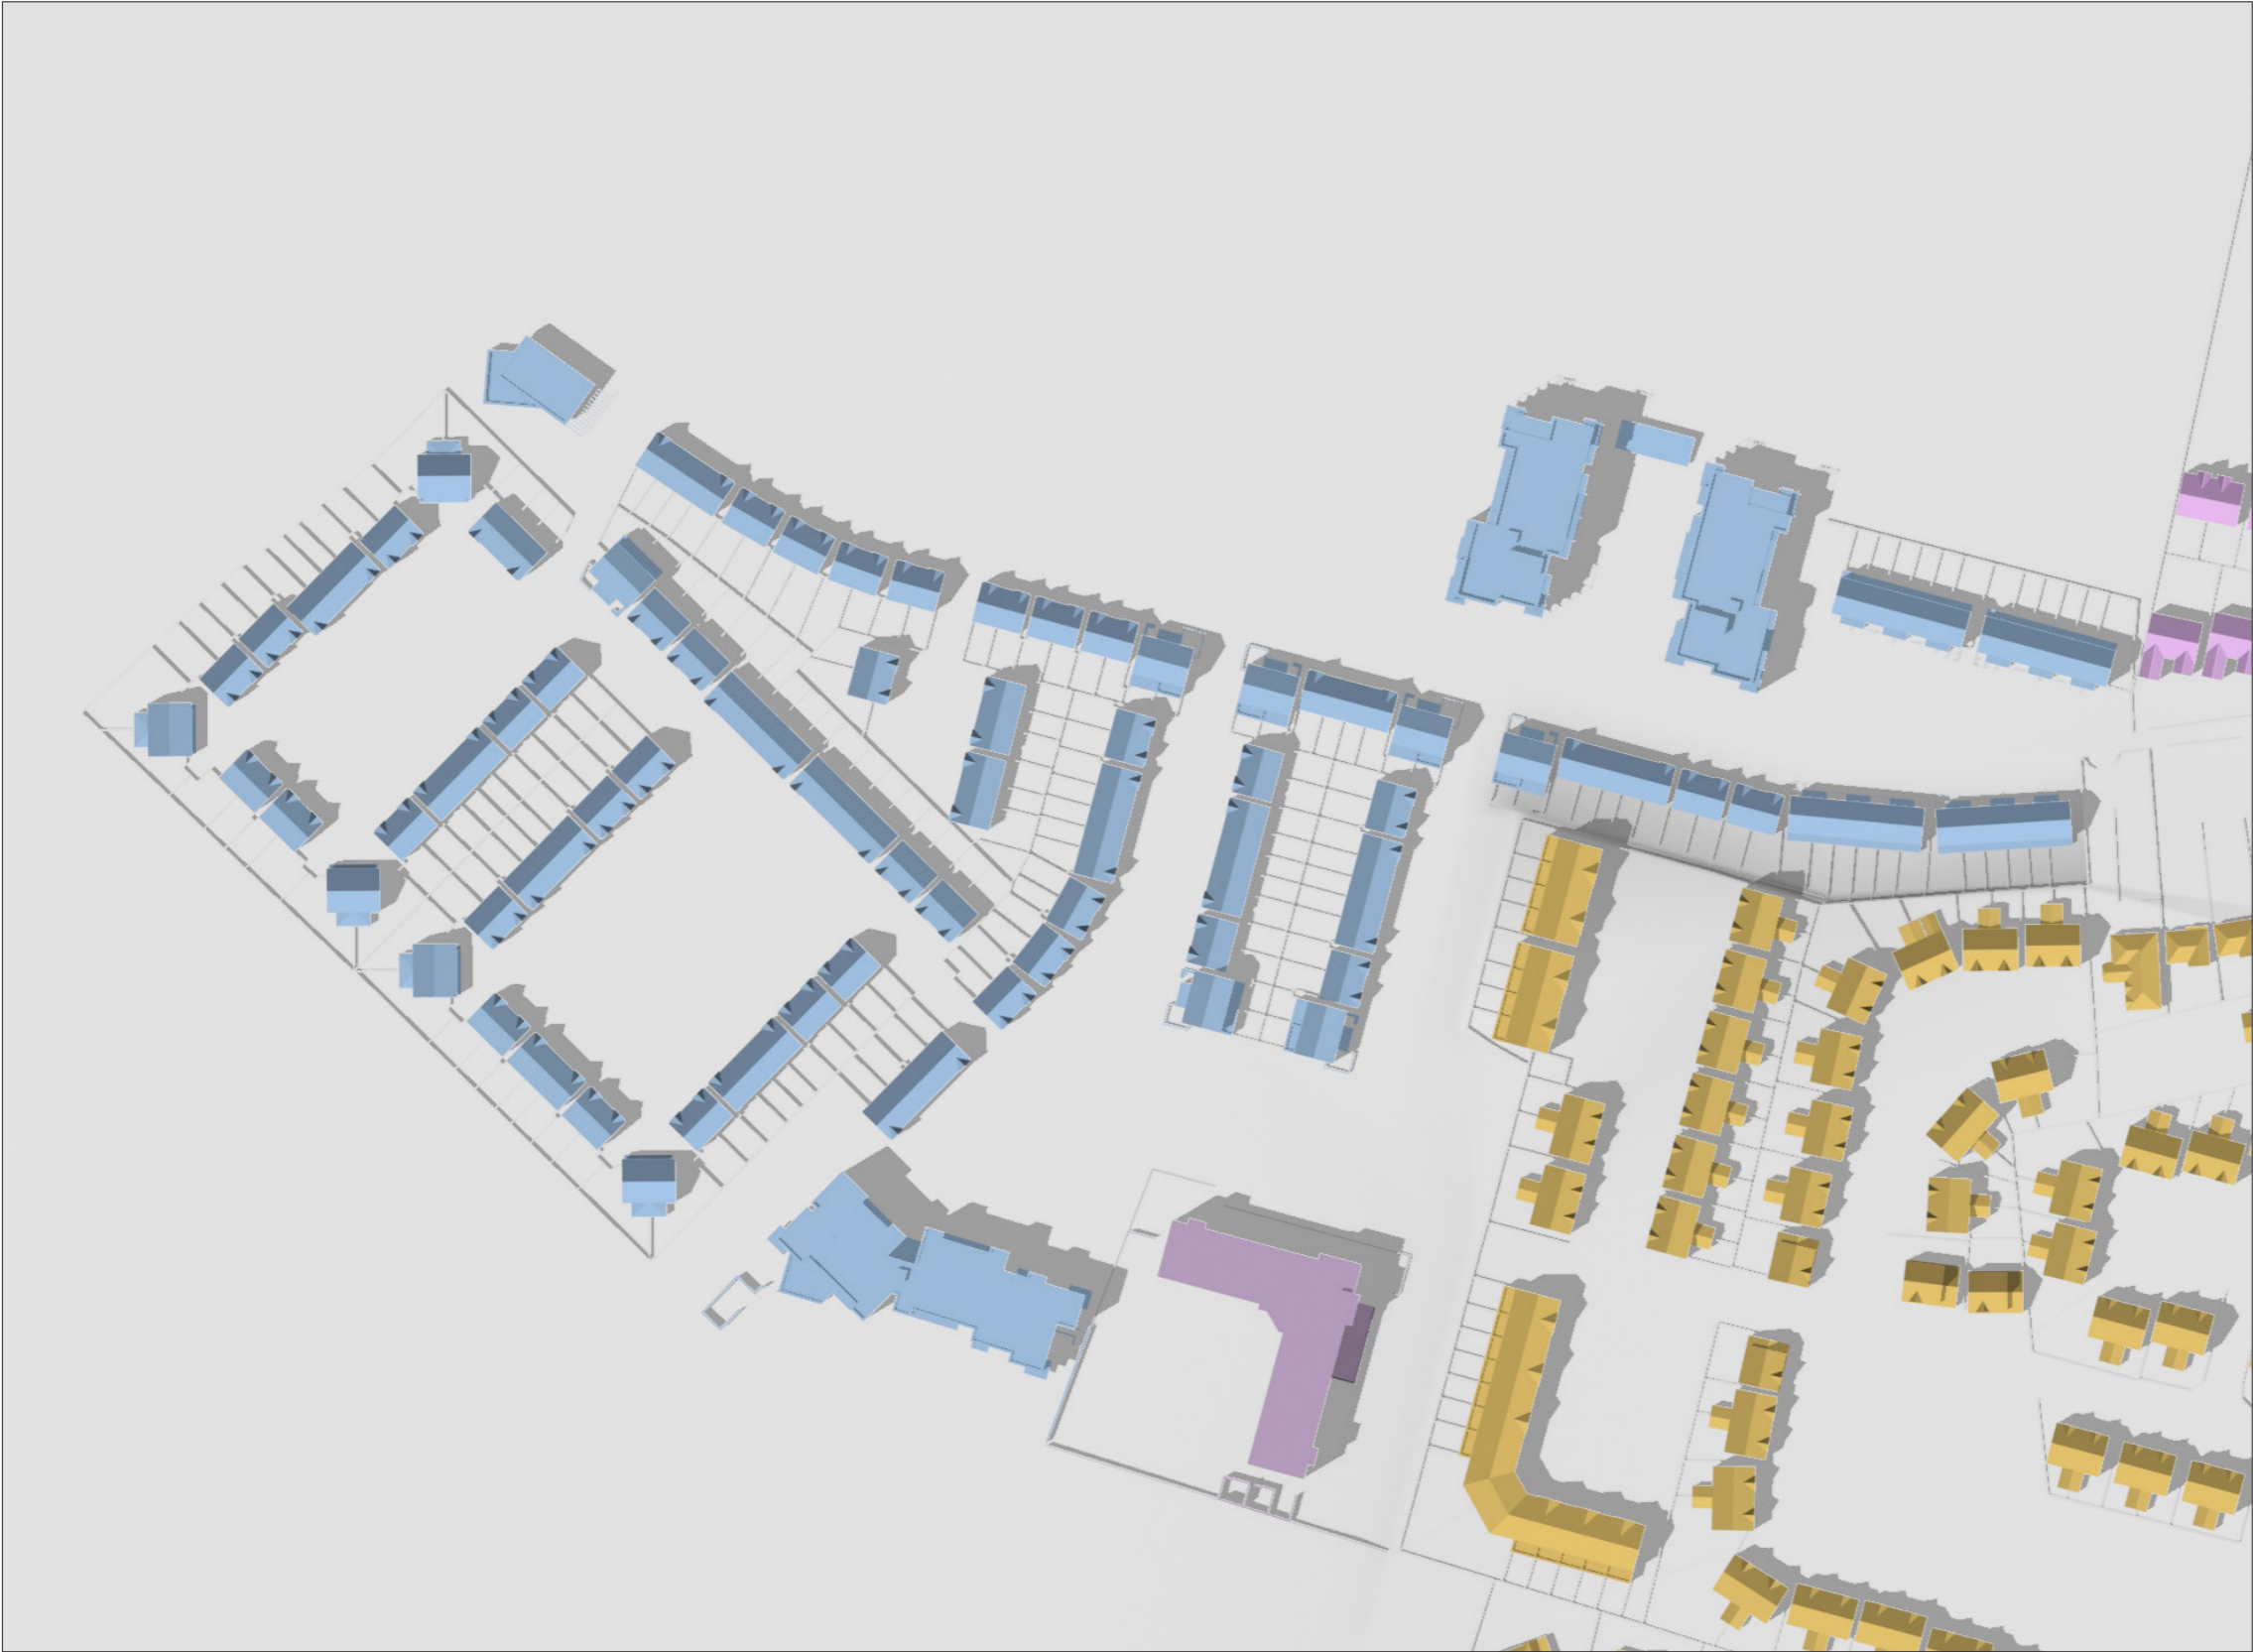

DATE : JUNE 21ST - SUMMER SOLSTICE
SUNRISE : 5.10 AM
SUNSET : 10.02 PM

TIME :
3.00 PM

PROPOSED
DEVELOPMENT

OSI LICENCE No. CYAL50210860
© ORDNANCE SURVEY IRELAND
/GOVERNMENT OF IRELAND.

SHADOW STUDY
LANDS AT FORMER GREENPARK RACECOURSE, LIMERICK
SEPTEMBER 2021

DATE : JUNE 21ST - SUMMER SOLSTICE
SUNRISE : 5.10 AM
SUNSET : 10.02 PM

TIME :
3.00 PM

SHADOW STUDY
LANDS AT FORMER GREENPARK RACECOURSE, LIMERICK
SEPTEMBER 2021

DATE : JUNE 21ST - SUMMER SOLSTICE
SUNRISE : 5.10 AM
SUNSET : 10.02 PM