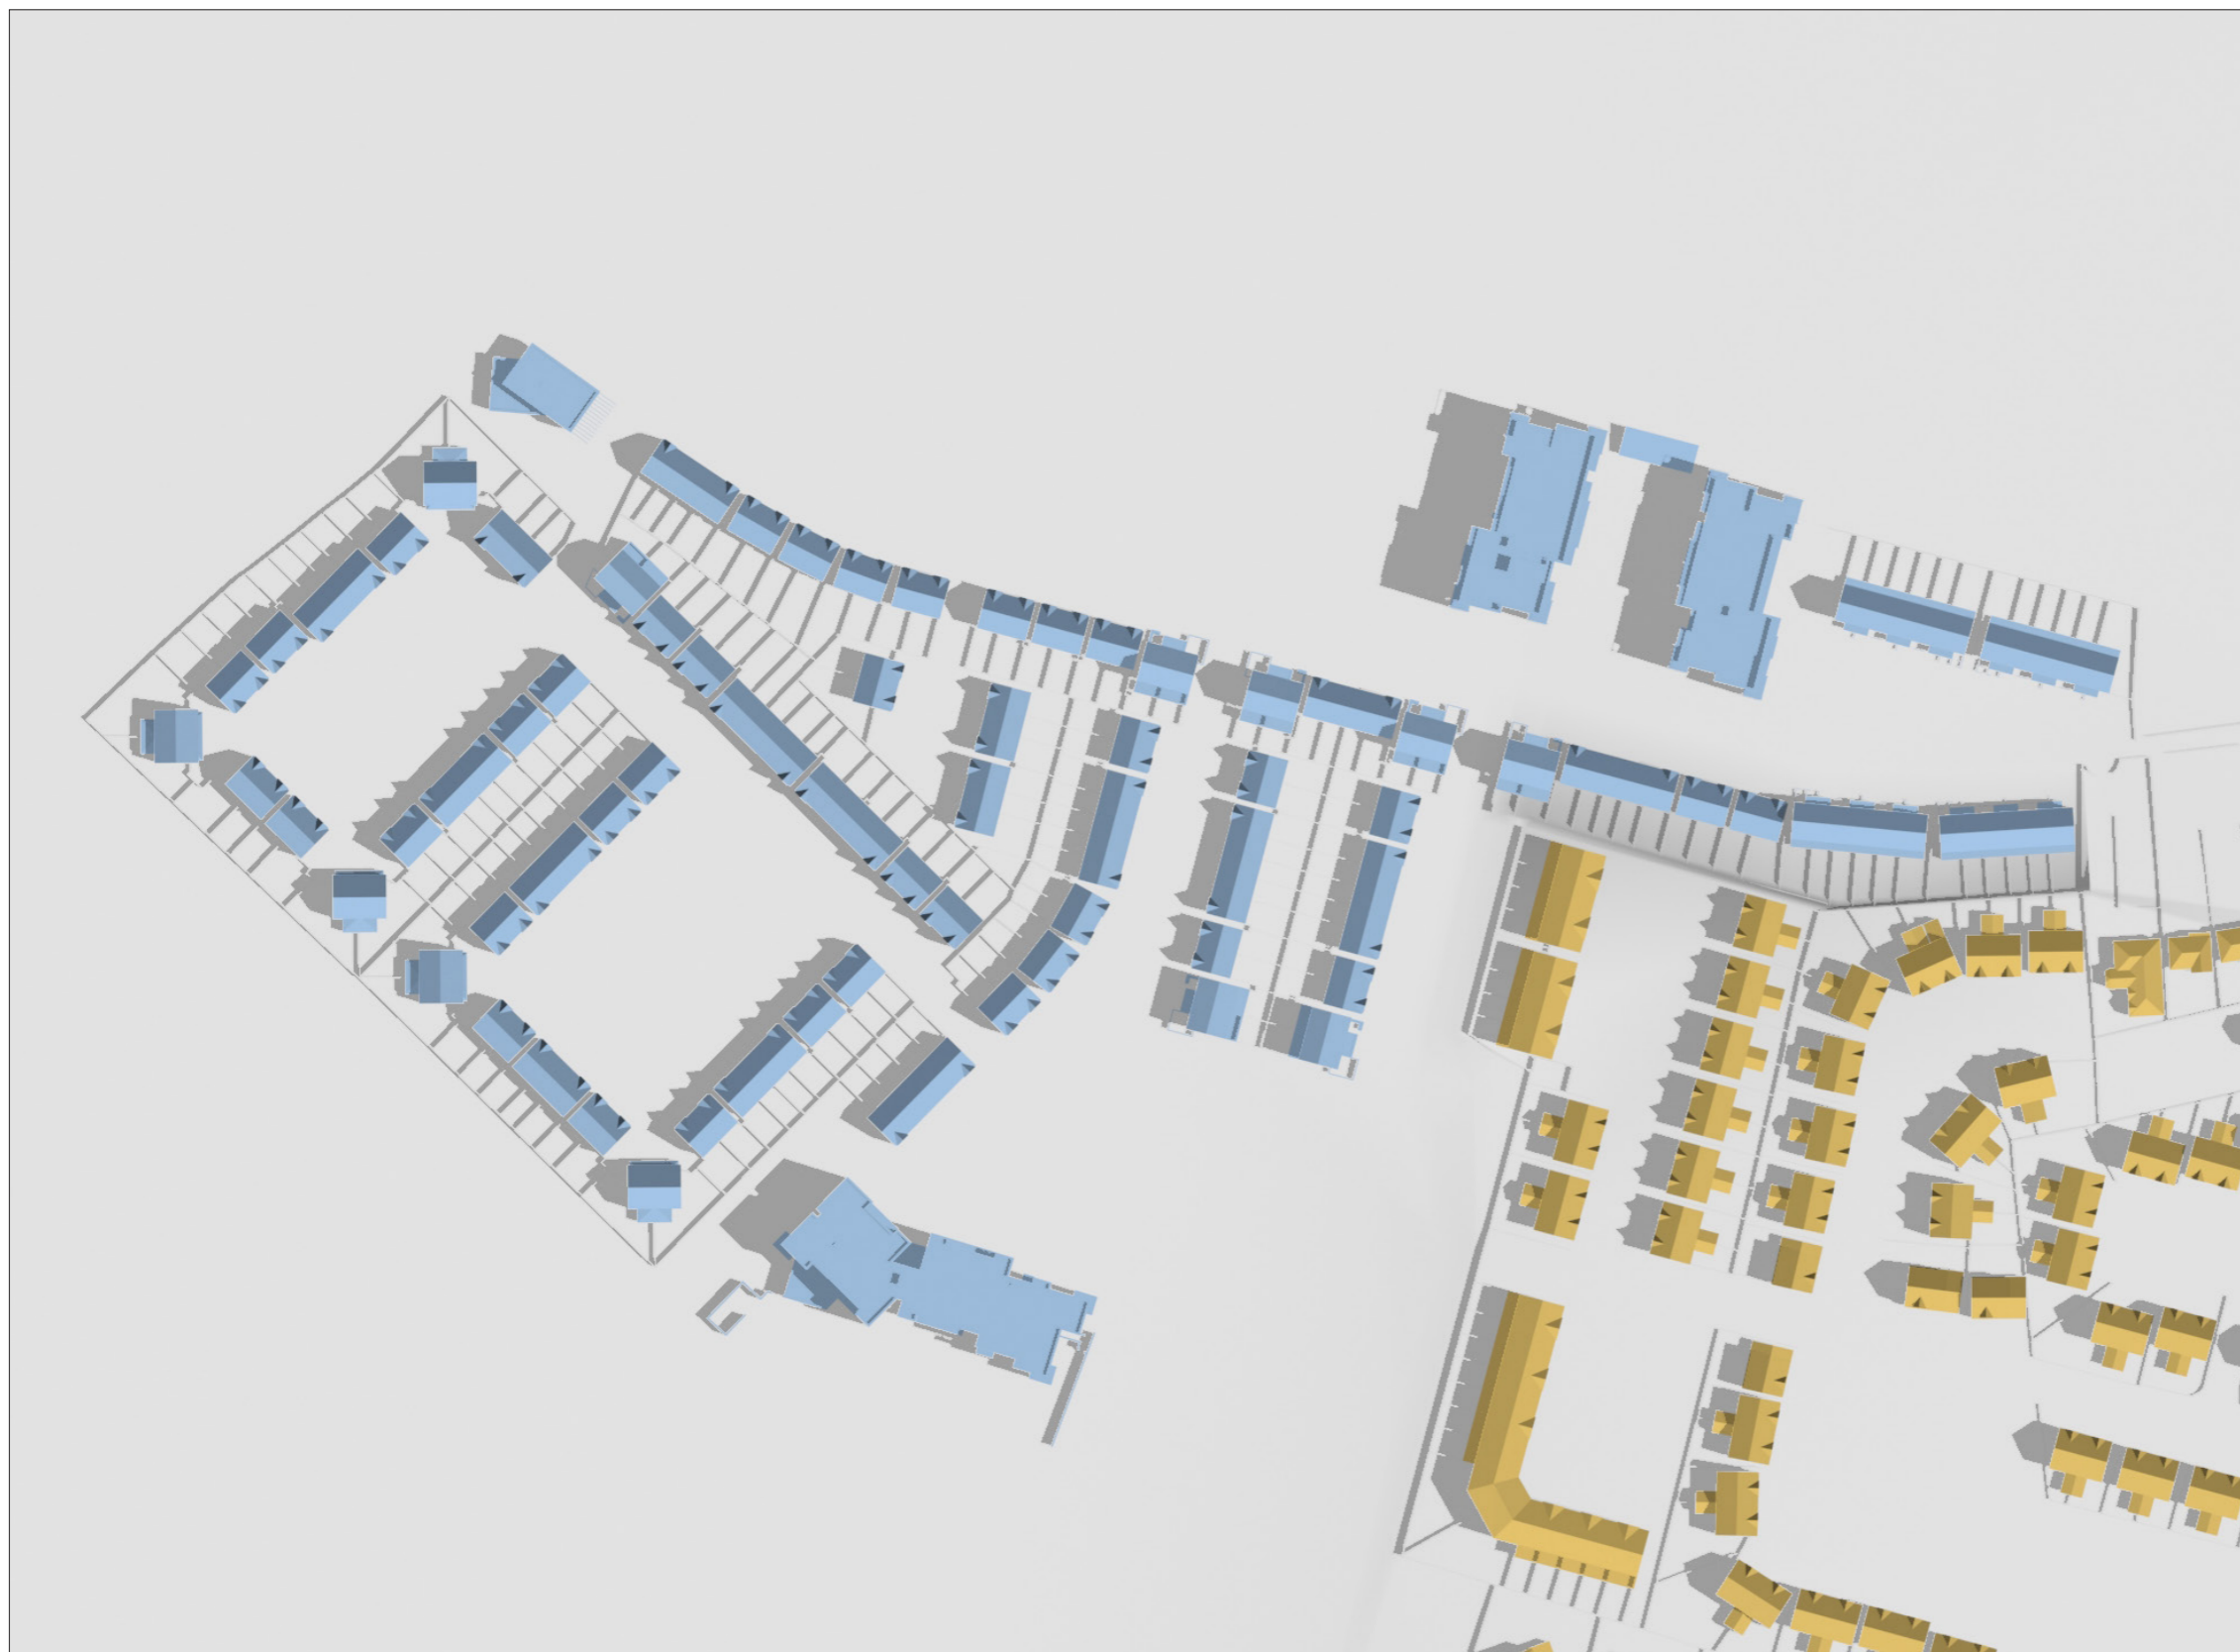

SHADOW STUDY
LANDS AT FORMER GREENPARK RACECOURSE, LIMERICK
SEPTEMBER 2021

DATE : JUNE 21ST - SUMMER SOLSTICE
SUNRISE : 5.10 AM
SUNSET : 10.02 PM

TIME :
9.00 AM

PROPOSED
DEVELOPMENT

OSI LICENCE No. CYAL50210860
© ORDNANCE SURVEY IRELAND
/GOVERNMENT OF IRELAND.