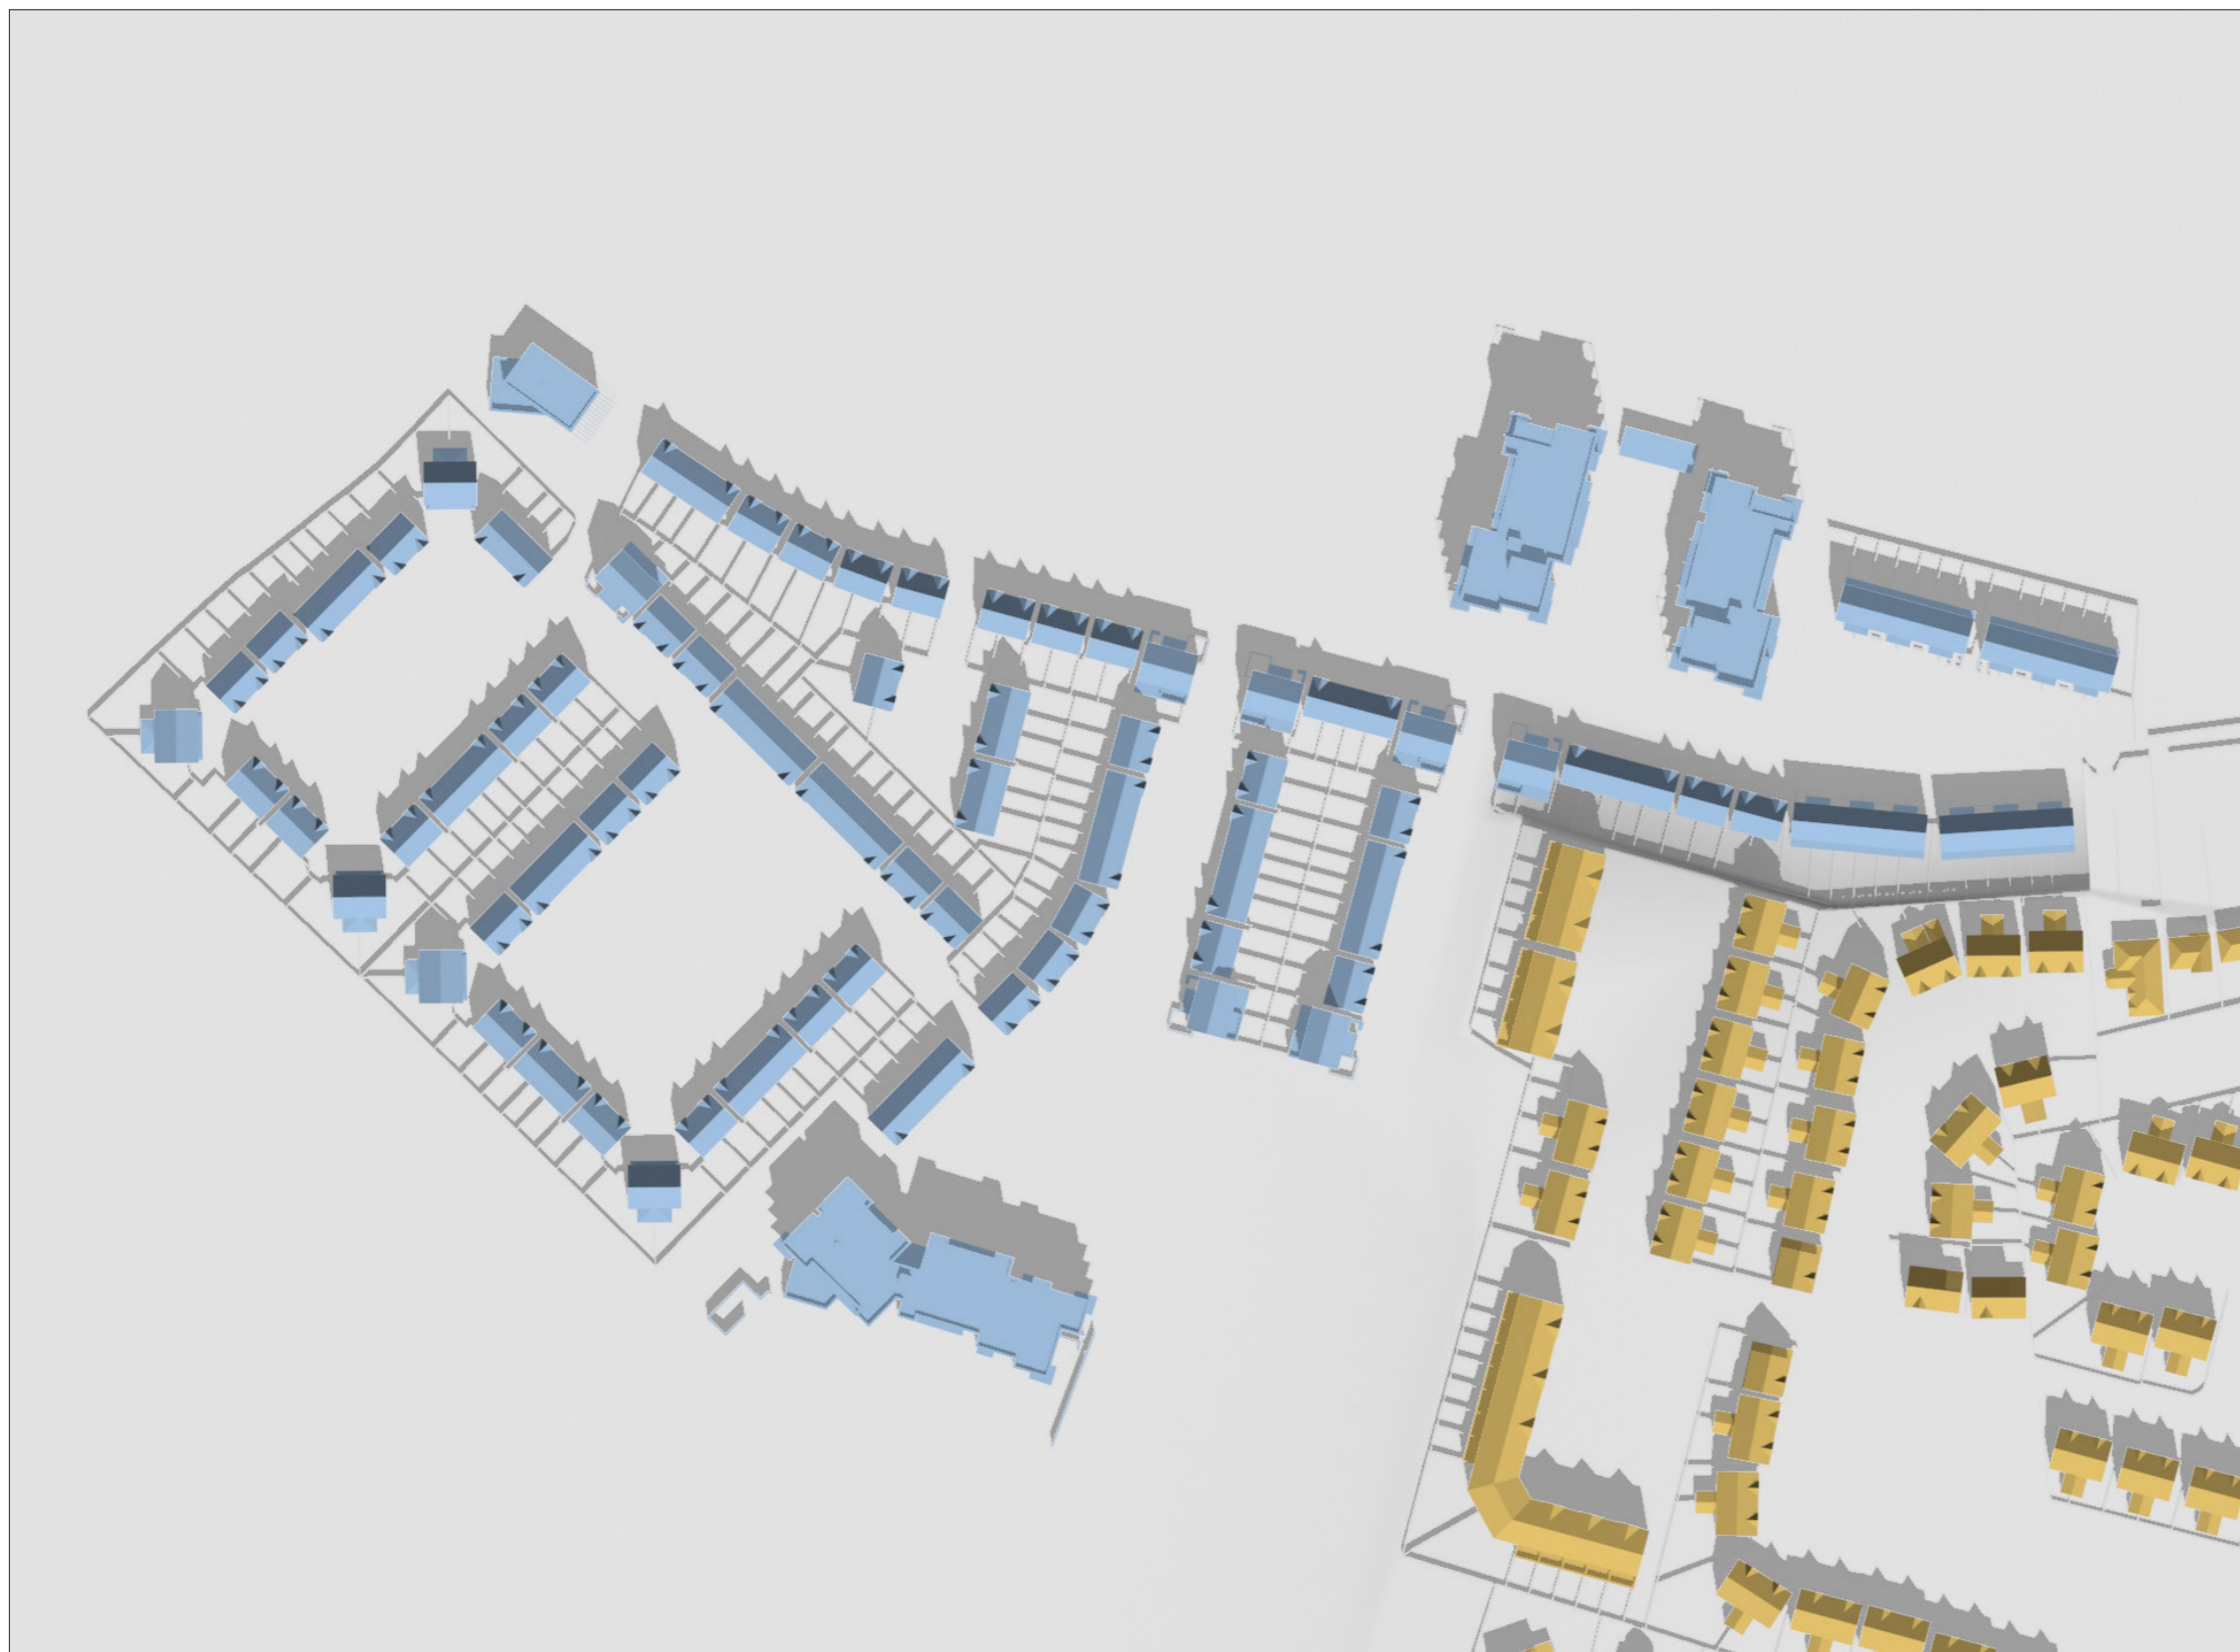

SHADOW STUDY
LANDS AT FORMER GREENPARK RACECOURSE, LIMERICK
SEPTEMBER 2021

DATE : MARCH 21ST - EQUINOX
SUNRISE : 6.34 AM
SUNSET : 6.49 PM

TIME :
12.00 PM

SHADOW STUDY
LANDS AT FORMER GREENPARK RACECOURSE, LIMERICK
SEPTEMBER 2021