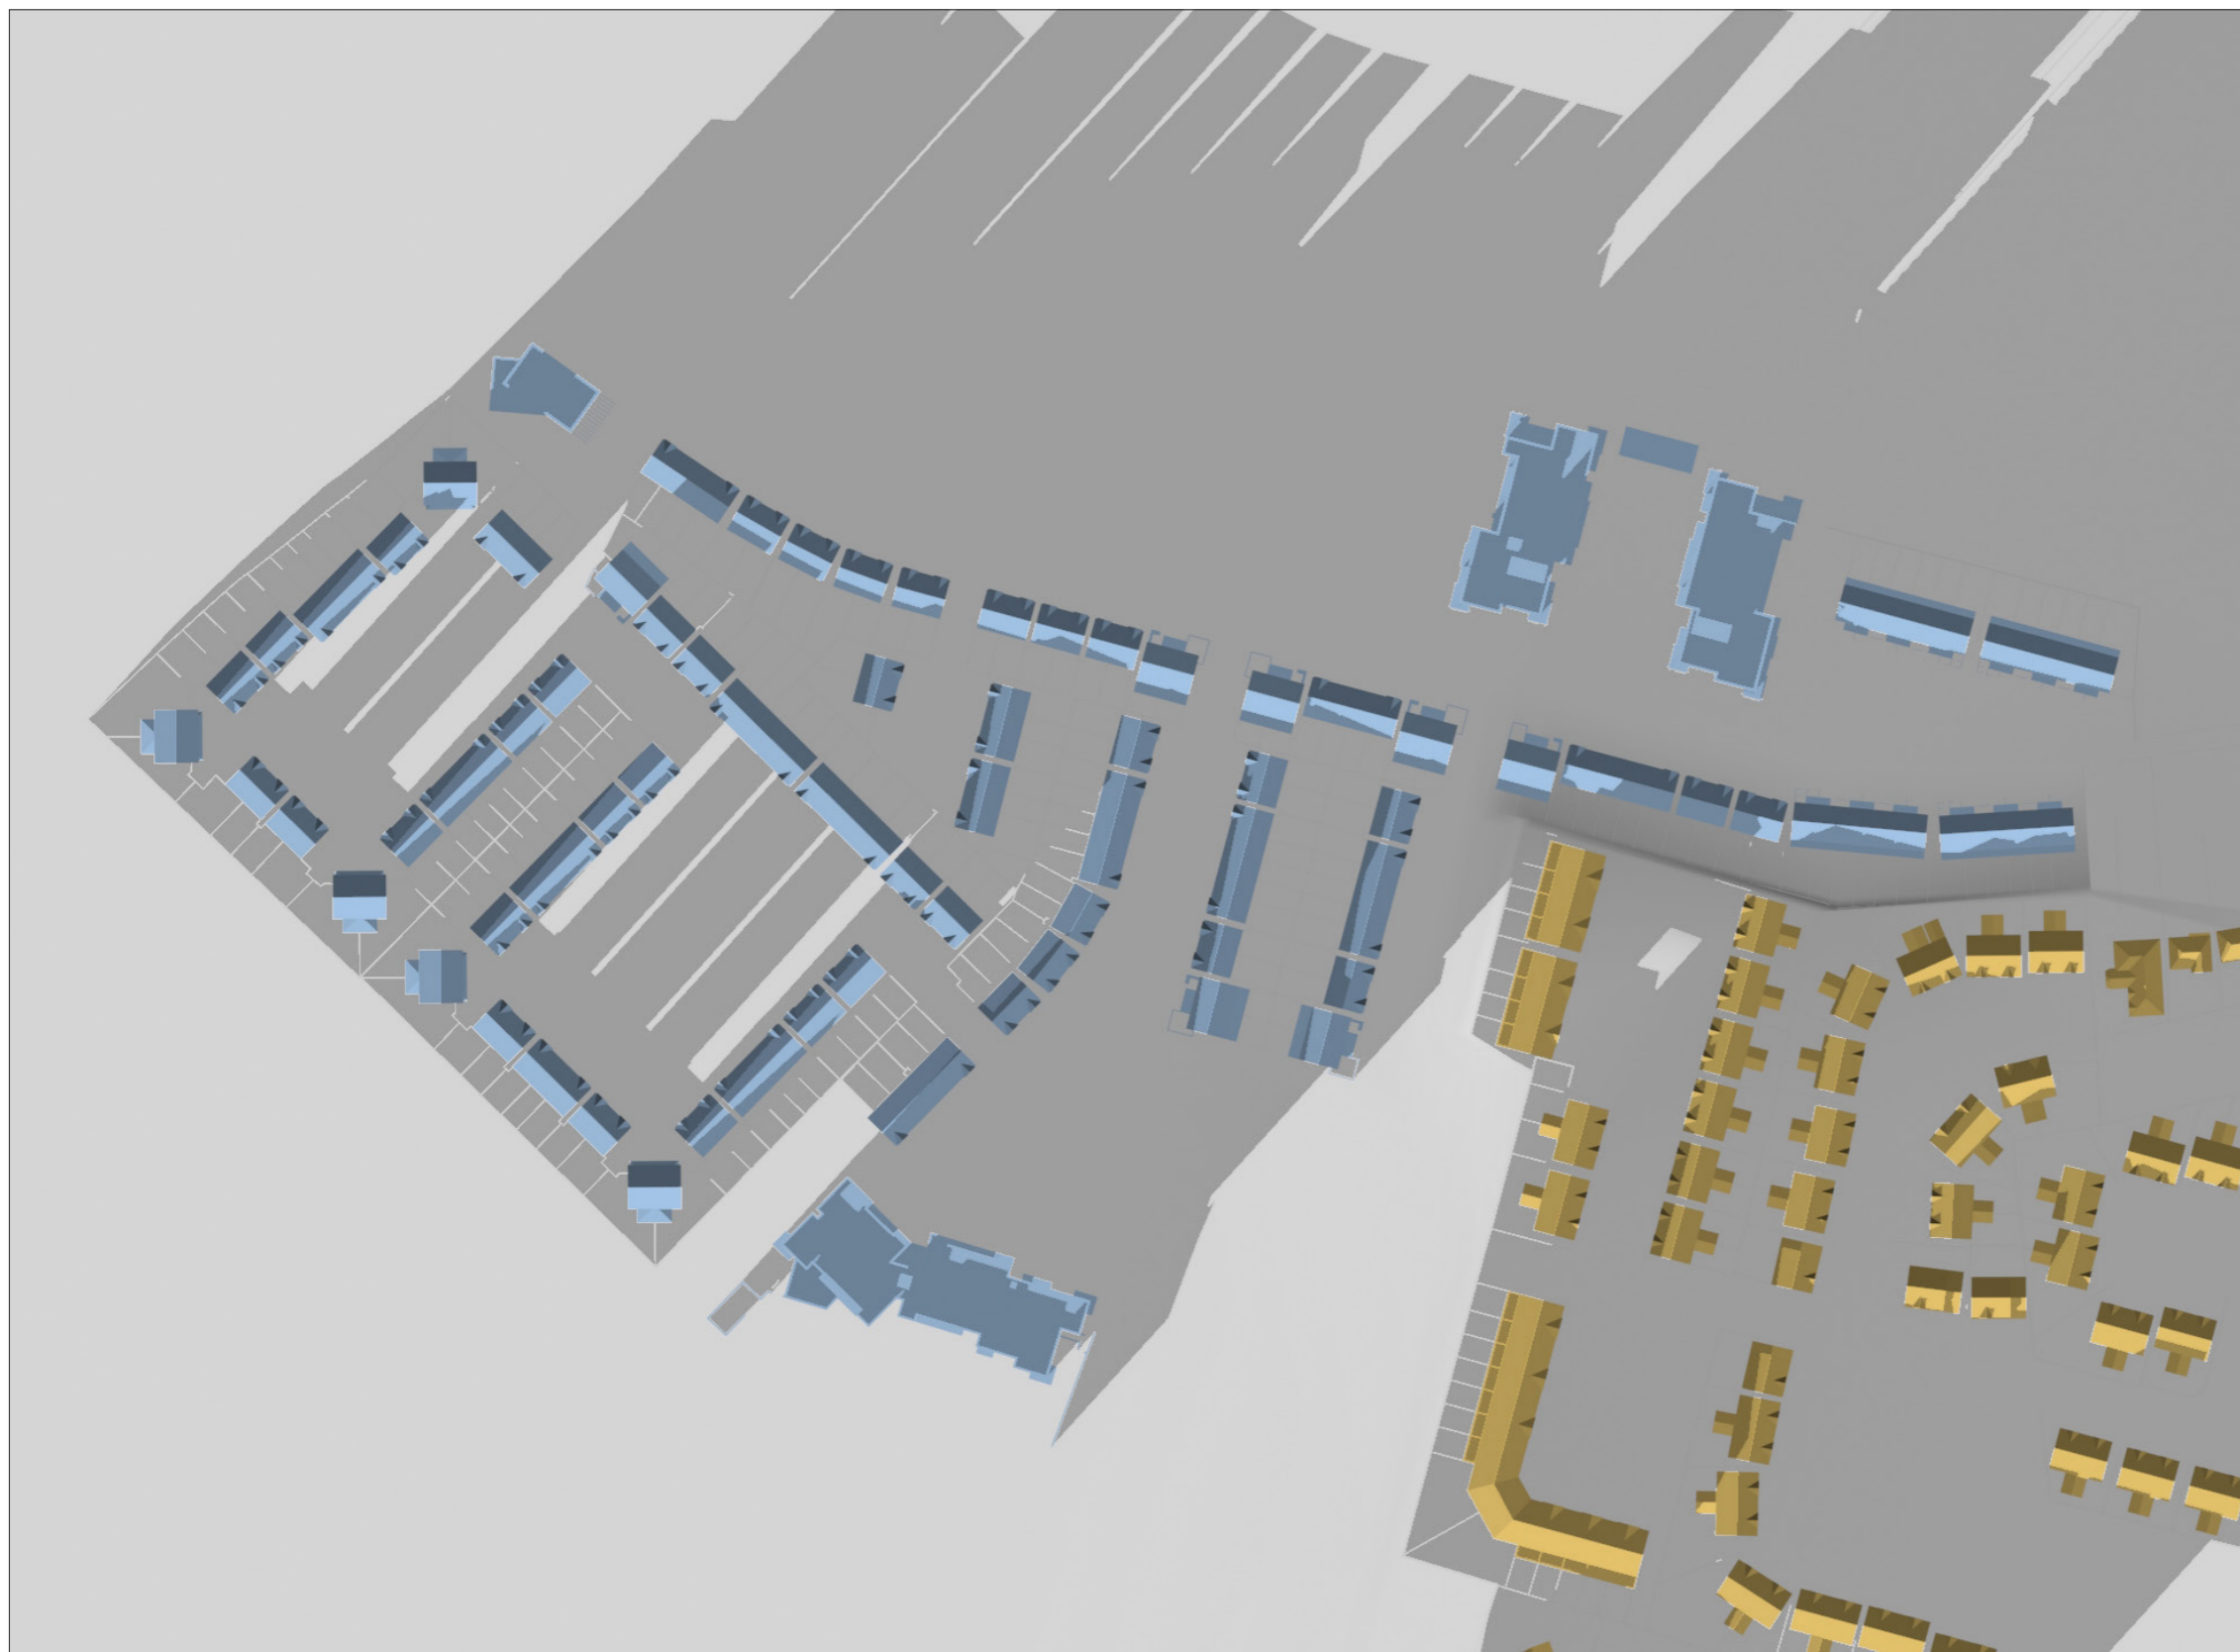

DATE : DECEMBER 21ST - WINTER SOLSTICE
SUNRISE : 8.43 AM
SUNSET : 4.21 PM

TIME :
12.00 PM

CUMULATIVE

OSI LICENCE No. CYAL50210860
© ORDNANCE SURVEY IRELAND
/GOVERNMENT OF IRELAND.

SHADOW STUDY
LANDS AT FORMER GREENPARK RACECOURSE, LIMERICK
SEPTEMBER 2021

DATE : DECEMBER 21ST - WINTER SOLSTICE
SUNRISE : 8.43 AM
SUNSET : 4.21 PM

TIME :
12.00 PM

RECEIVING ENVIRONMENT

OSI LICENCE No. CYAL50210860
© ORDNANCE SURVEY IRELAND
/GOVERNMENT OF IRELAND.

SHADOW STUDY
LANDS AT FORMER GREENPARK RACECOURSE, LIMERICK
SEPTEMBER 2021

DATE : DECEMBER 21ST - WINTER SOLSTICE
SUNRISE : 8.43 AM
SUNSET : 4.21 PM

TIME :
3.30 PM

PROPOSED
DEVELOPMENT

OSI LICENCE No. CYAL50210860
© ORDNANCE SURVEY IRELAND
/GOVERNMENT OF IRELAND.

SHADOW STUDY
LANDS AT FORMER GREENPARK RACECOURSE, LIMERICK
SEPTEMBER 2021

DATE : DECEMBER 21ST - WINTER SOLSTICE
SUNRISE : 8.43 AM
SUNSET : 4.21 PM

TIME :
3.30 PM

CUMULATIVE

OSI LICENCE No. CYAL50210860
© ORDNANCE SURVEY IRELAND
/GOVERNMENT OF IRELAND.

SHADOW STUDY
LANDS AT FORMER GREENPARK RACECOURSE, LIMERICK
SEPTEMBER 2021