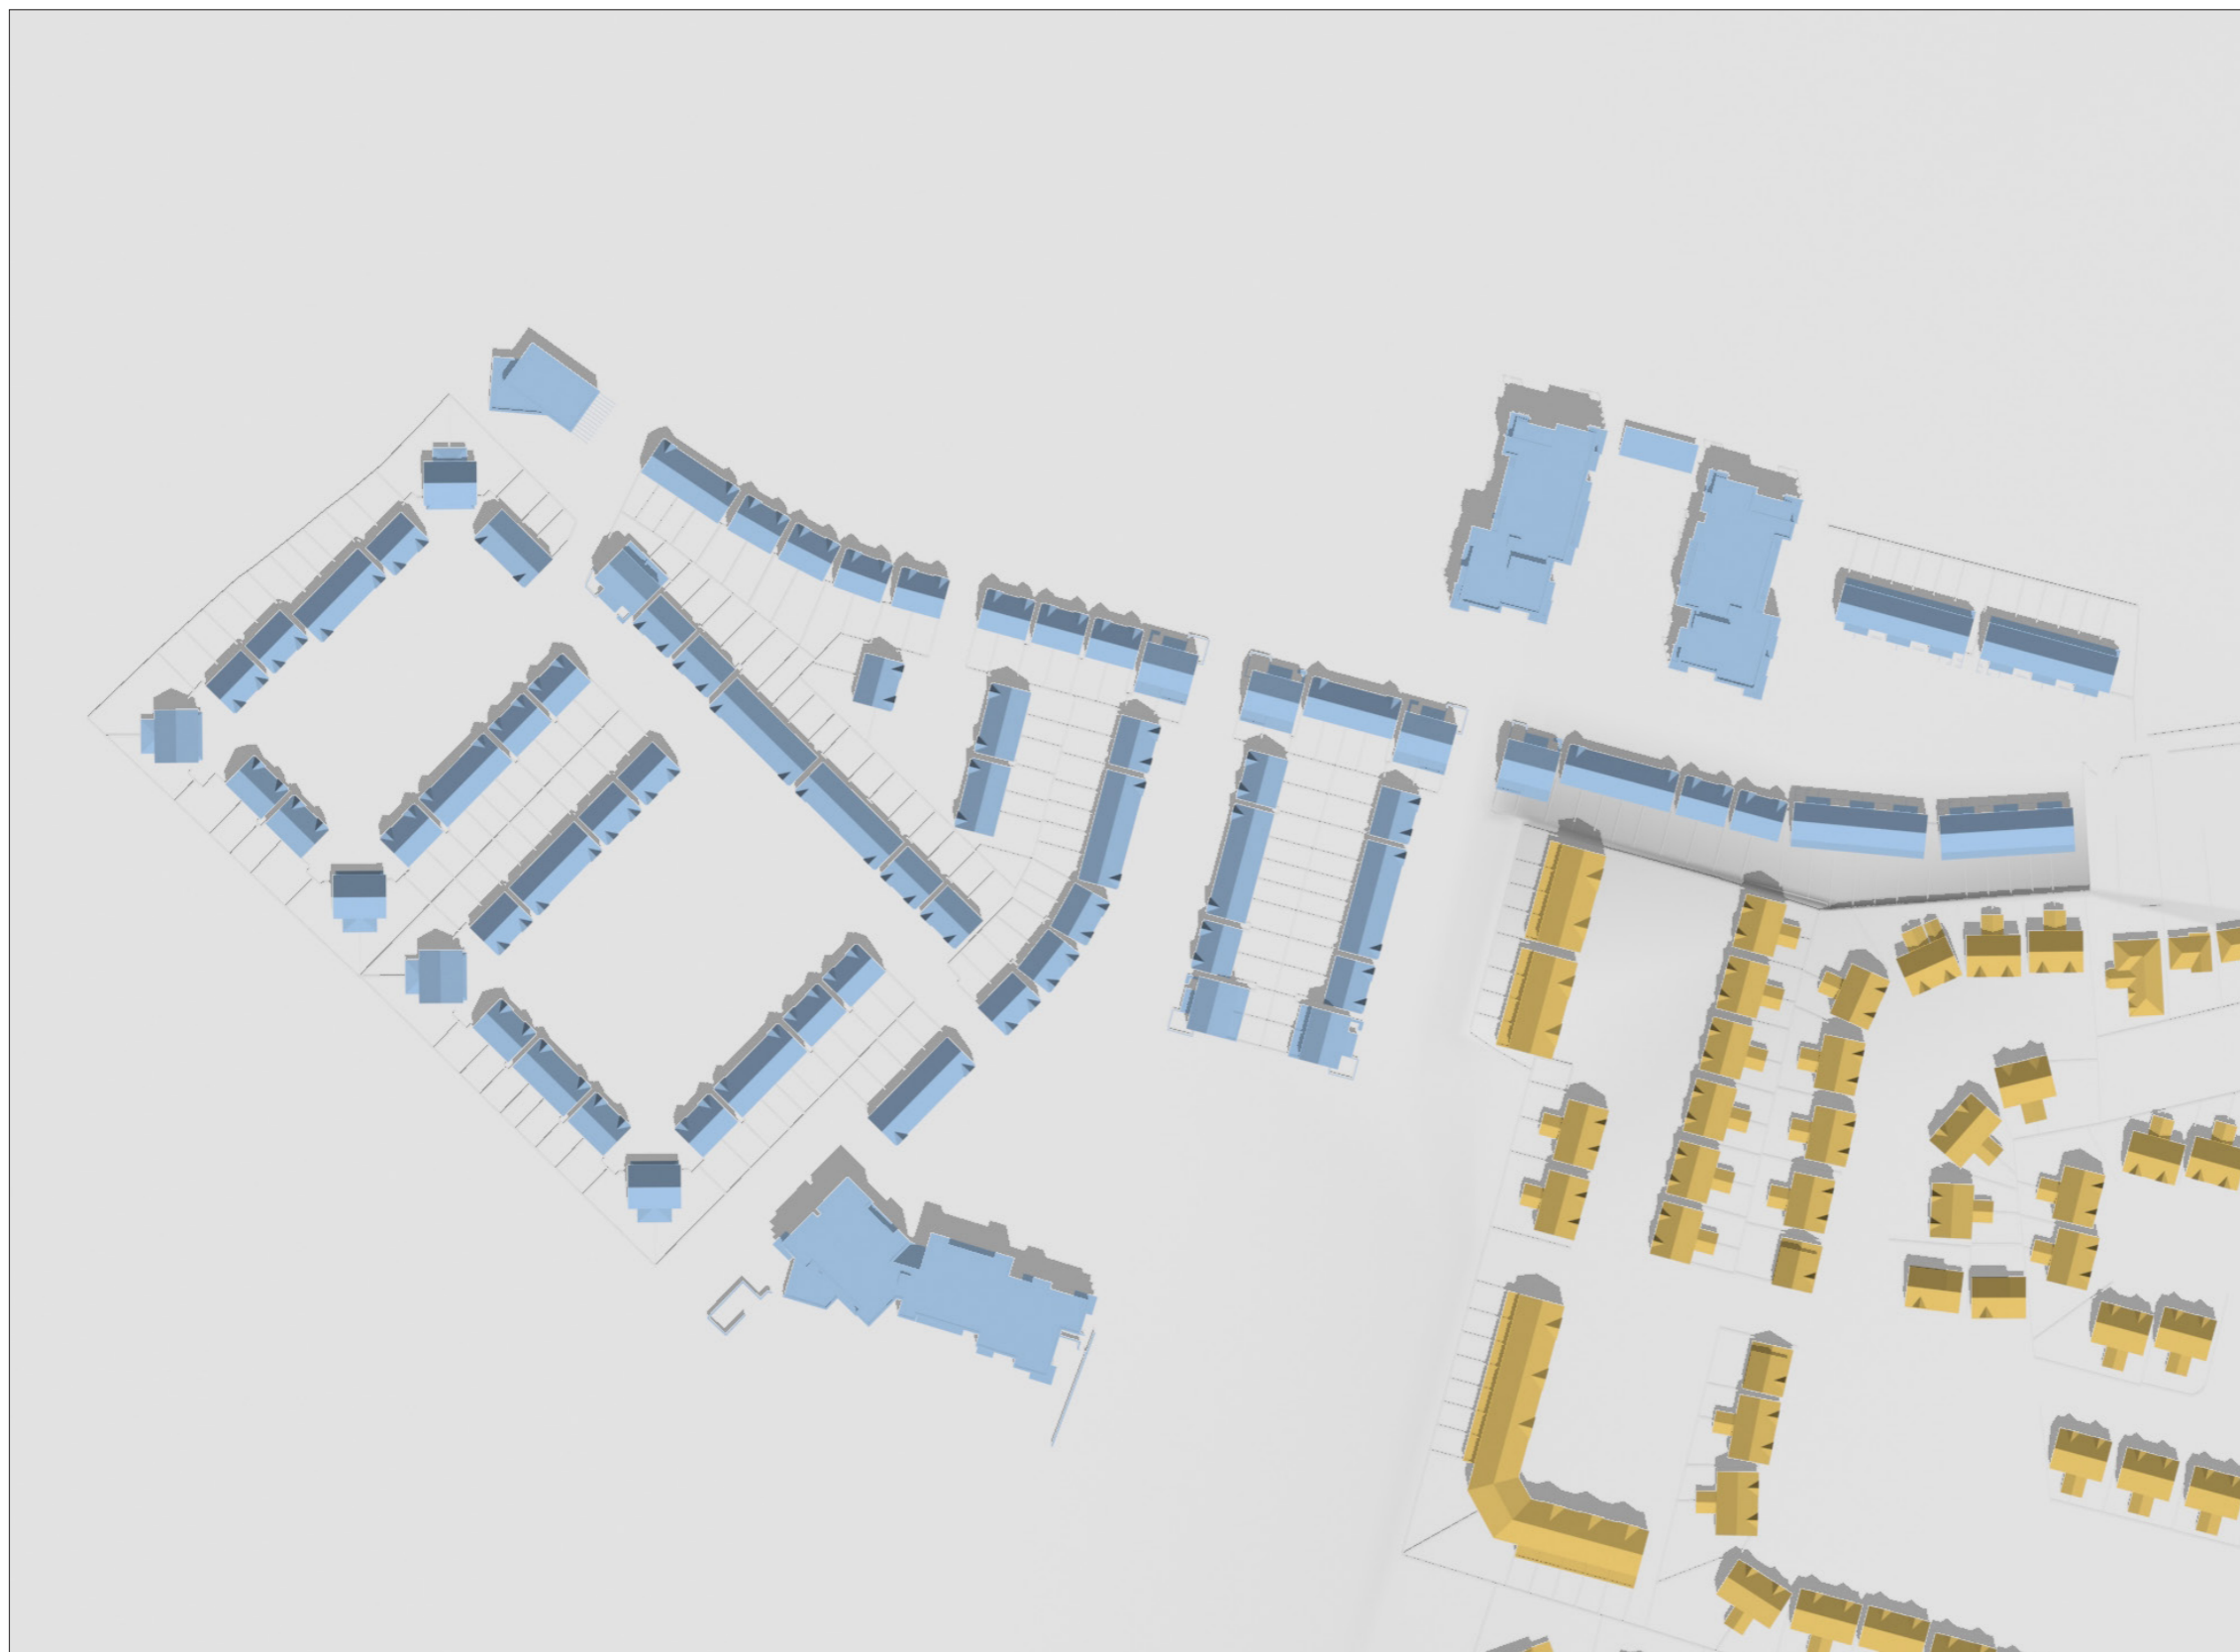

SHADOW STUDY
LANDS AT FORMER GREENPARK RACECOURSE, LIMERICK
SEPTEMBER 2021

DATE : JUNE 21ST - SUMMER SOLSTICE
SUNRISE : 5.10 AM
SUNSET : 10.02 PM

TIME :
12.00 PM

PROPOSED
DEVELOPMENT

OSI LICENCE No. CYAL50210860
© ORDNANCE SURVEY IRELAND
/GOVERNMENT OF IRELAND.

SHADOW STUDY
LANDS AT FORMER GREENPARK RACECOURSE, LIMERICK
SEPTEMBER 2021

DATE : JUNE 21ST - SUMMER SOLSTICE
SUNRISE : 5.10 AM
SUNSET : 10.02 PM

TIME :
12.00 PM

SHADOW STUDY
LANDS AT FORMER GREENPARK RACECOURSE, LIMERICK
SEPTEMBER 2021