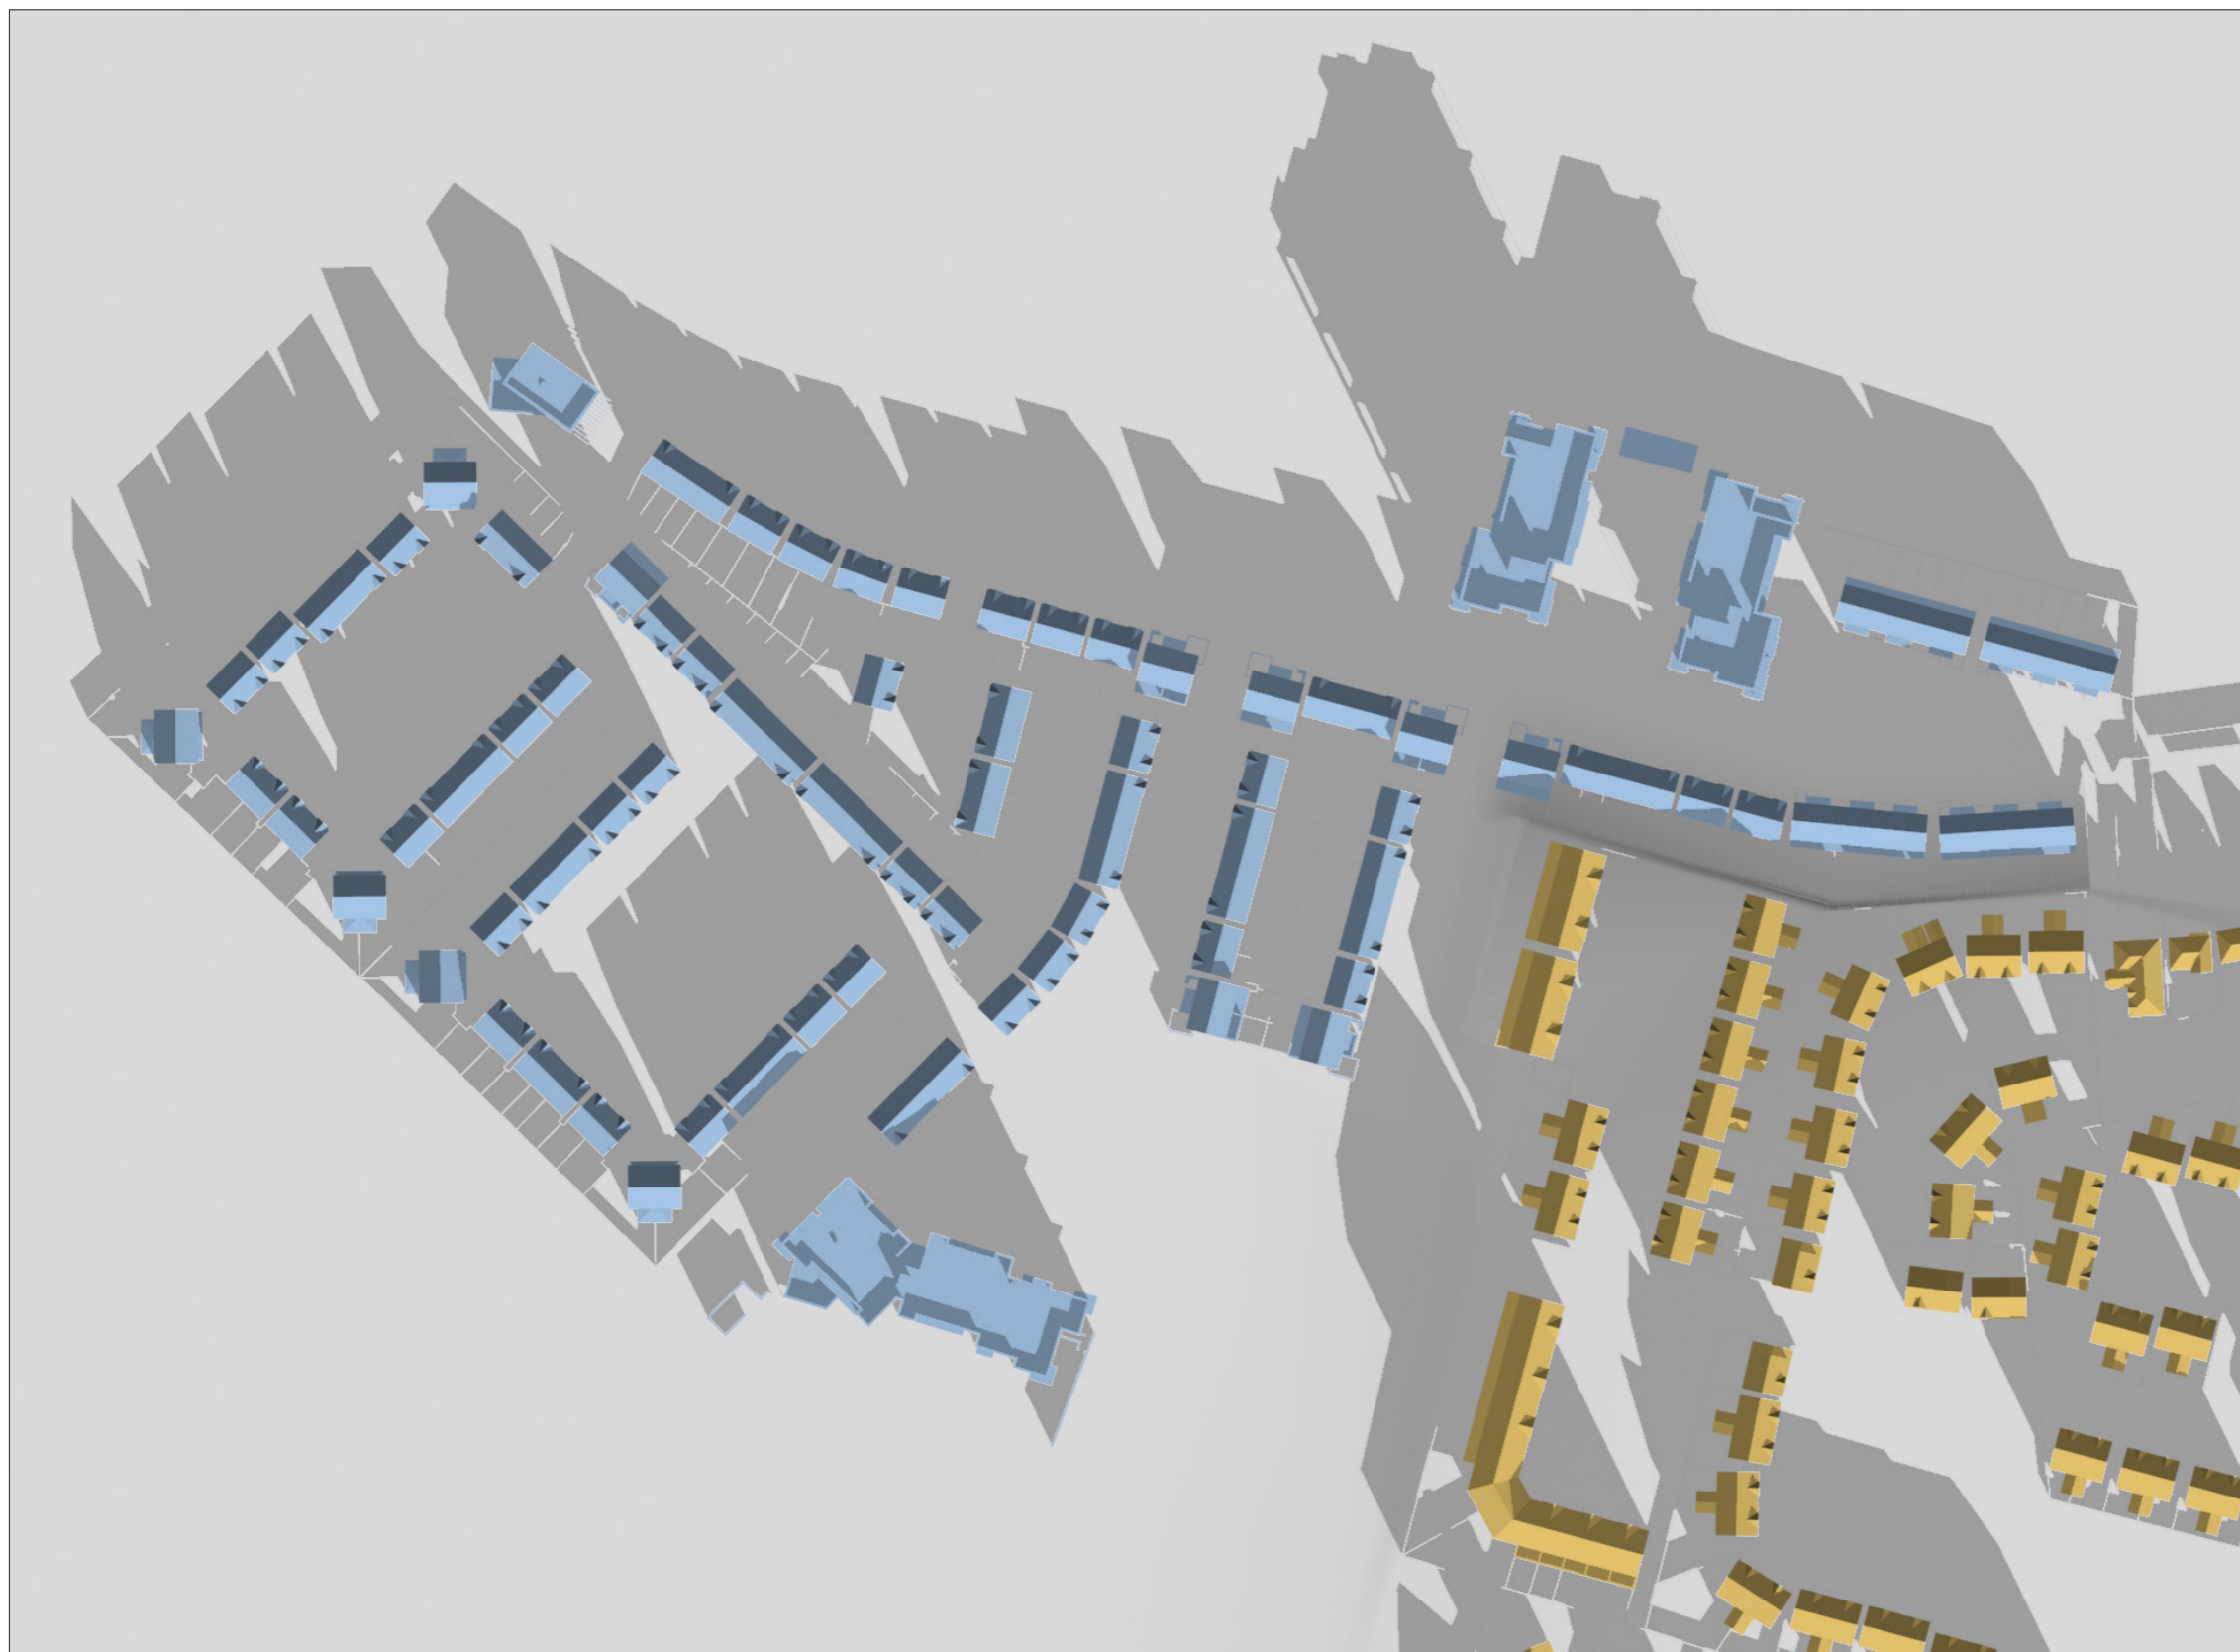

SHADOW STUDY
LANDS AT FORMER GREENPARK RACECOURSE, LIMERICK
SEPTEMBER 2021

DATE : JUNE 21ST - SUMMER SOLSTICE
SUNRISE : 5.10 AM
SUNSET : 10.02 PM

TIME :
7.00 PM

SHADOW STUDY
LANDS AT FORMER GREENPARK RACECOURSE, LIMERICK
SEPTEMBER 2021

DATE : JUNE 21ST - SUMMER SOLSTICE
SUNRISE : 5.10 AM
SUNSET : 10.02 PM

TIME :
7.00 PM

RECEIVING ENVIRONMENT

OSI LICENCE No. CYAL50210860
© ORDNANCE SURVEY IRELAND
/GOVERNMENT OF IRELAND.

SHADOW STUDY
LANDS AT FORMER GREENPARK RACECOURSE, LIMERICK
SEPTEMBER 2021

DATE : DECEMBER 21ST - WINTER SOLSTICE
SUNRISE : 8.43 AM
SUNSET : 4.21 PM

TIME :
10.30 AM

PROPOSED
DEVELOPMENT

OSI LICENCE No. CYAL50210860
© ORDNANCE SURVEY IRELAND
/GOVERNMENT OF IRELAND.

SHADOW STUDY
LANDS AT FORMER GREENPARK RACECOURSE, LIMERICK
SEPTEMBER 2021

DATE : DECEMBER 21ST - WINTER SOLSTICE
SUNRISE : 8.43 AM
SUNSET : 4.21 PM

TIME :
10.30 AM

CUMULATIVE

OSI LICENCE No. CYAL50210860
© ORDNANCE SURVEY IRELAND
/GOVERNMENT OF IRELAND.

SHADOW STUDY
LANDS AT FORMER GREENPARK RACECOURSE, LIMERICK
SEPTEMBER 2021