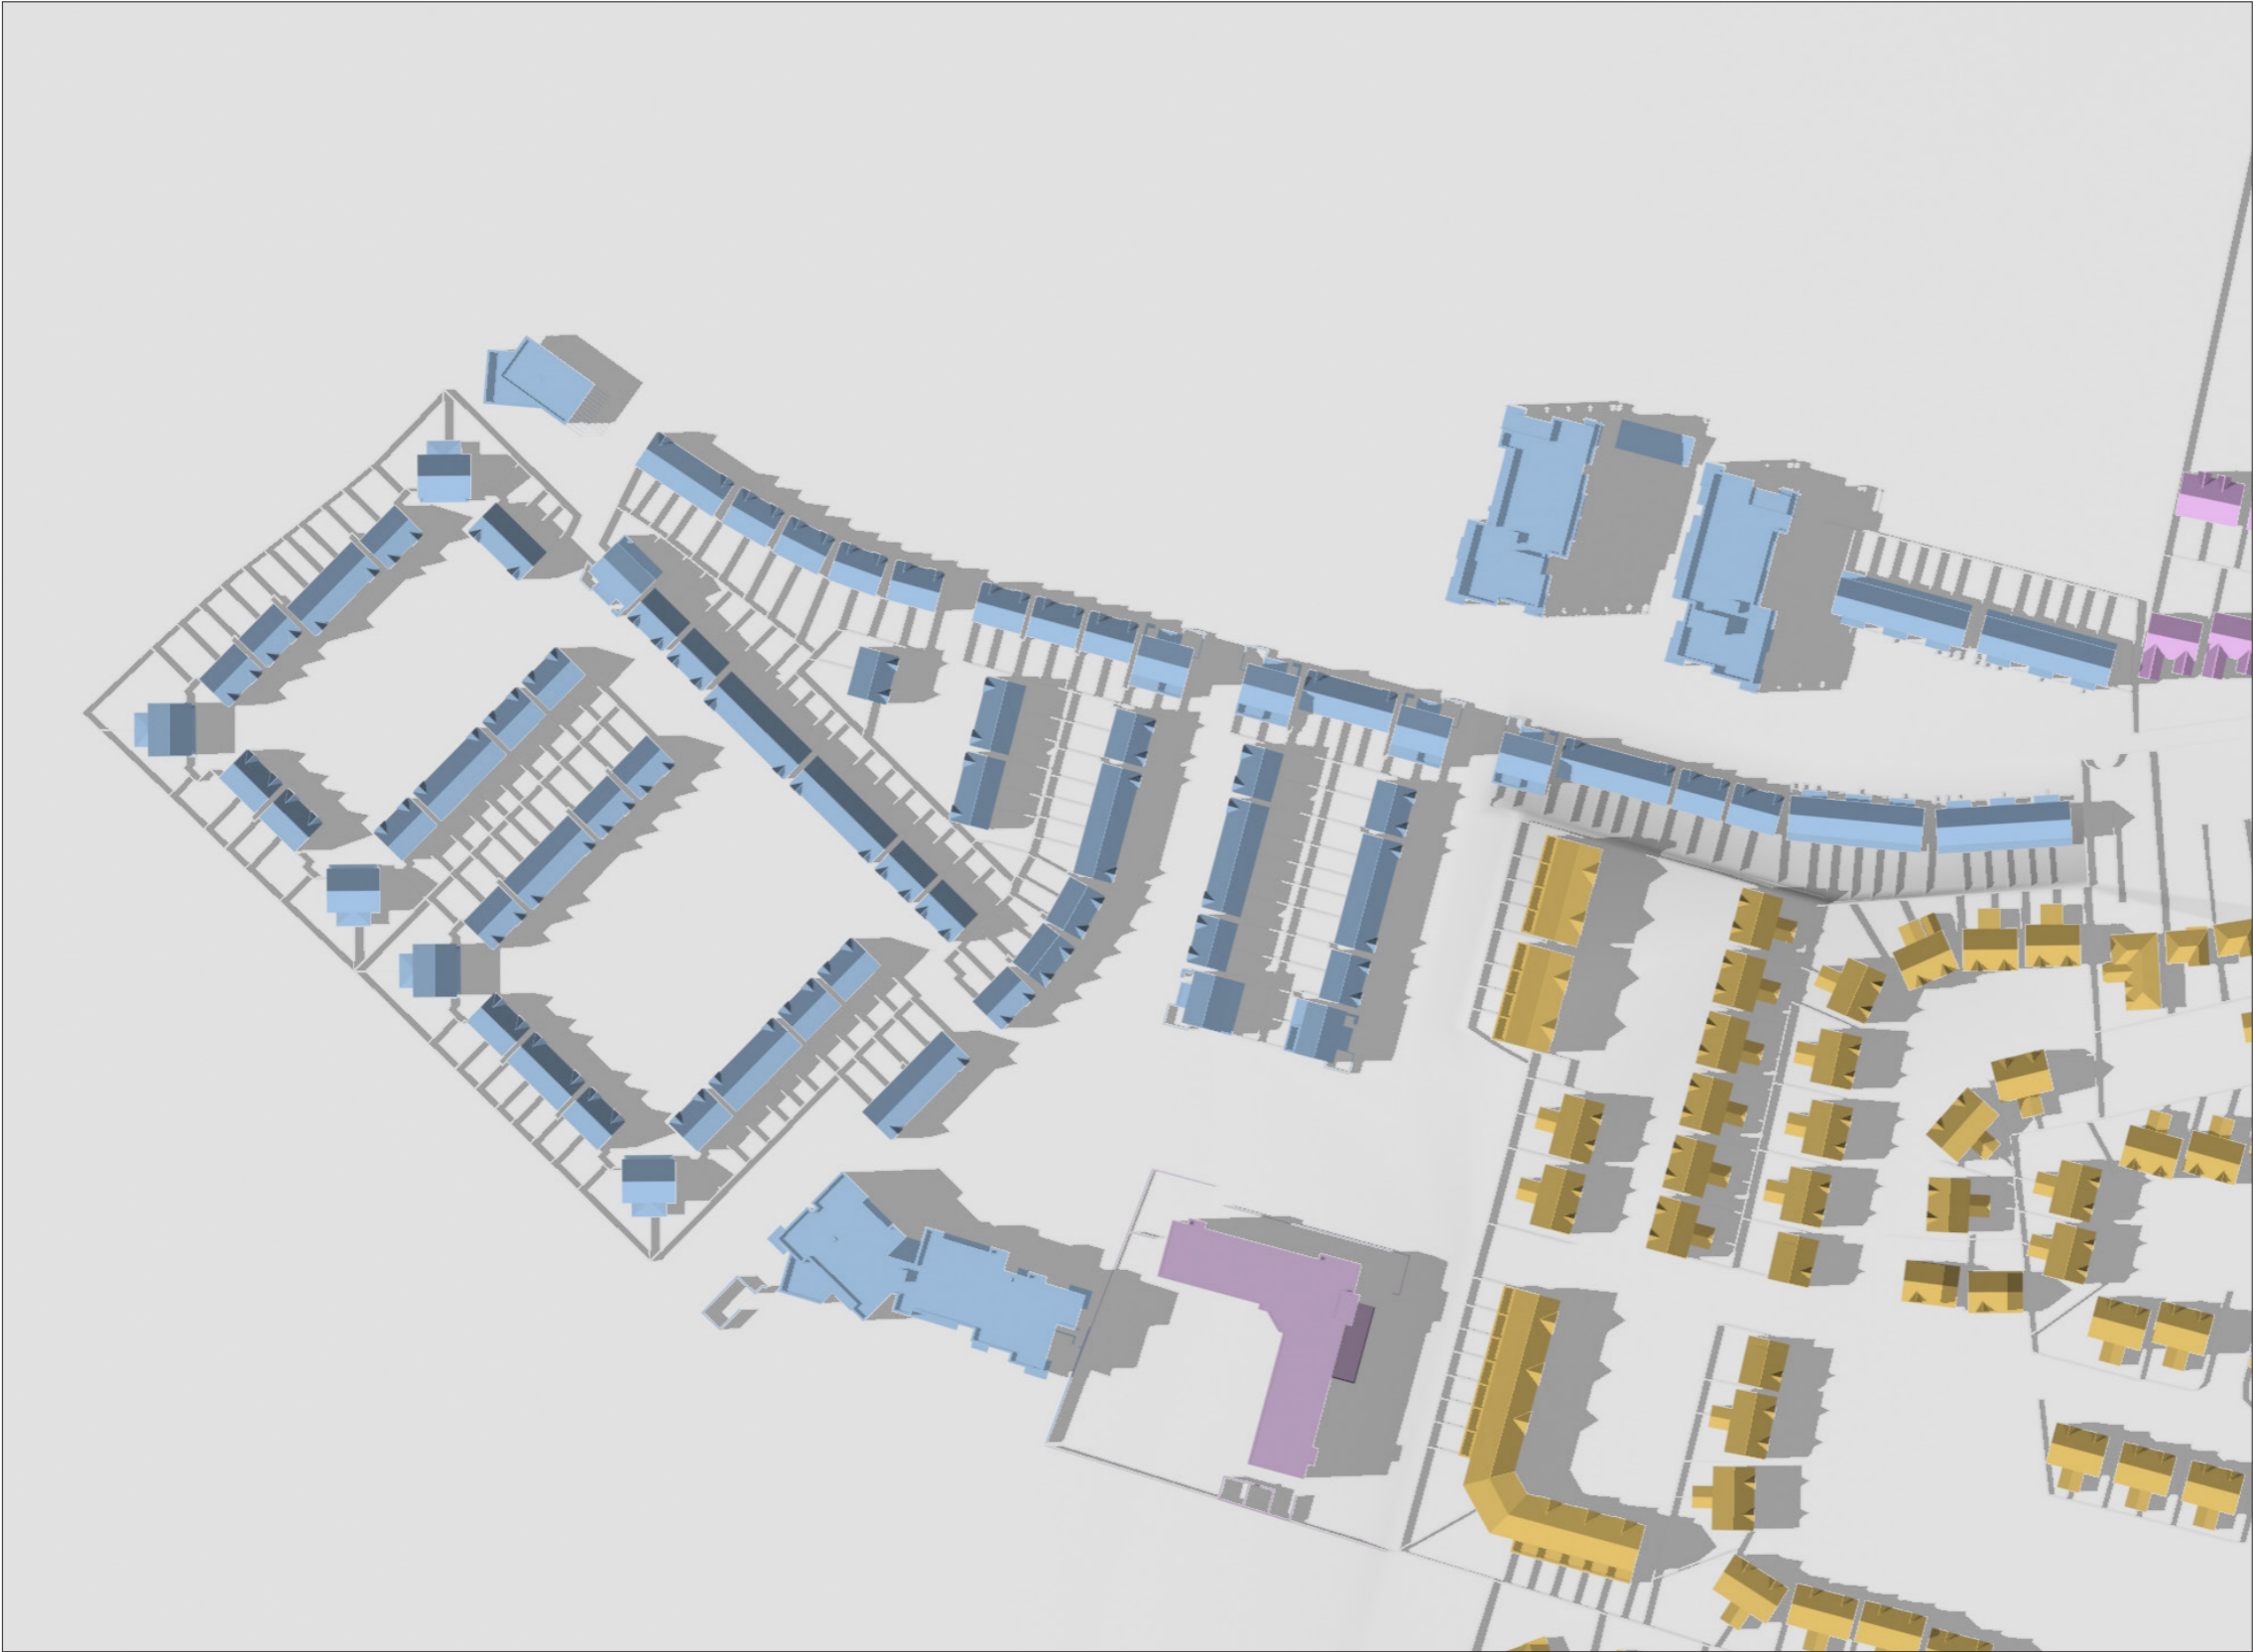

TIME :
5.00 PM

PROPOSED
DEVELOPMENT

OSI LICENCE No. CYAL50210860
© ORDNANCE SURVEY IRELAND
/GOVERNMENT OF IRELAND.

SHADOW STUDY
LANDS AT FORMER GREENPARK RACECOURSE, LIMERICK
SEPTEMBER 2021

DATE : JUNE 21ST - SUMMER SOLSTICE
SUNRISE : 5.10 AM
SUNSET : 10.02 PM

TIME :
5.00 PM

SHADOW STUDY
LANDS AT FORMER GREENPARK RACECOURSE, LIMERICK
SEPTEMBER 2021

DATE : JUNE 21ST - SUMMER SOLSTICE
SUNRISE : 5.10 AM
SUNSET : 10.02 PM

TIME :
5.00 PM

RECEIVING ENVIRONMENT

OSI LICENCE No. CYAL50210860
© ORDNANCE SURVEY IRELAND
/GOVERNMENT OF IRELAND.

SHADOW STUDY
LANDS AT FORMER GREENPARK RACECOURSE, LIMERICK
SEPTEMBER 2021

DATE : JUNE 21ST - SUMMER SOLSTICE
SUNRISE : 5.10 AM
SUNSET : 10.02 PM

TIME :
7.00 PM

PROPOSED
DEVELOPMENT

OSI LICENCE No. CYAL50210860
© ORDNANCE SURVEY IRELAND
/GOVERNMENT OF IRELAND.