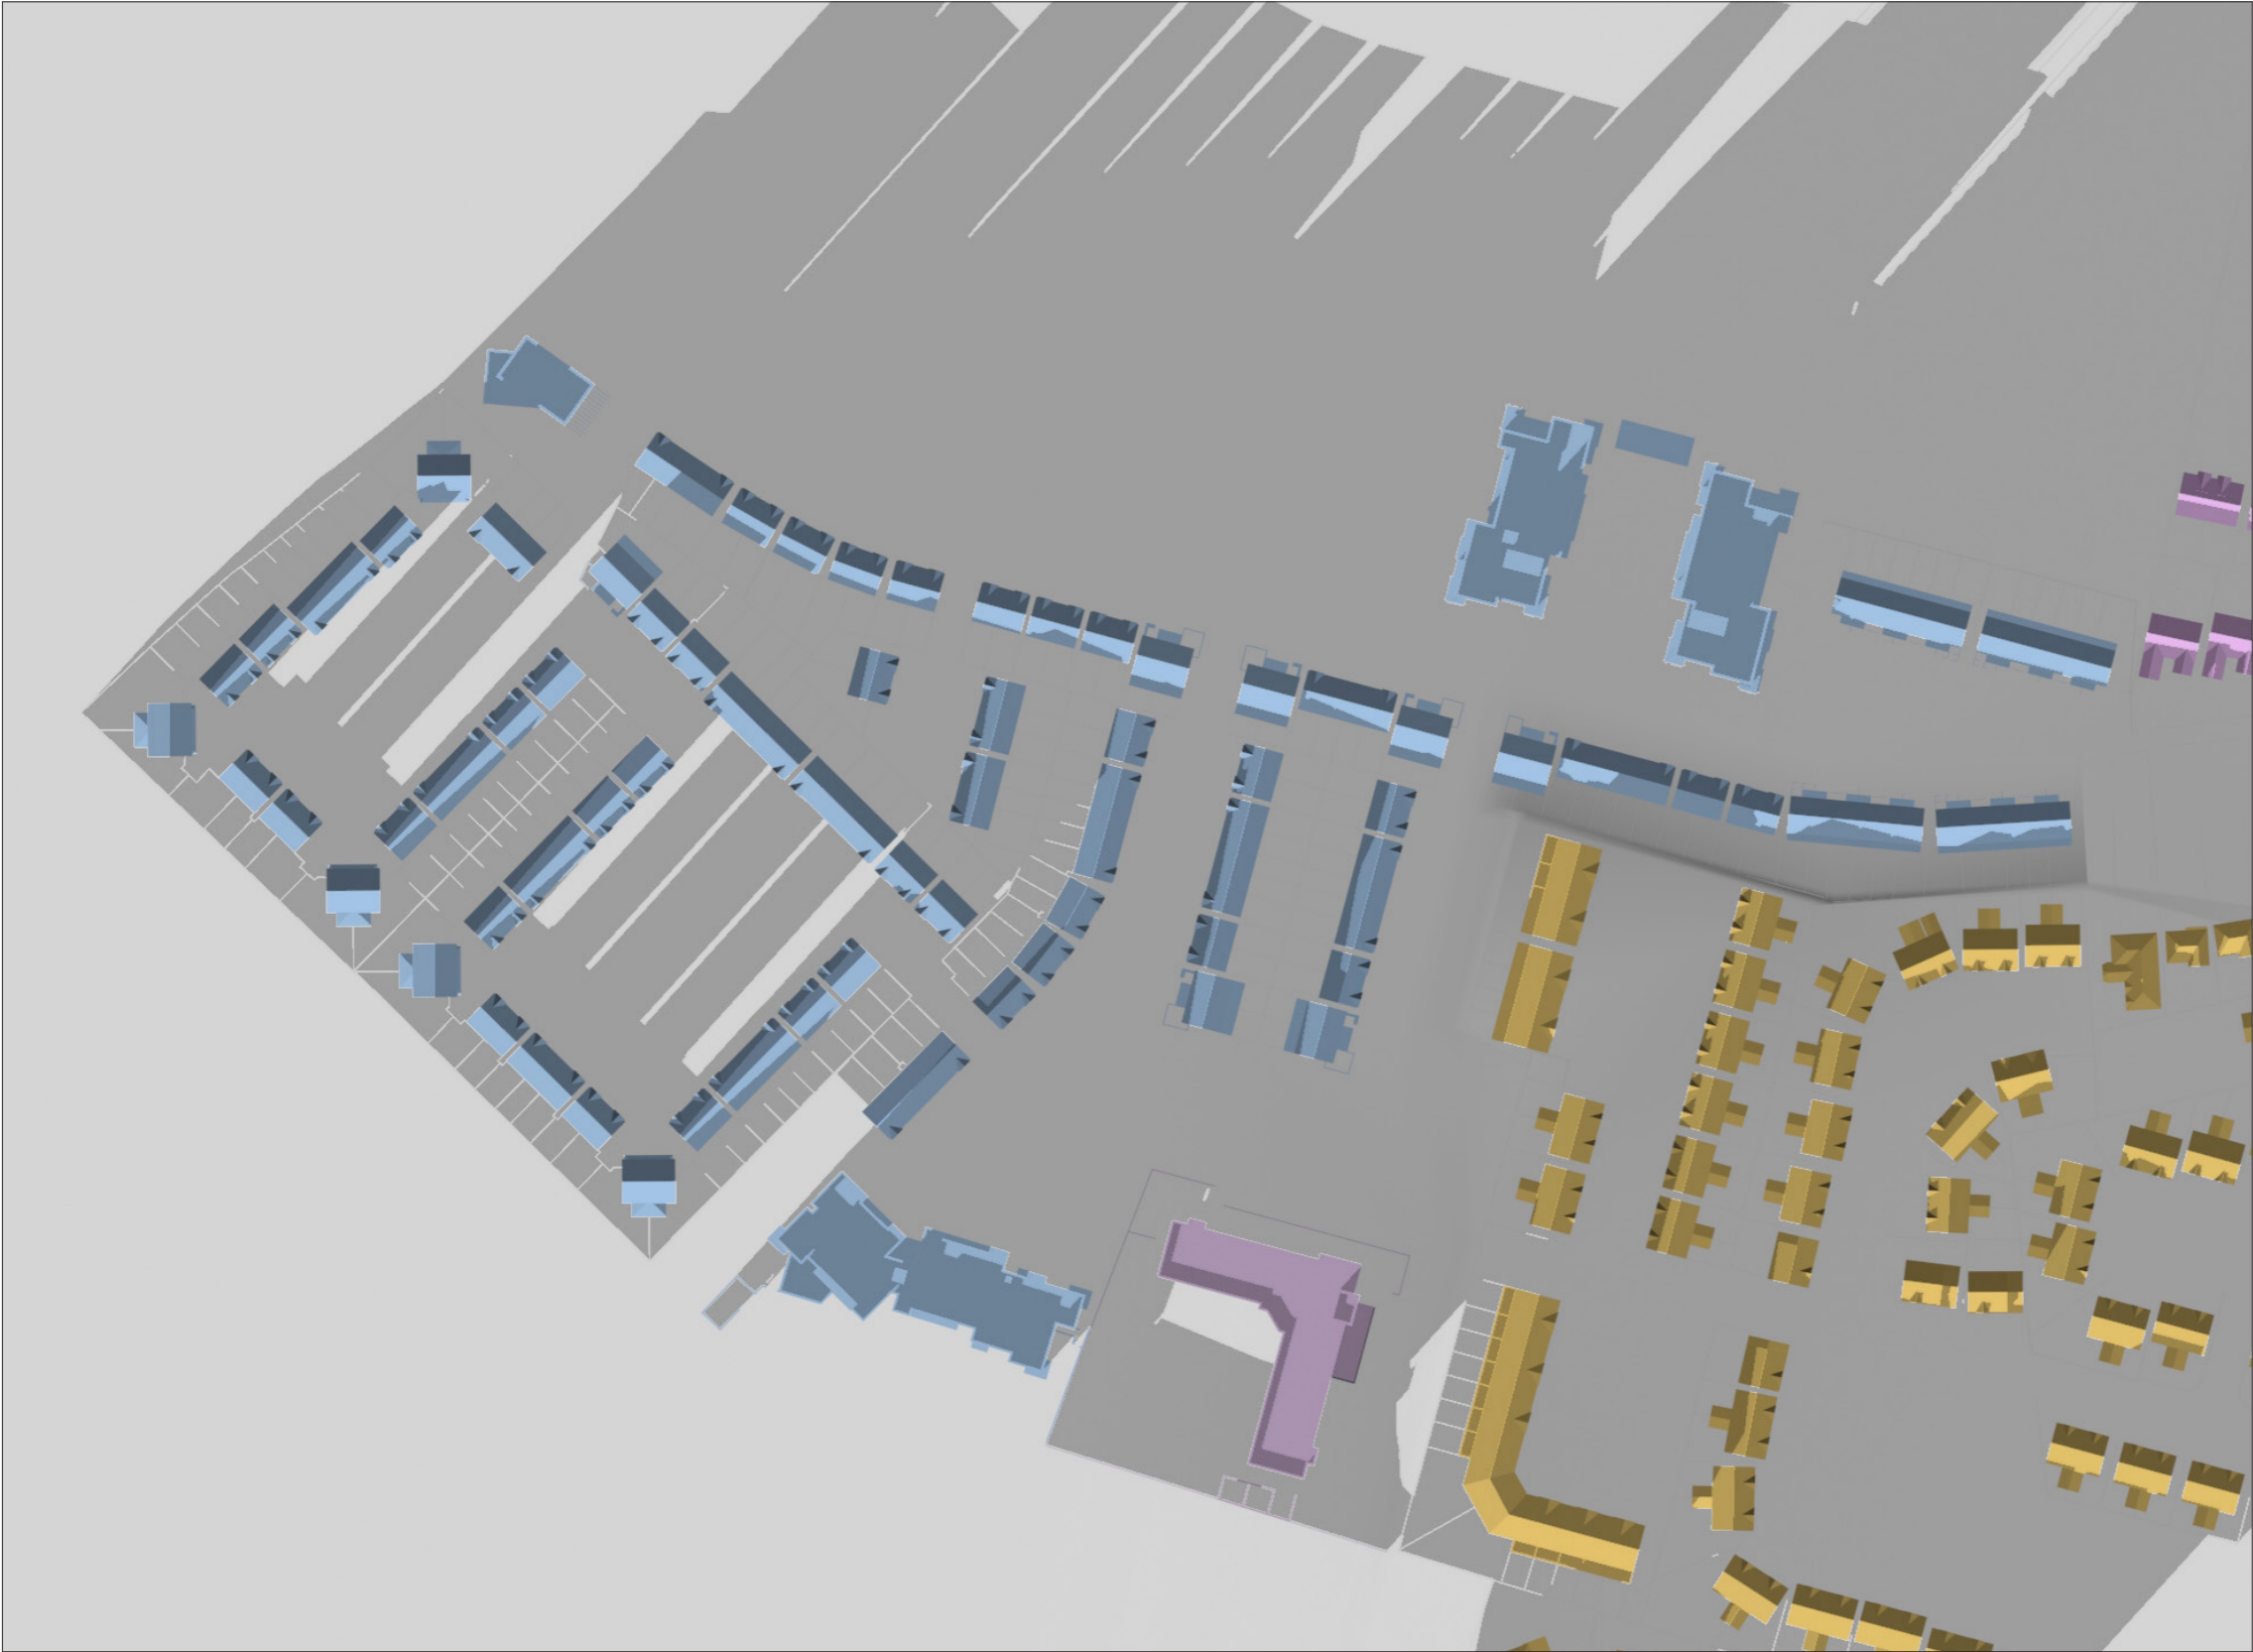

DATE : DECEMBER 21ST - WINTER SOLSTICE
SUNRISE : 8.43 AM
SUNSET : 4.21 PM

TIME :
12.00 PM

RECEIVING ENVIRONMENT

OSI LICENCE No. CYAL50210860
© ORDNANCE SURVEY IRELAND
/GOVERNMENT OF IRELAND.

SHADOW STUDY
LANDS AT FORMER GREENPARK RACECOURSE, LIMERICK
SEPTEMBER 2021

DATE : DECEMBER 21ST - WINTER SOLSTICE
SUNRISE : 8.43 AM
SUNSET : 4.21 PM

TIME :
3.30 PM

PROPOSED
DEVELOPMENT

OSI LICENCE No. CYAL50210860
© ORDNANCE SURVEY IRELAND
/GOVERNMENT OF IRELAND.

SHADOW STUDY
LANDS AT FORMER GREENPARK RACECOURSE, LIMERICK
SEPTEMBER 2021

DATE : DECEMBER 21ST - WINTER SOLSTICE
SUNRISE : 8.43 AM
SUNSET : 4.21 PM

TIME :
3.30 PM

CUMULATIVE

OSI LICENCE No. CYAL50210860
© ORDNANCE SURVEY IRELAND
/GOVERNMENT OF IRELAND.

SHADOW STUDY
LANDS AT FORMER GREENPARK RACECOURSE, LIMERICK
SEPTEMBER 2021

DATE : DECEMBER 21ST - WINTER SOLSTICE
SUNRISE : 8.43 AM
SUNSET : 4.21 PM

TIME :
3.30 PM