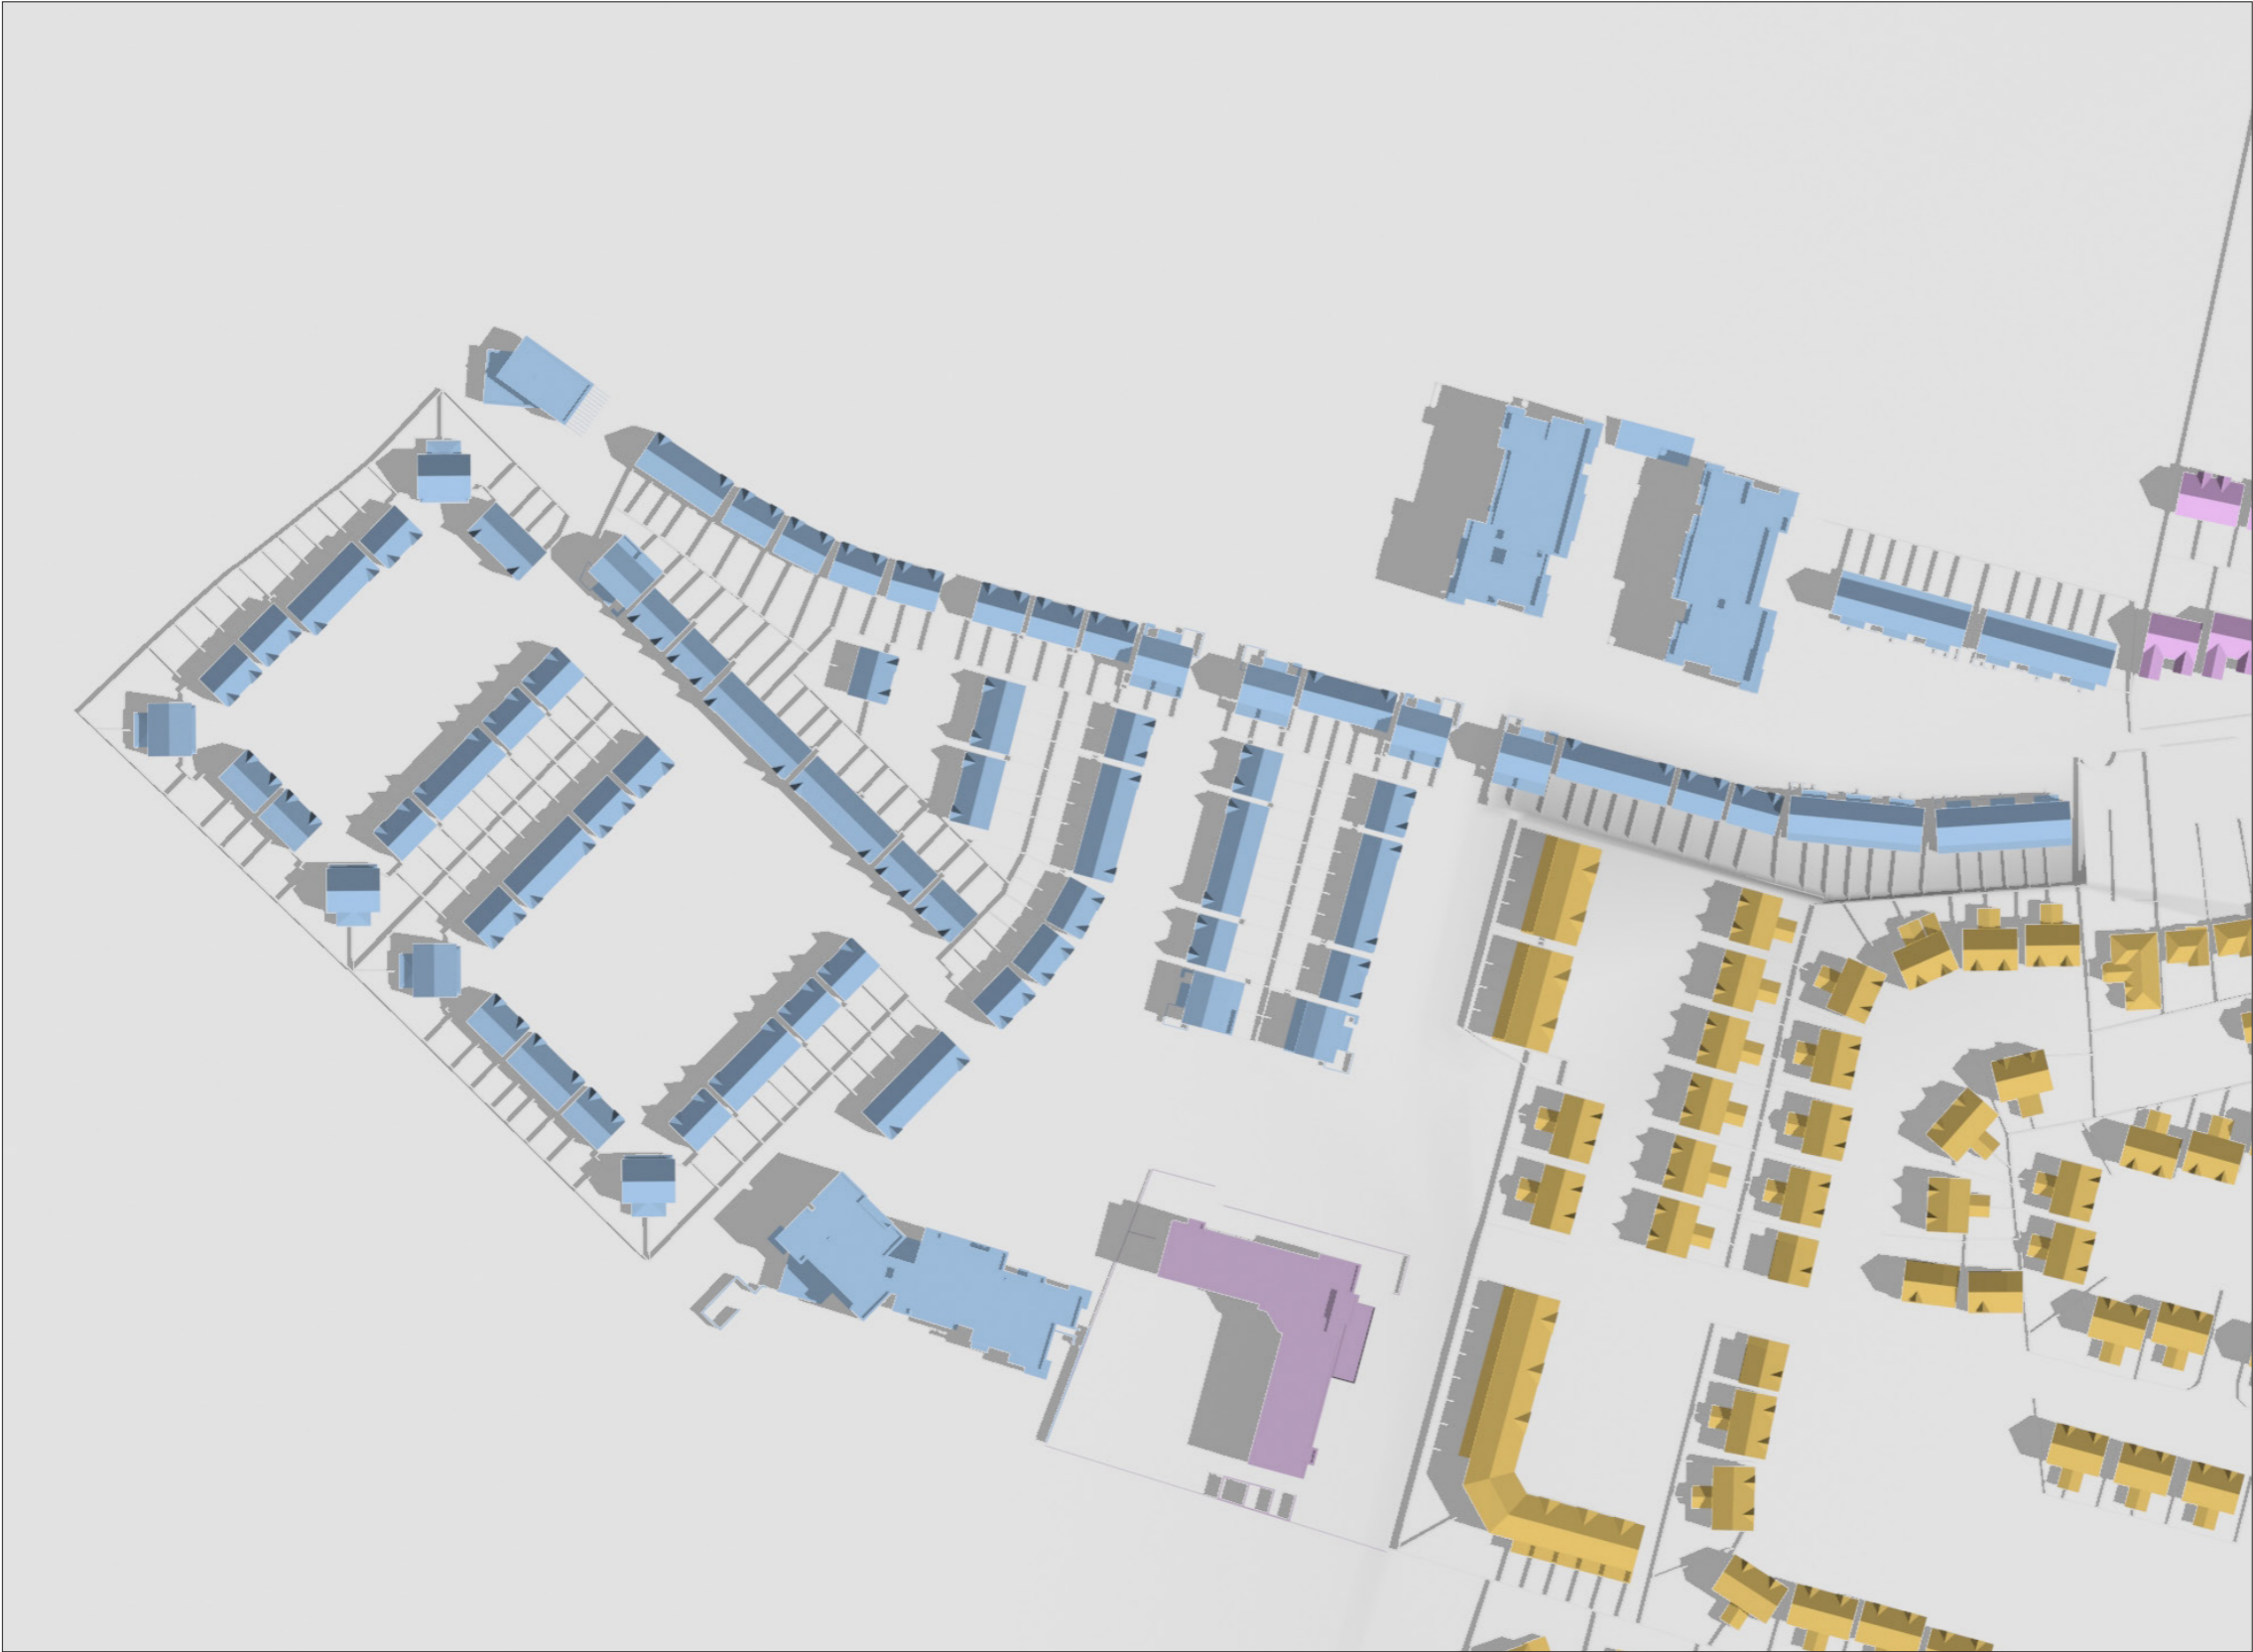

SHADOW STUDY
LANDS AT FORMER GREENPARK RACECOURSE, LIMERICK
SEPTEMBER 2021

DATE : JUNE 21ST - SUMMER SOLSTICE
SUNRISE : 5.10 AM
SUNSET : 10.02 PM

TIME :
9.00 AM

CUMULATIVE

OSI LICENCE No. CYAL50210860
© ORDNANCE SURVEY IRELAND
/GOVERNMENT OF IRELAND.

SHADOW STUDY
LANDS AT FORMER GREENPARK RACECOURSE, LIMERICK
SEPTEMBER 2021

DATE : JUNE 21ST - SUMMER SOLSTICE
SUNRISE : 5.10 AM
SUNSET : 10.02 PM

TIME :
9.00 AM

RECEIVING ENVIRONMENT

OSI LICENCE No. CYAL50210860
© ORDNANCE SURVEY IRELAND
/GOVERNMENT OF IRELAND.