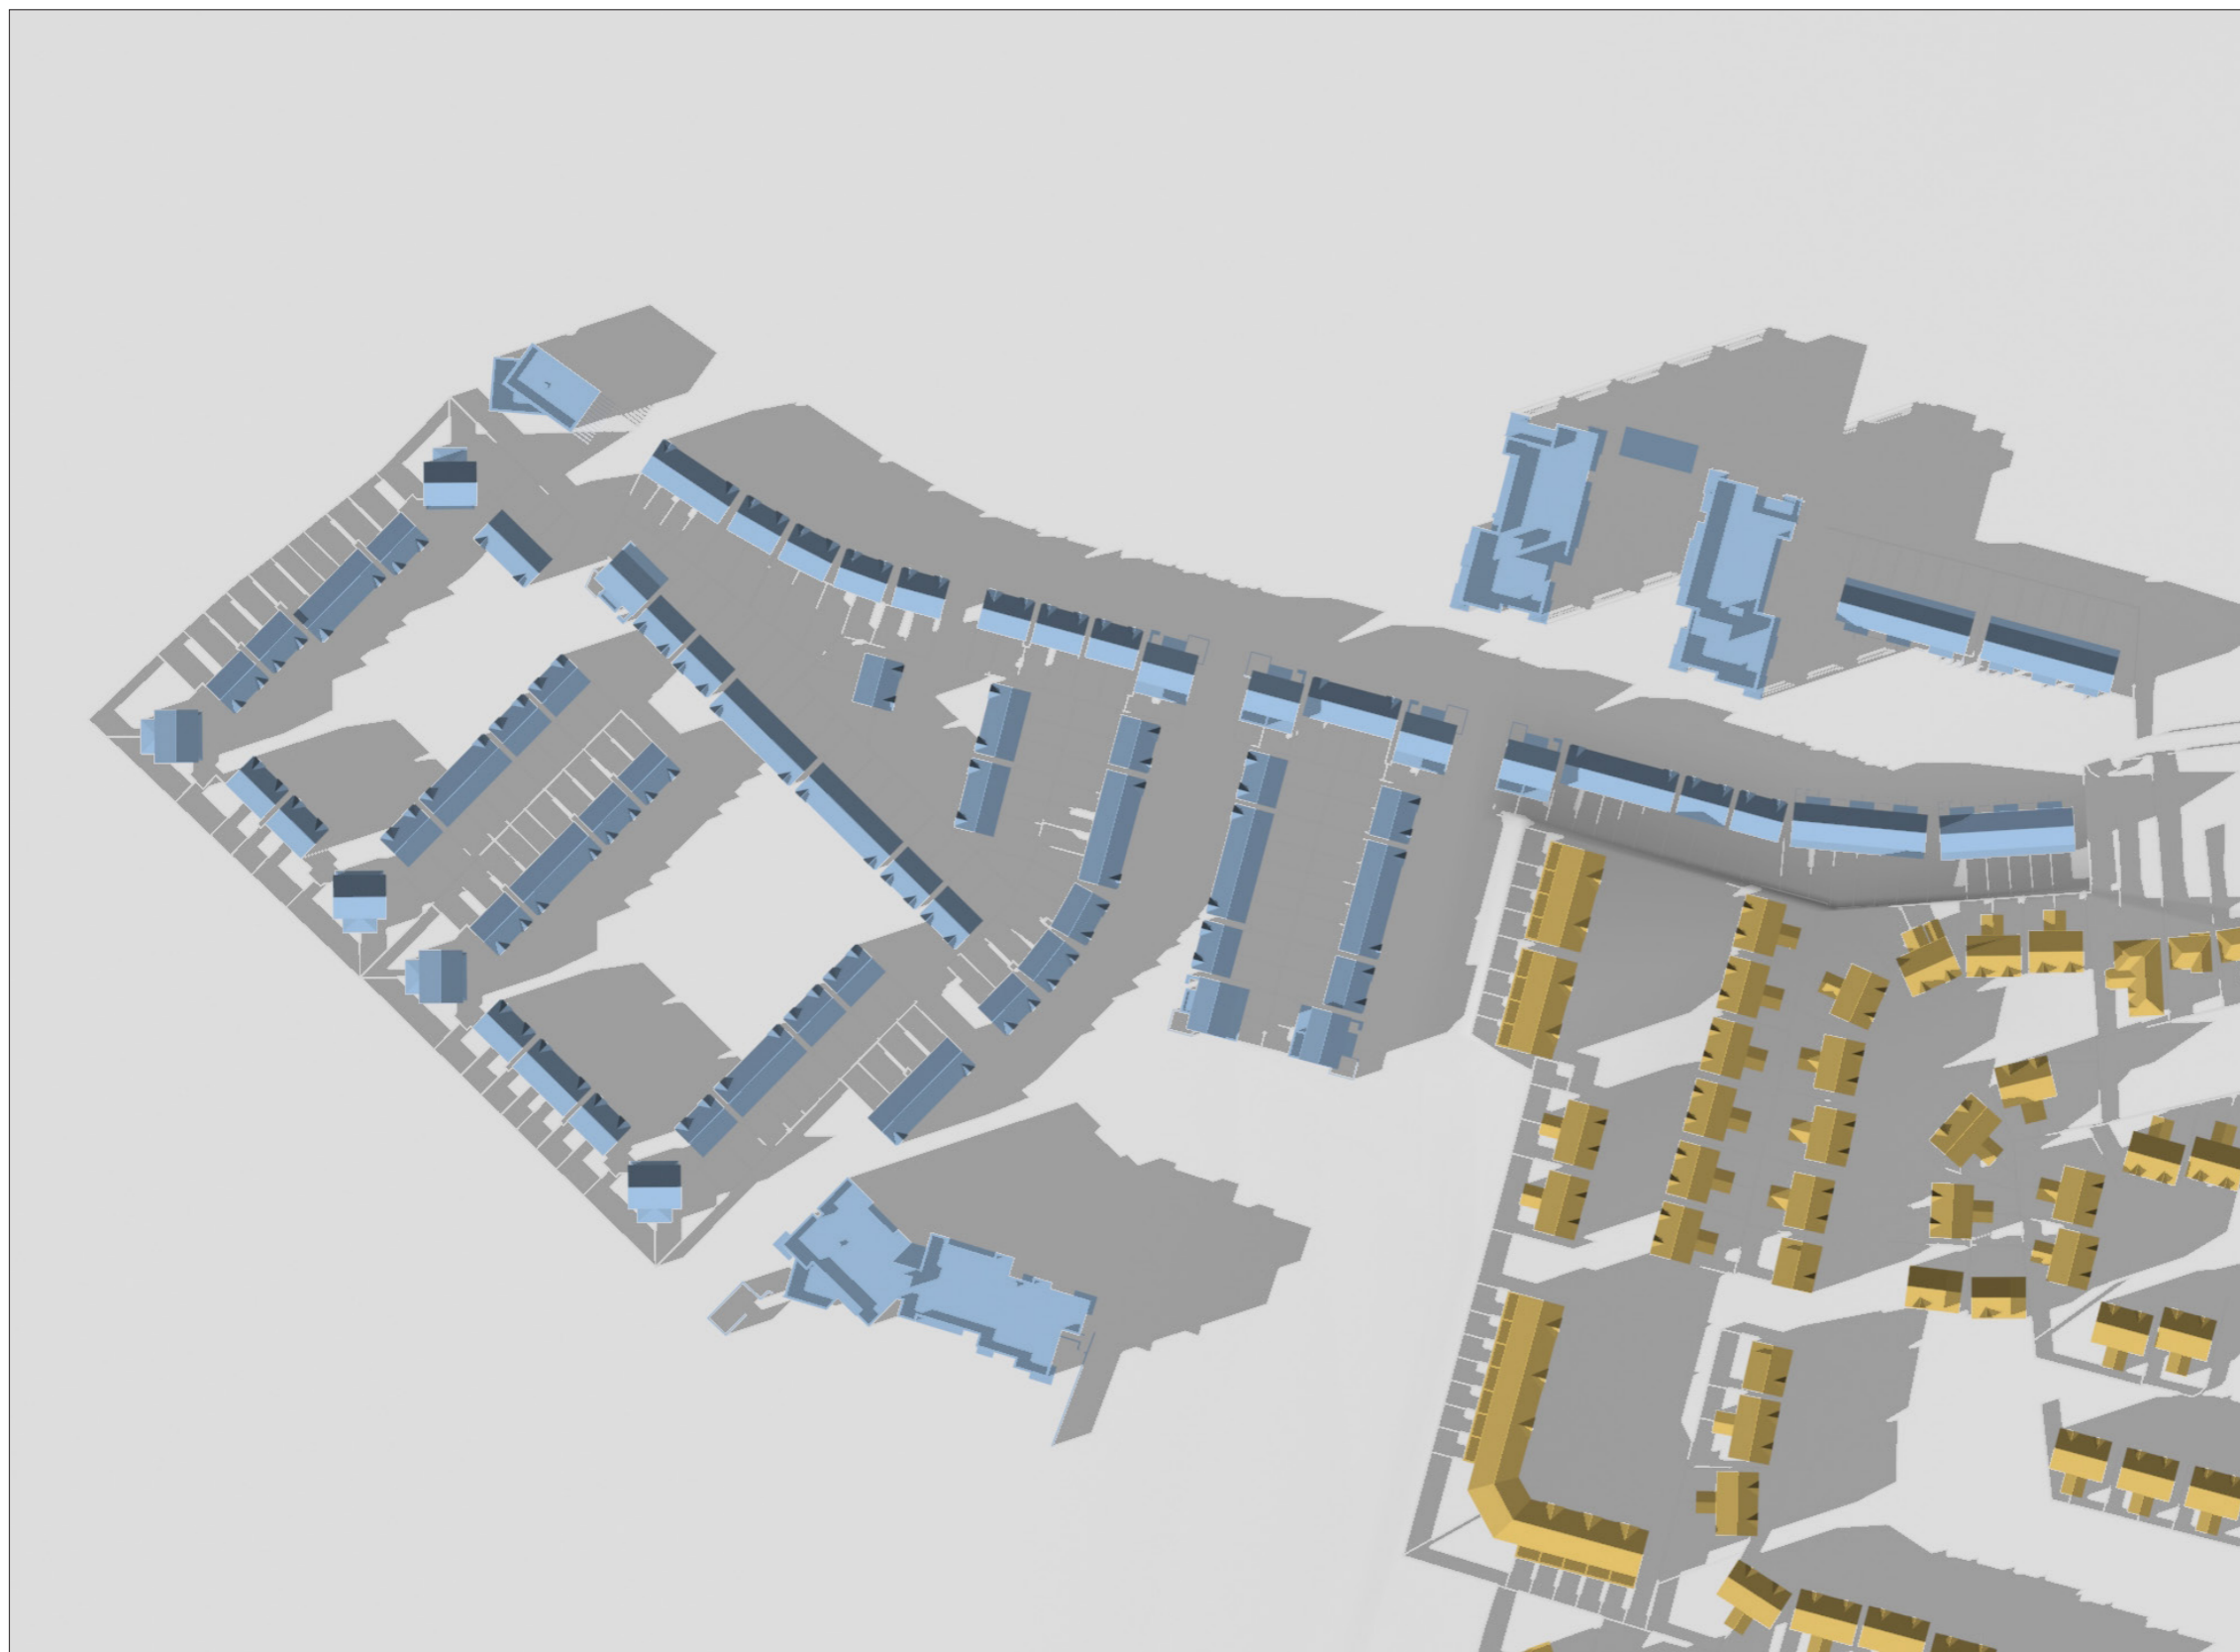

PROPOSED
DEVELOPMENT

OSI LICENCE No. CYAL50210860
© ORDNANCE SURVEY IRELAND
/GOVERNMENT OF IRELAND.

SHADOW STUDY
LANDS AT FORMER GREENPARK RACECOURSE, LIMERICK
SEPTEMBER 2021

DATE : MARCH 21ST - EQUINOX
SUNRISE : 6.34 AM
SUNSET : 6.49 PM

TIME :
5.00 PM