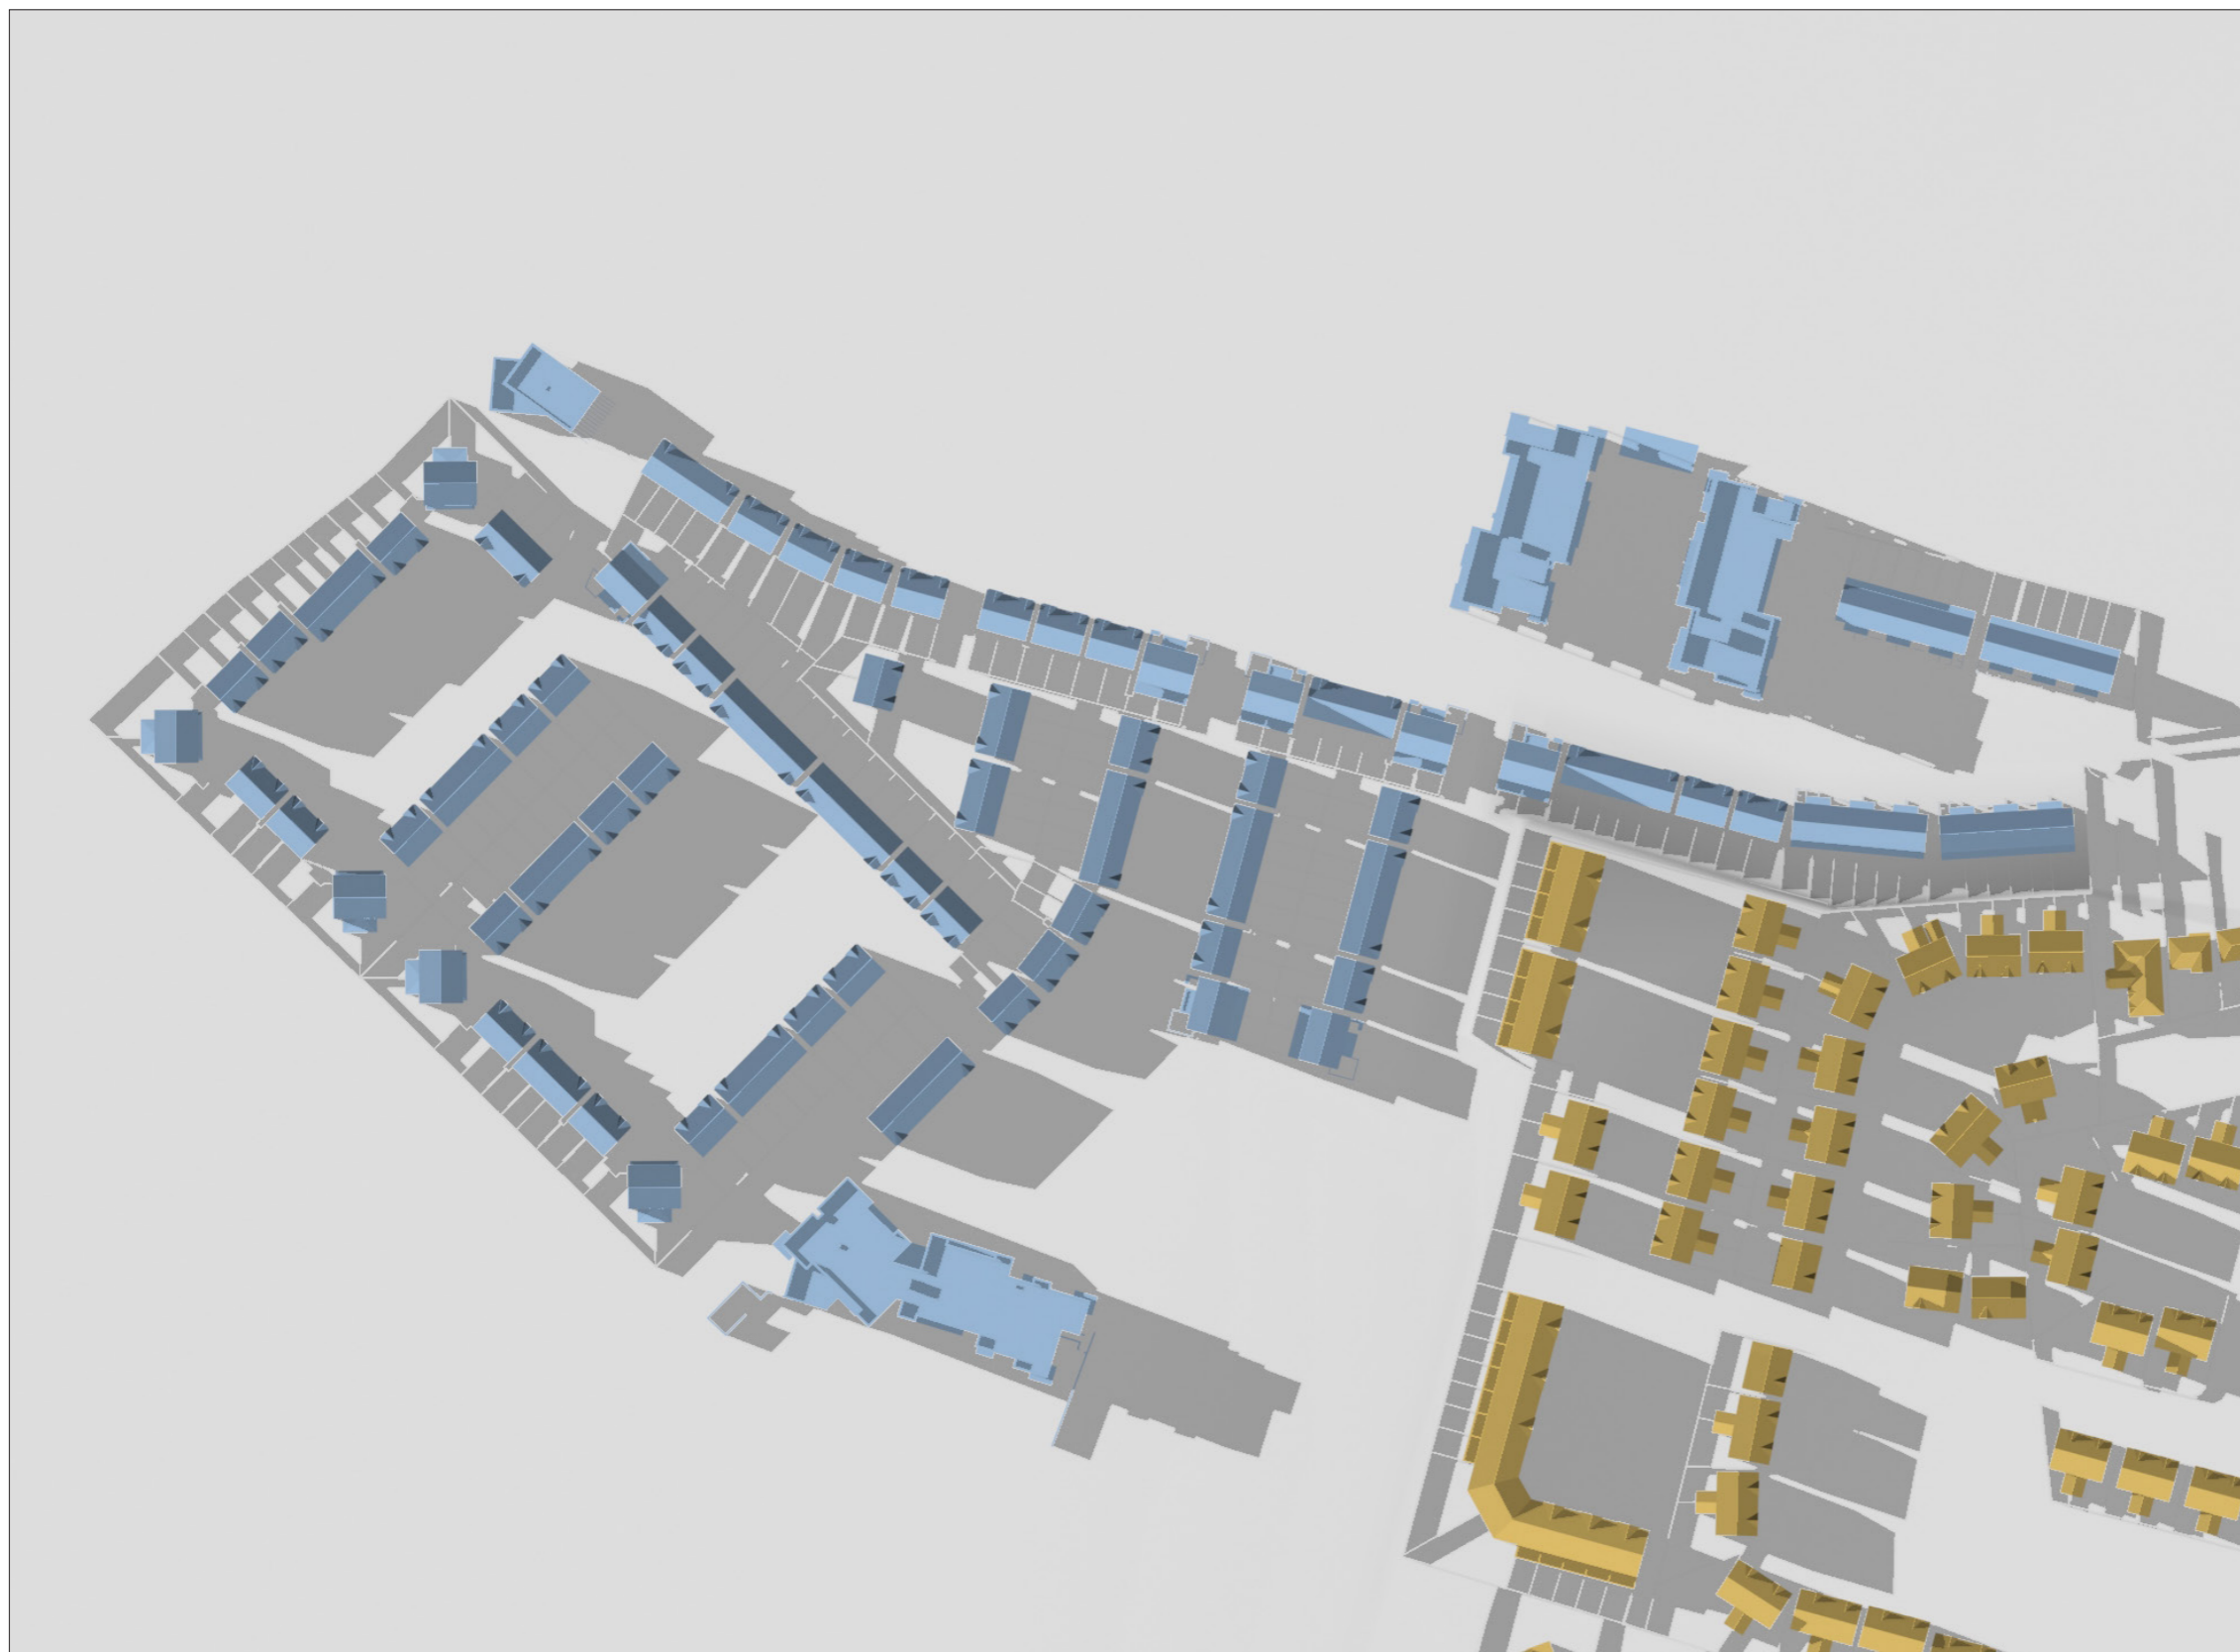

TIME :
5.00 PM

SHADOW STUDY
LANDS AT FORMER GREENPARK RACECOURSE, LIMERICK
SEPTEMBER 2021

DATE : JUNE 21ST - SUMMER SOLSTICE
SUNRISE : 5.10 AM
SUNSET : 10.02 PM

TIME :
5.00 PM

RECEIVING ENVIRONMENT

OSI LICENCE No. CYAL50210860
© ORDNANCE SURVEY IRELAND
/GOVERNMENT OF IRELAND.

SHADOW STUDY
LANDS AT FORMER GREENPARK RACECOURSE, LIMERICK
SEPTEMBER 2021

DATE : JUNE 21ST - SUMMER SOLSTICE
SUNRISE : 5.10 AM
SUNSET : 10.02 PM

TIME :
7.00 PM

PROPOSED
DEVELOPMENT

OSI LICENCE No. CYAL50210860
© ORDNANCE SURVEY IRELAND
/GOVERNMENT OF IRELAND.

SHADOW STUDY
LANDS AT FORMER GREENPARK RACECOURSE, LIMERICK
SEPTEMBER 2021

DATE : JUNE 21ST - SUMMER SOLSTICE
SUNRISE : 5.10 AM
SUNSET : 10.02 PM

TIME :
7.00 PM

SHADOW STUDY
LANDS AT FORMER GREENPARK RACECOURSE, LIMERICK
SEPTEMBER 2021