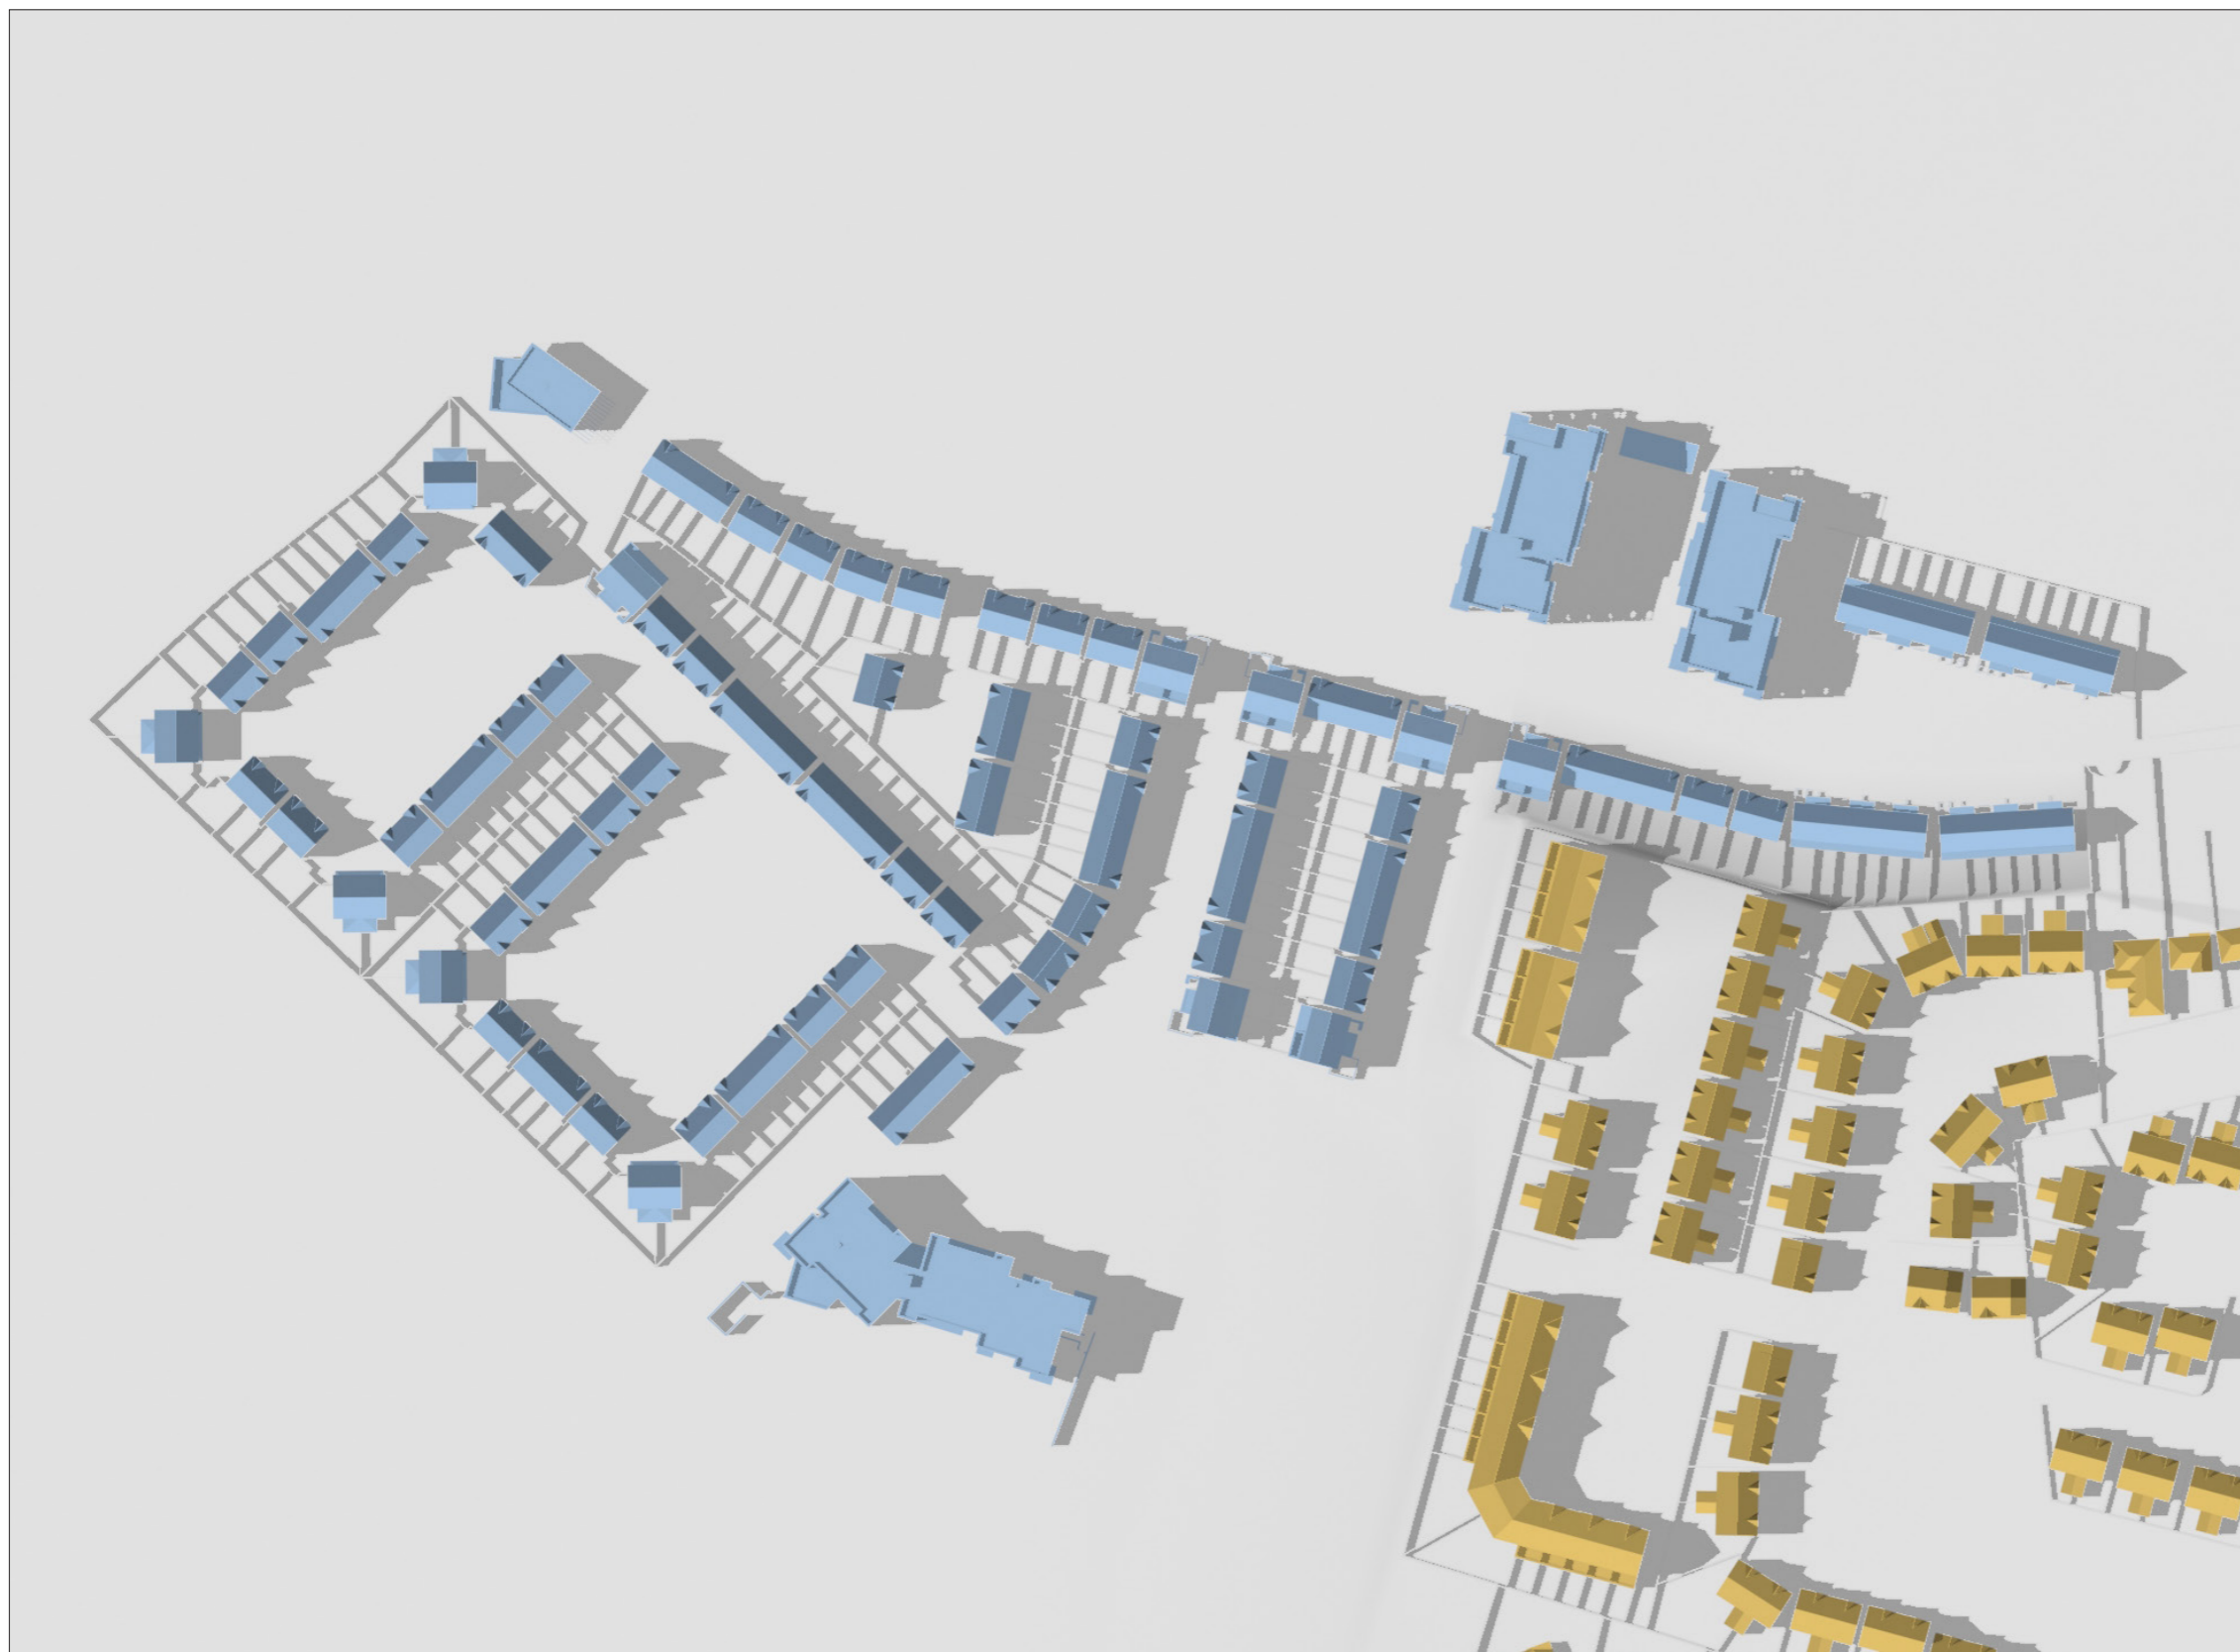

DATE : JUNE 21ST - SUMMER SOLSTICE
SUNRISE : 5.10 AM
SUNSET : 10.02 PM

TIME :
3.00 PM

SHADOW STUDY
LANDS AT FORMER GREENPARK RACECOURSE, LIMERICK
SEPTEMBER 2021

DATE : JUNE 21ST - SUMMER SOLSTICE
SUNRISE : 5.10 AM
SUNSET : 10.02 PM

TIME :
3.00 PM

RECEIVING ENVIRONMENT

OSI LICENCE No. CYAL50210860
© ORDNANCE SURVEY IRELAND
/GOVERNMENT OF IRELAND.

SHADOW STUDY
LANDS AT FORMER GREENPARK RACECOURSE, LIMERICK
SEPTEMBER 2021

DATE : JUNE 21ST - SUMMER SOLSTICE
SUNRISE : 5.10 AM
SUNSET : 10.02 PM

TIME :
5.00 PM

PROPOSED
DEVELOPMENT

OSI LICENCE No. CYAL50210860
© ORDNANCE SURVEY IRELAND
/GOVERNMENT OF IRELAND.

SHADOW STUDY
LANDS AT FORMER GREENPARK RACECOURSE, LIMERICK
SEPTEMBER 2021

DATE : JUNE 21ST - SUMMER SOLSTICE
SUNRISE : 5.10 AM
SUNSET : 10.02 PM