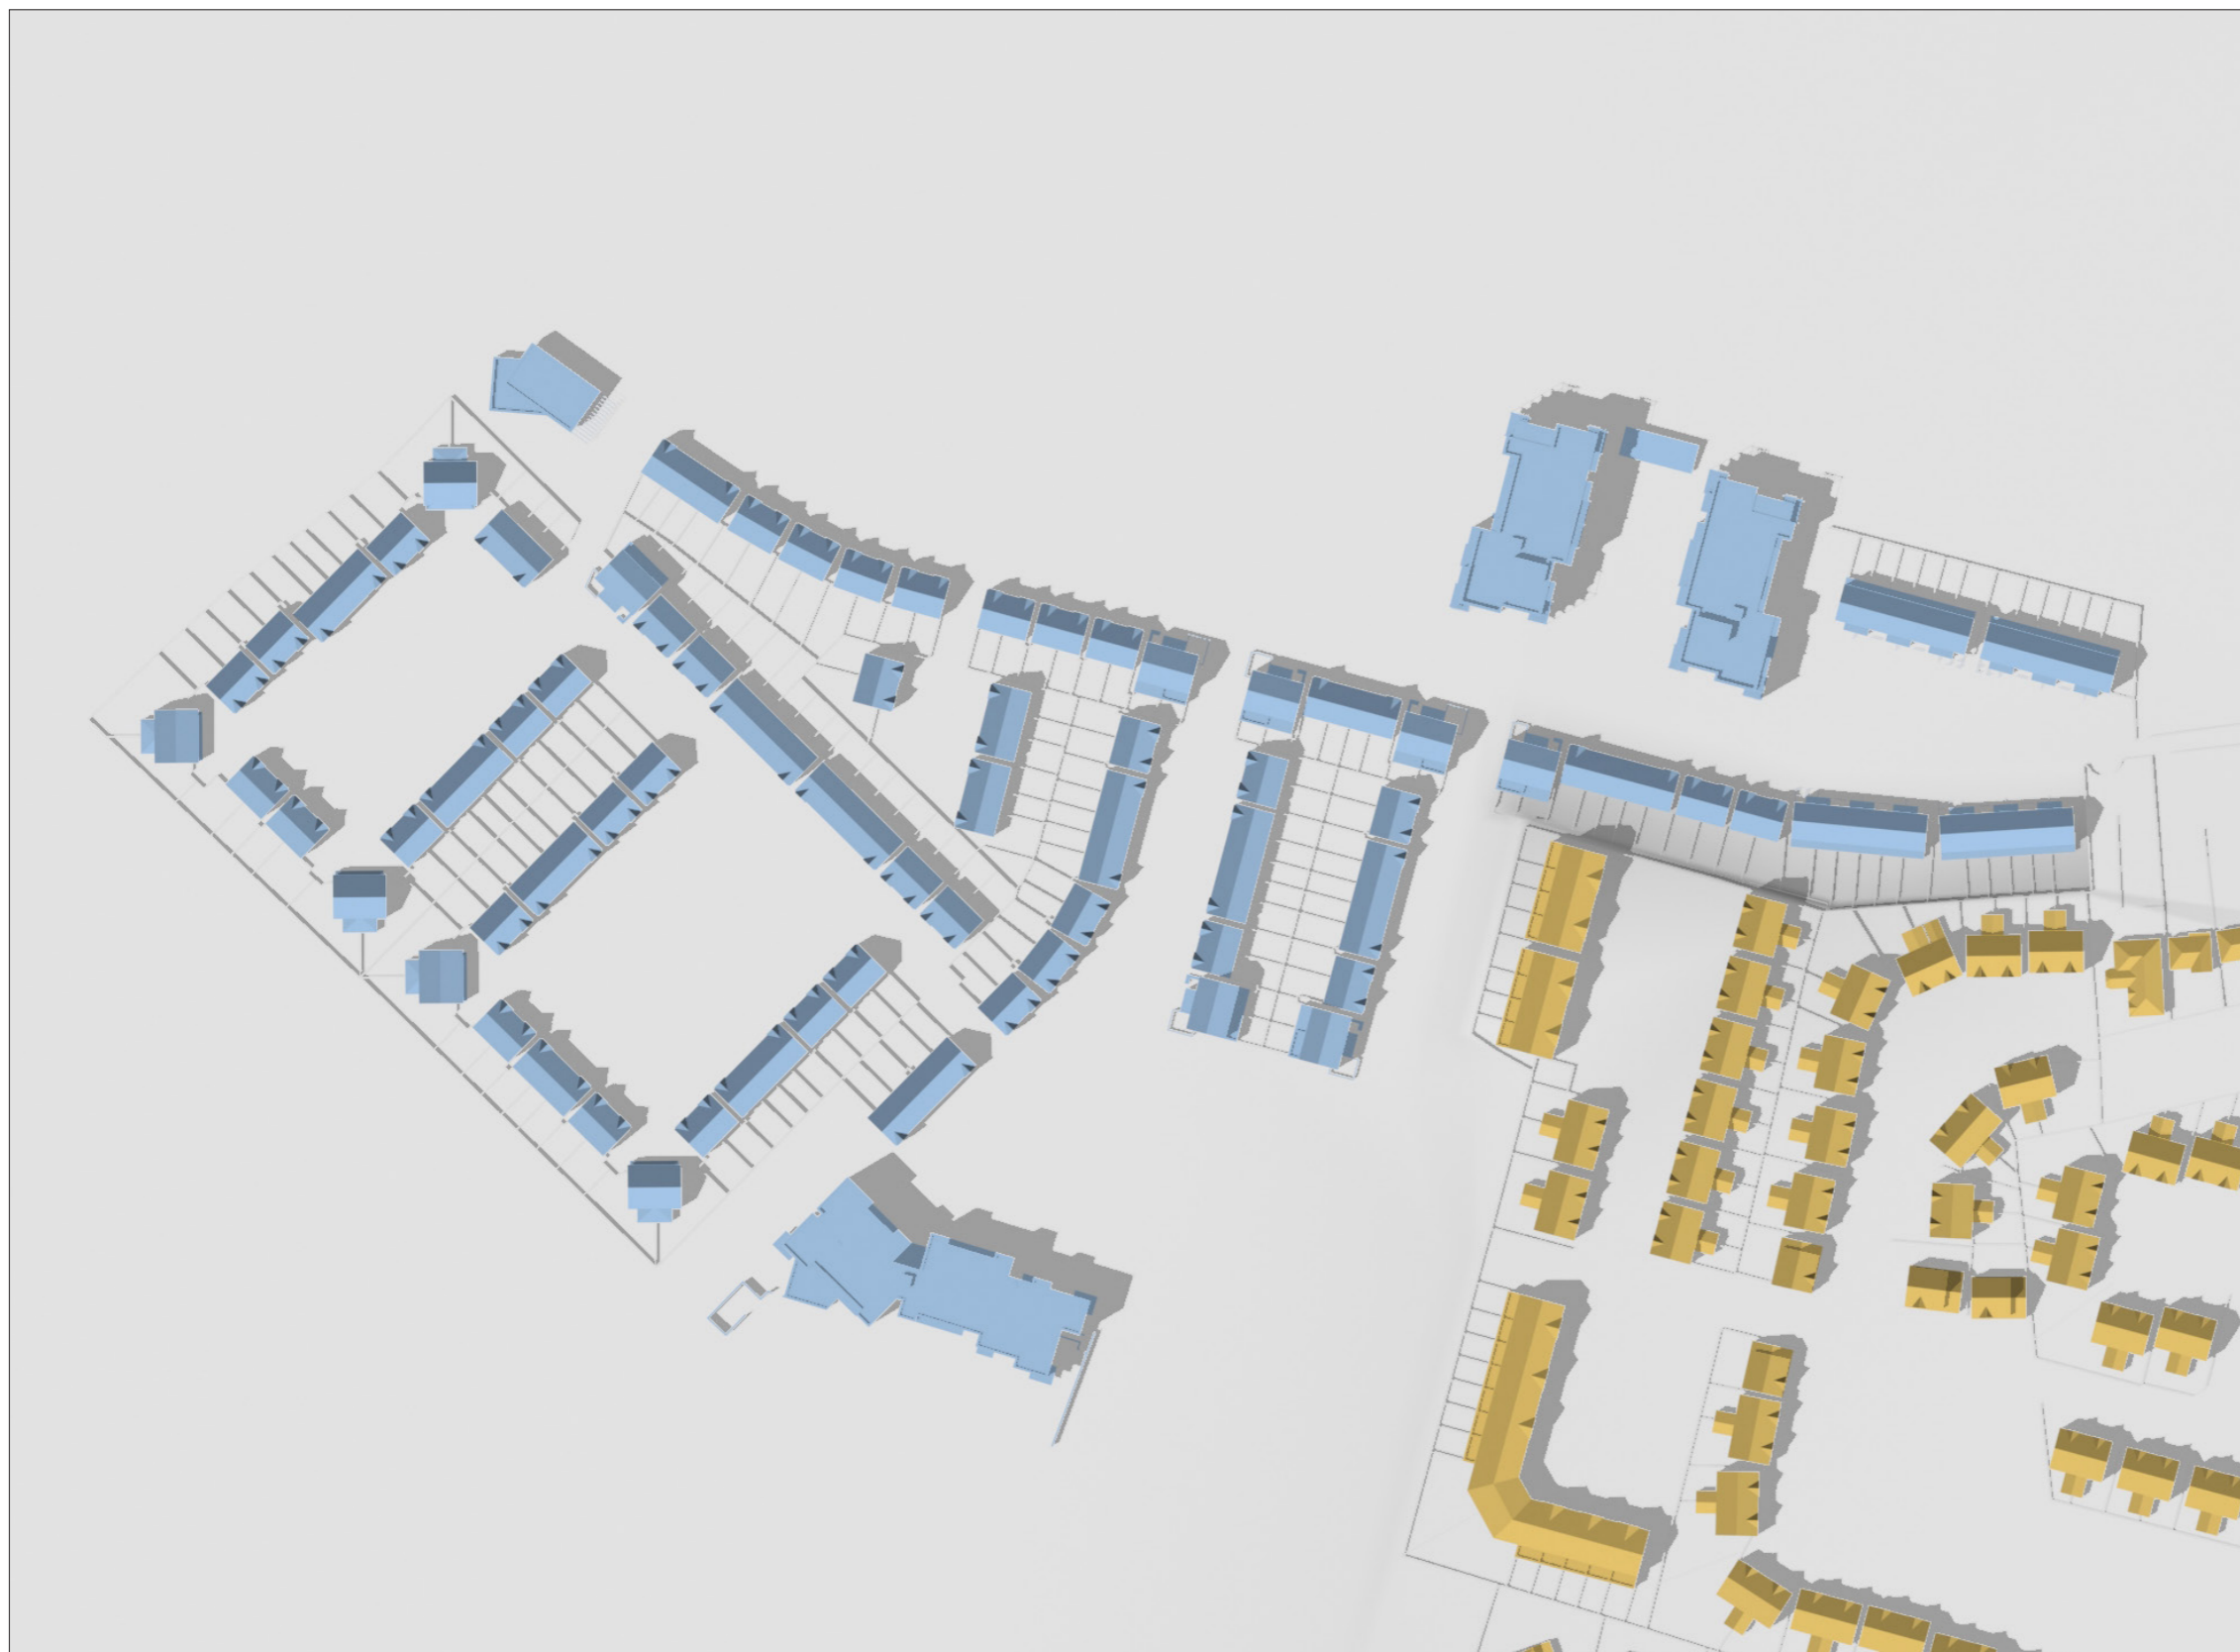

SHADOW STUDY
LANDS AT FORMER GREENPARK RACECOURSE, LIMERICK
SEPTEMBER 2021

DATE : JUNE 21ST - SUMMER SOLSTICE
SUNRISE : 5.10 AM
SUNSET : 10.02 PM

TIME :
12.00 PM

SHADOW STUDY
LANDS AT FORMER GREENPARK RACECOURSE, LIMERICK
SEPTEMBER 2021

DATE : JUNE 21ST - SUMMER SOLSTICE
SUNRISE : 5.10 AM
SUNSET : 10.02 PM

TIME :
12.00 PM

RECEIVING ENVIRONMENT

OSI LICENCE No. CYAL50210860
© ORDNANCE SURVEY IRELAND
/GOVERNMENT OF IRELAND.

SHADOW STUDY
LANDS AT FORMER GREENPARK RACECOURSE, LIMERICK
SEPTEMBER 2021

DATE : JUNE 21ST - SUMMER SOLSTICE
SUNRISE : 5.10 AM
SUNSET : 10.02 PM

TIME :
3.00 PM

PROPOSED
DEVELOPMENT

OSI LICENCE No. CYAL50210860
© ORDNANCE SURVEY IRELAND
/GOVERNMENT OF IRELAND.

SHADOW STUDY
LANDS AT FORMER GREENPARK RACECOURSE, LIMERICK
SEPTEMBER 2021