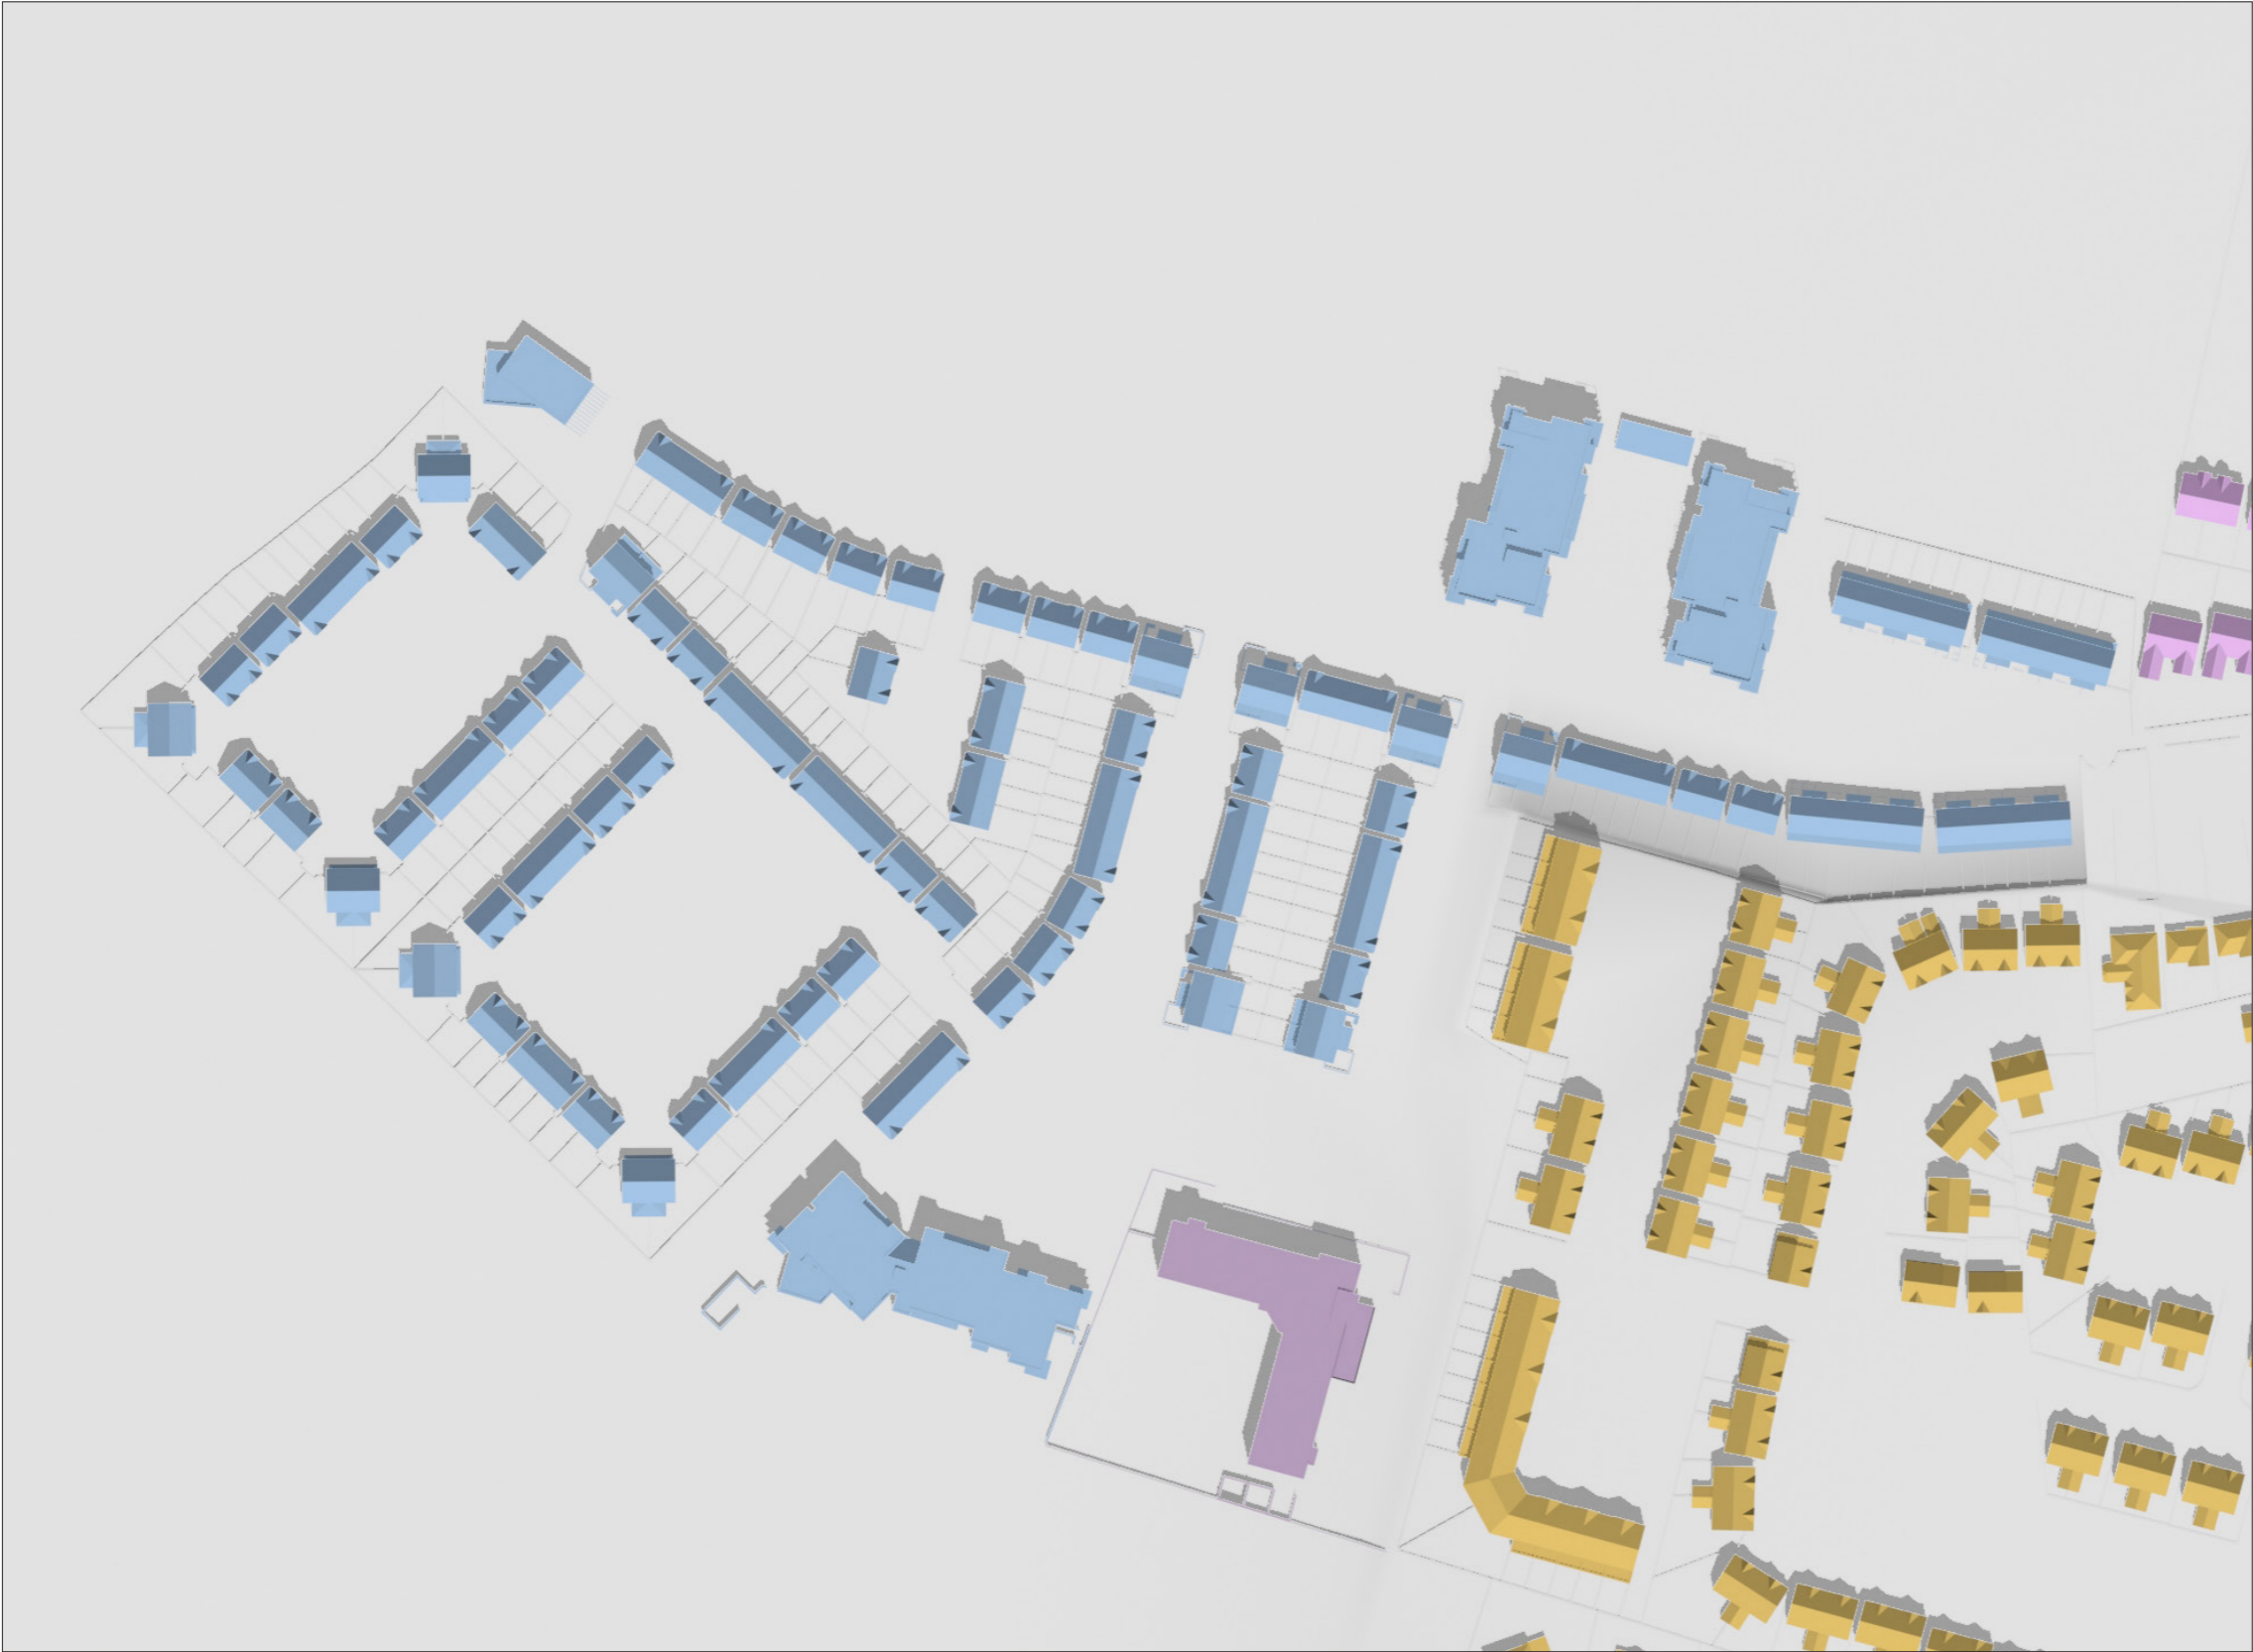

SHADOW STUDY
LANDS AT FORMER GREENPARK RACECOURSE, LIMERICK
SEPTEMBER 2021

DATE : JUNE 21ST - SUMMER SOLSTICE
SUNRISE : 5.10 AM
SUNSET : 10.02 PM

TIME :
12.00 PM

PROPOSED
DEVELOPMENT

OSI LICENCE No. CYAL50210860
© ORDNANCE SURVEY IRELAND
/GOVERNMENT OF IRELAND.

SHADOW STUDY
LANDS AT FORMER GREENPARK RACECOURSE, LIMERICK
SEPTEMBER 2021

DATE : JUNE 21ST - SUMMER SOLSTICE
SUNRISE : 5.10 AM
SUNSET : 10.02 PM

TIME :
12.00 PM

SHADOW STUDY
LANDS AT FORMER GREENPARK RACECOURSE, LIMERICK
SEPTEMBER 2021