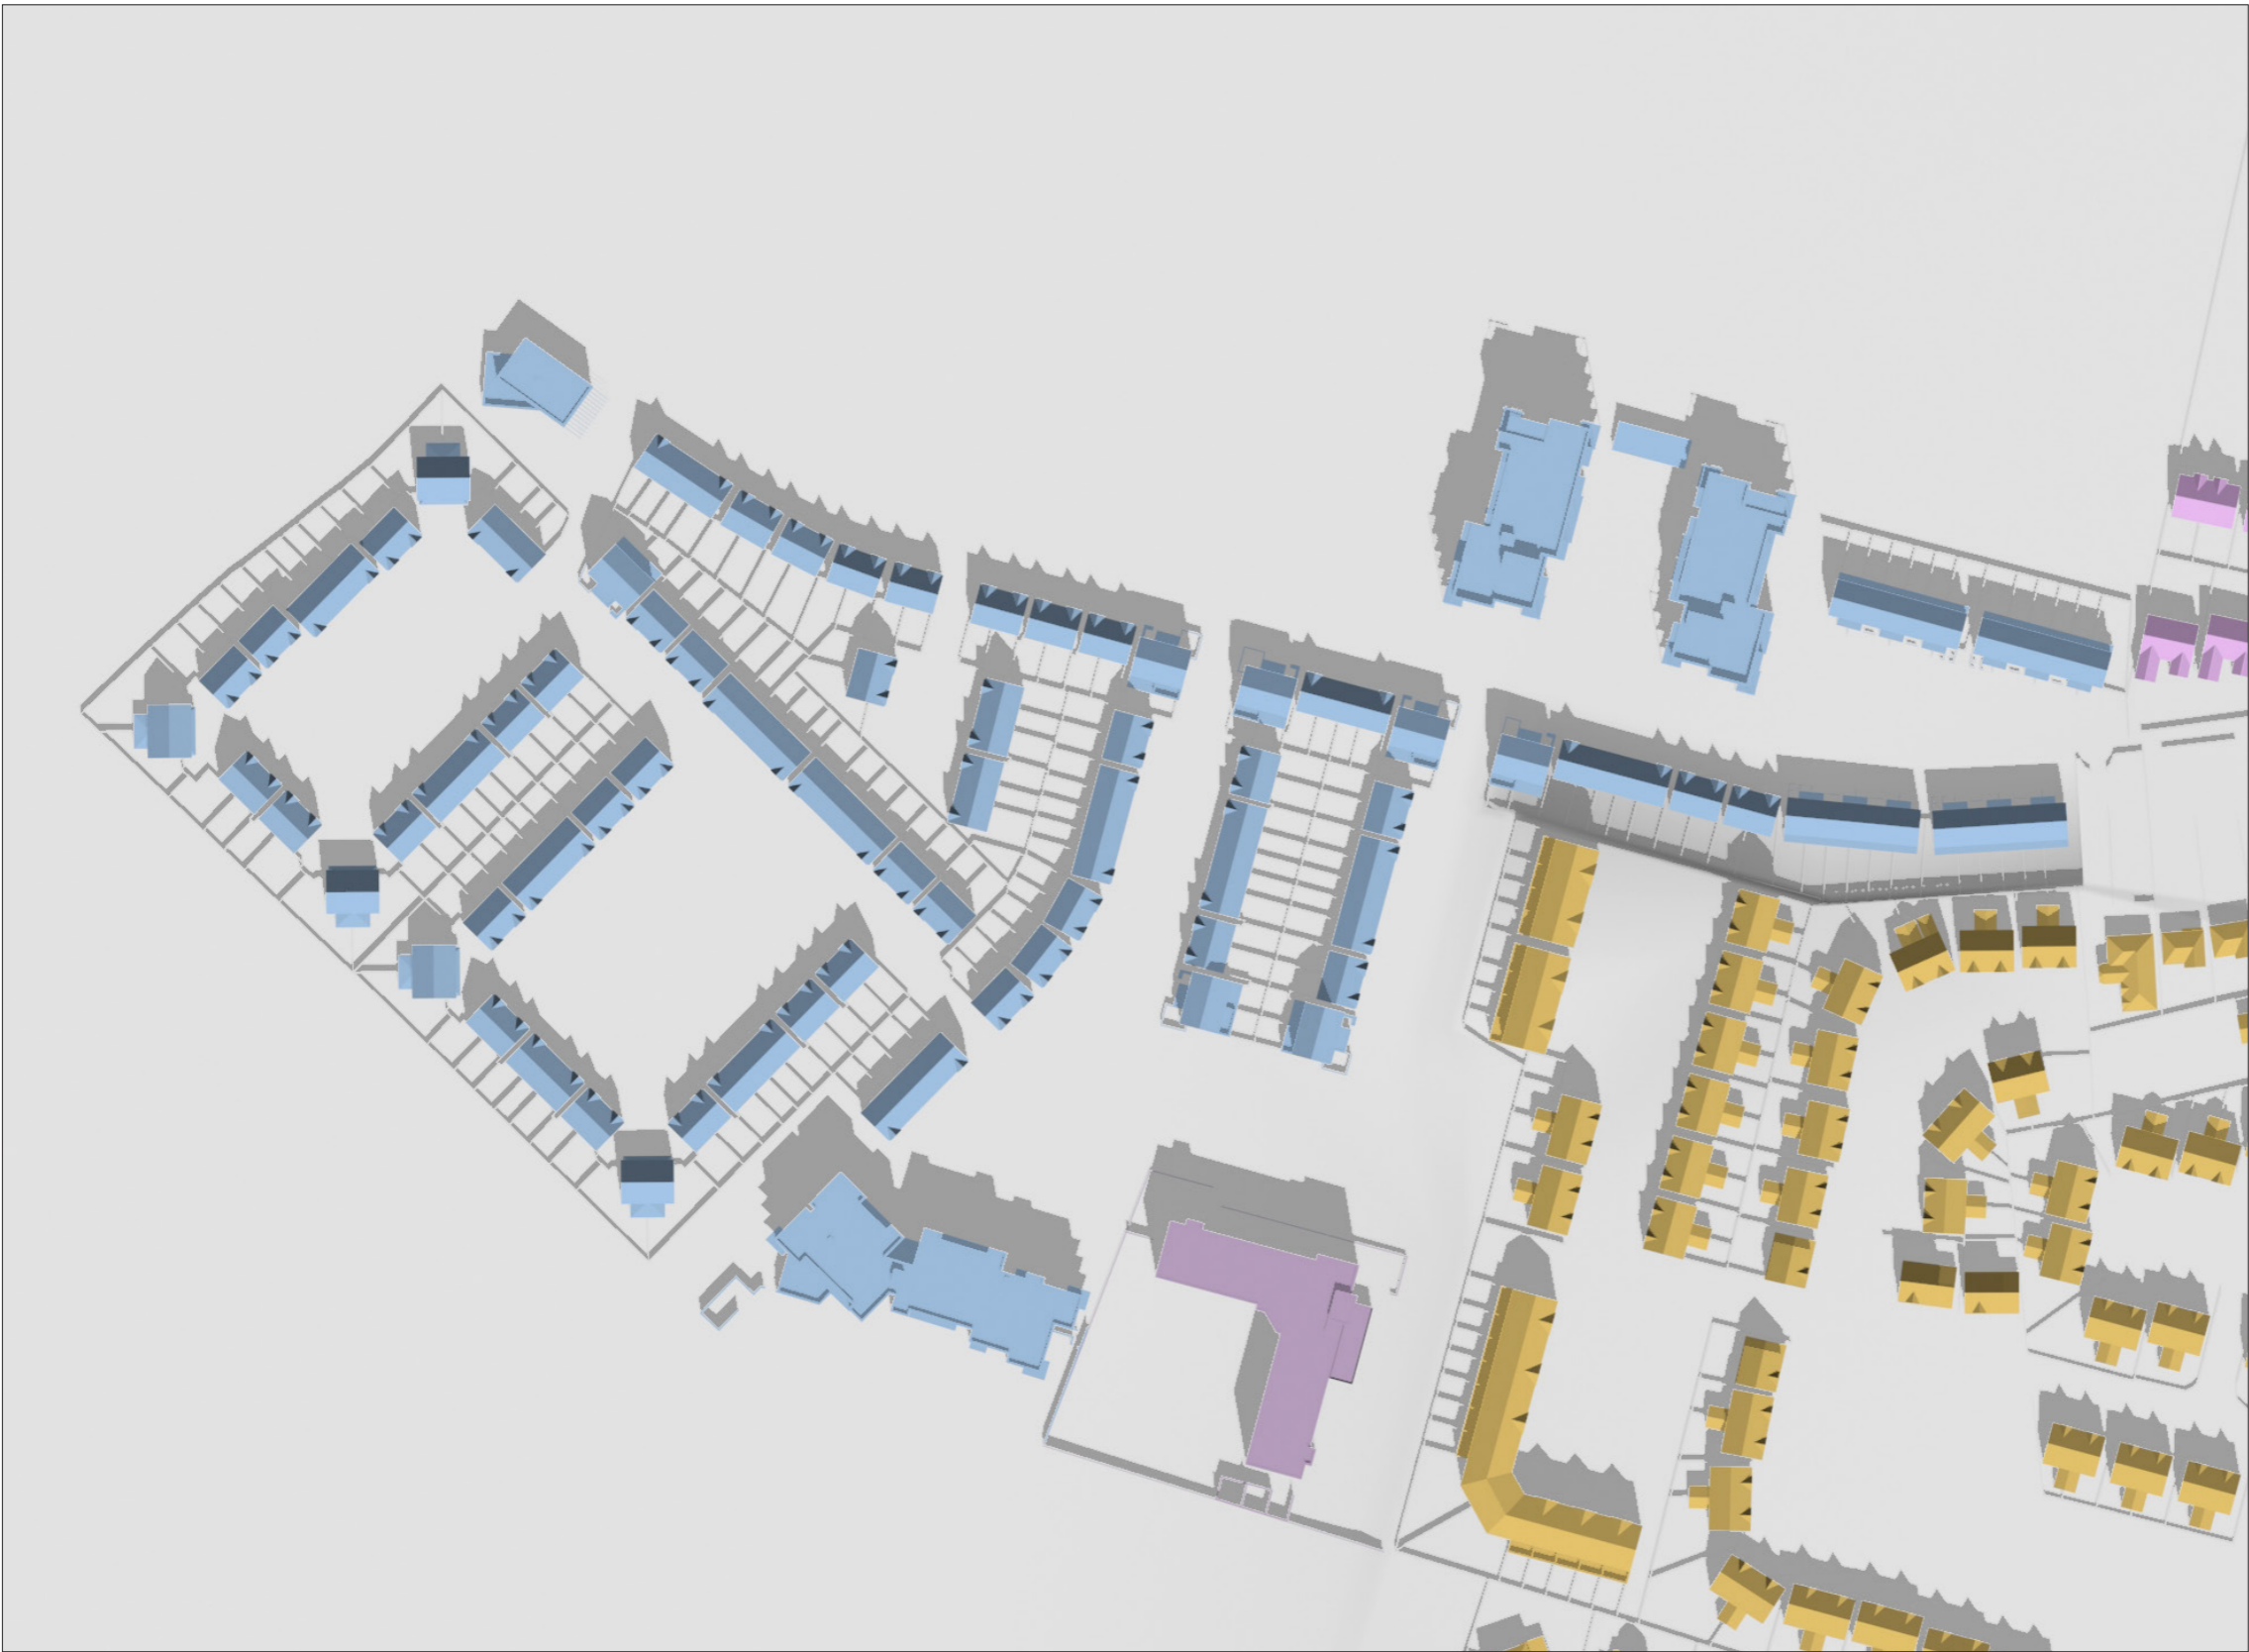

SHADOW STUDY
LANDS AT FORMER GREENPARK RACECOURSE, LIMERICK
SEPTEMBER 2021

DATE : MARCH 21ST - EQUINOX
SUNRISE : 6.34 AM
SUNSET : 6.49 PM

TIME :
12.00 PM

SHADOW STUDY
LANDS AT FORMER GREENPARK RACECOURSE, LIMERICK
SEPTEMBER 2021