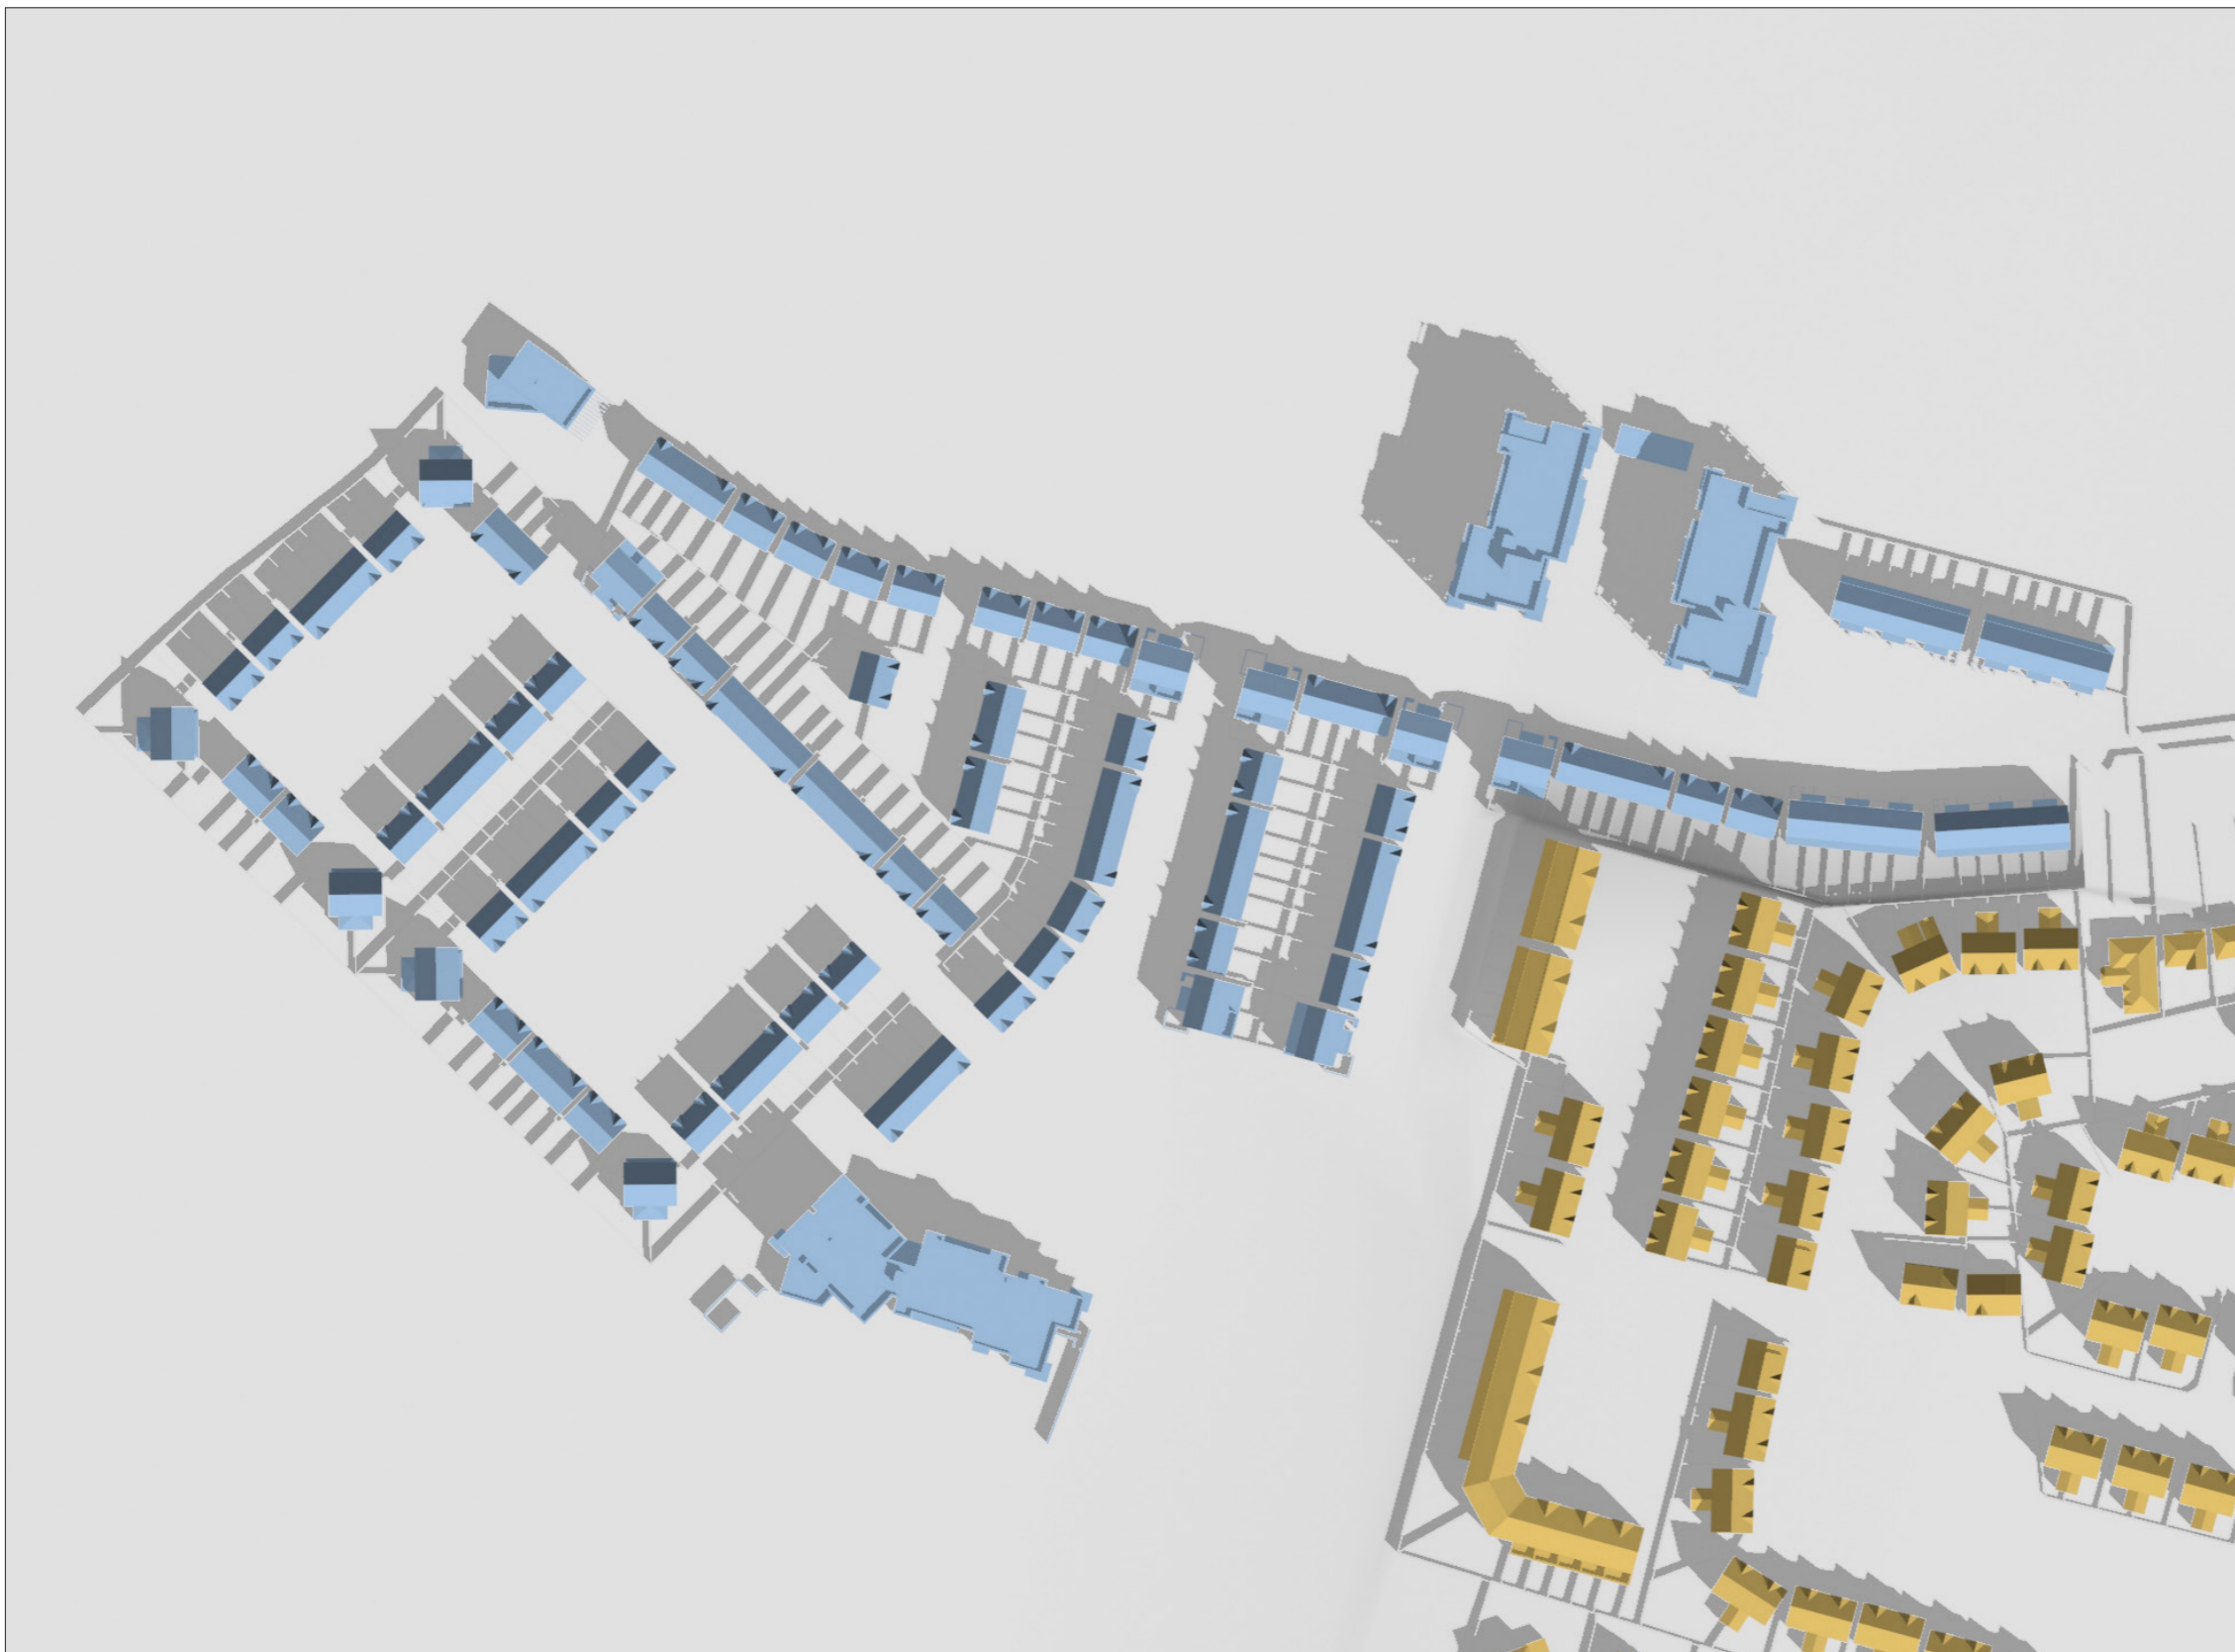

PROPOSED
DEVELOPMENT

OSI LICENCE No. CYAL50210860
© ORDNANCE SURVEY IRELAND
/GOVERNMENT OF IRELAND.

SHADOW STUDY
LANDS AT FORMER GREENPARK RACECOURSE, LIMERICK
SEPTEMBER 2021

DATE : MARCH 21ST - EQUINOX
SUNRISE : 6.34 AM
SUNSET : 6.49 PM

TIME :
10.00 AM