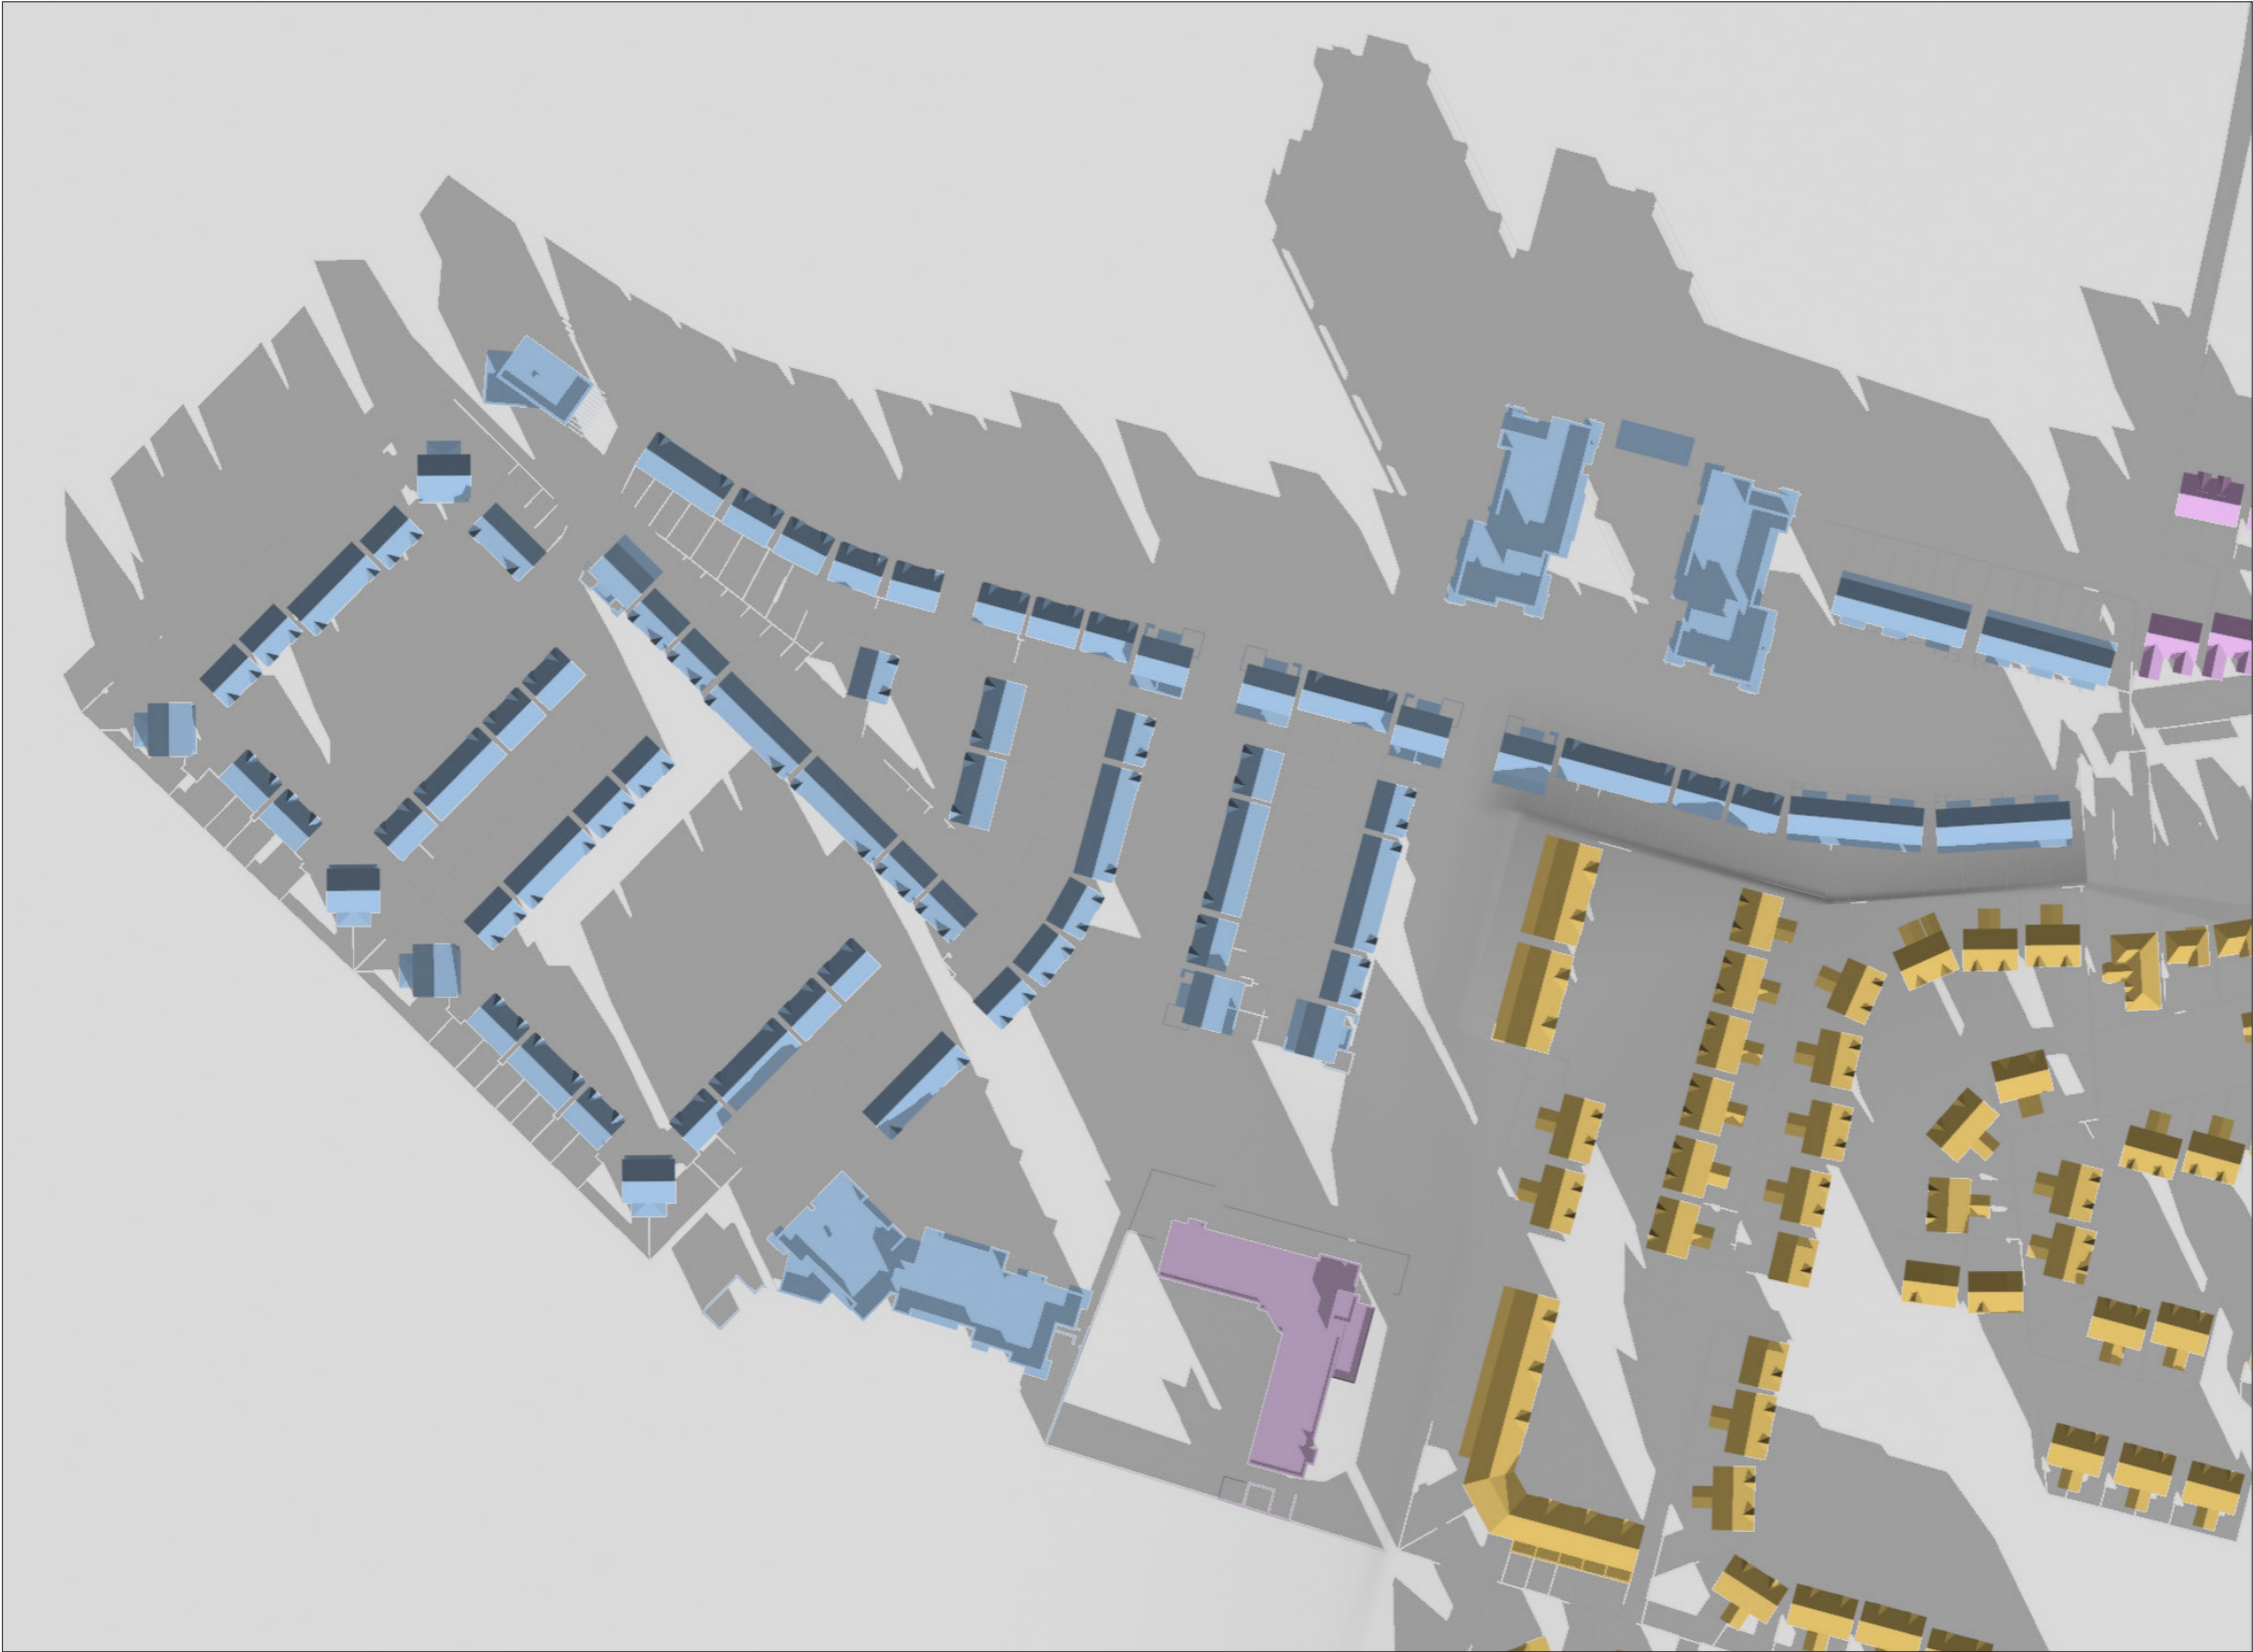

DATE : JUNE 21ST - SUMMER SOLSTICE
SUNRISE : 5.10 AM
SUNSET : 10.02 PM

TIME :
7.00 PM

RECEIVING ENVIRONMENT

OSI LICENCE No. CYAL50210860
© ORDNANCE SURVEY IRELAND
/GOVERNMENT OF IRELAND.

SHADOW STUDY
LANDS AT FORMER GREENPARK RACECOURSE, LIMERICK
SEPTEMBER 2021

DATE : DECEMBER 21ST - WINTER SOLSTICE
SUNRISE : 8.43 AM
SUNSET : 4.21 PM

TIME :
10.30 AM

PROPOSED
DEVELOPMENT

OSI LICENCE No. CYAL50210860
© ORDNANCE SURVEY IRELAND
/GOVERNMENT OF IRELAND.

SHADOW STUDY
LANDS AT FORMER GREENPARK RACECOURSE, LIMERICK
SEPTEMBER 2021

DATE : DECEMBER 21ST - WINTER SOLSTICE
SUNRISE : 8.43 AM
SUNSET : 4.21 PM

TIME :
10.30 AM

CUMULATIVE

OSI LICENCE No. CYAL50210860
© ORDNANCE SURVEY IRELAND
/GOVERNMENT OF IRELAND.

SHADOW STUDY
LANDS AT FORMER GREENPARK RACECOURSE, LIMERICK
SEPTEMBER 2021

DATE : DECEMBER 21ST - WINTER SOLSTICE
SUNRISE : 8.43 AM
SUNSET : 4.21 PM

TIME :
10.30 AM

RECEIVING ENVIRONMENT

OSI LICENCE No. CYAL50210860
© ORDNANCE SURVEY IRELAND
/GOVERNMENT OF IRELAND.

SHADOW STUDY
LANDS AT FORMER GREENPARK RACECOURSE, LIMERICK
SEPTEMBER 2021