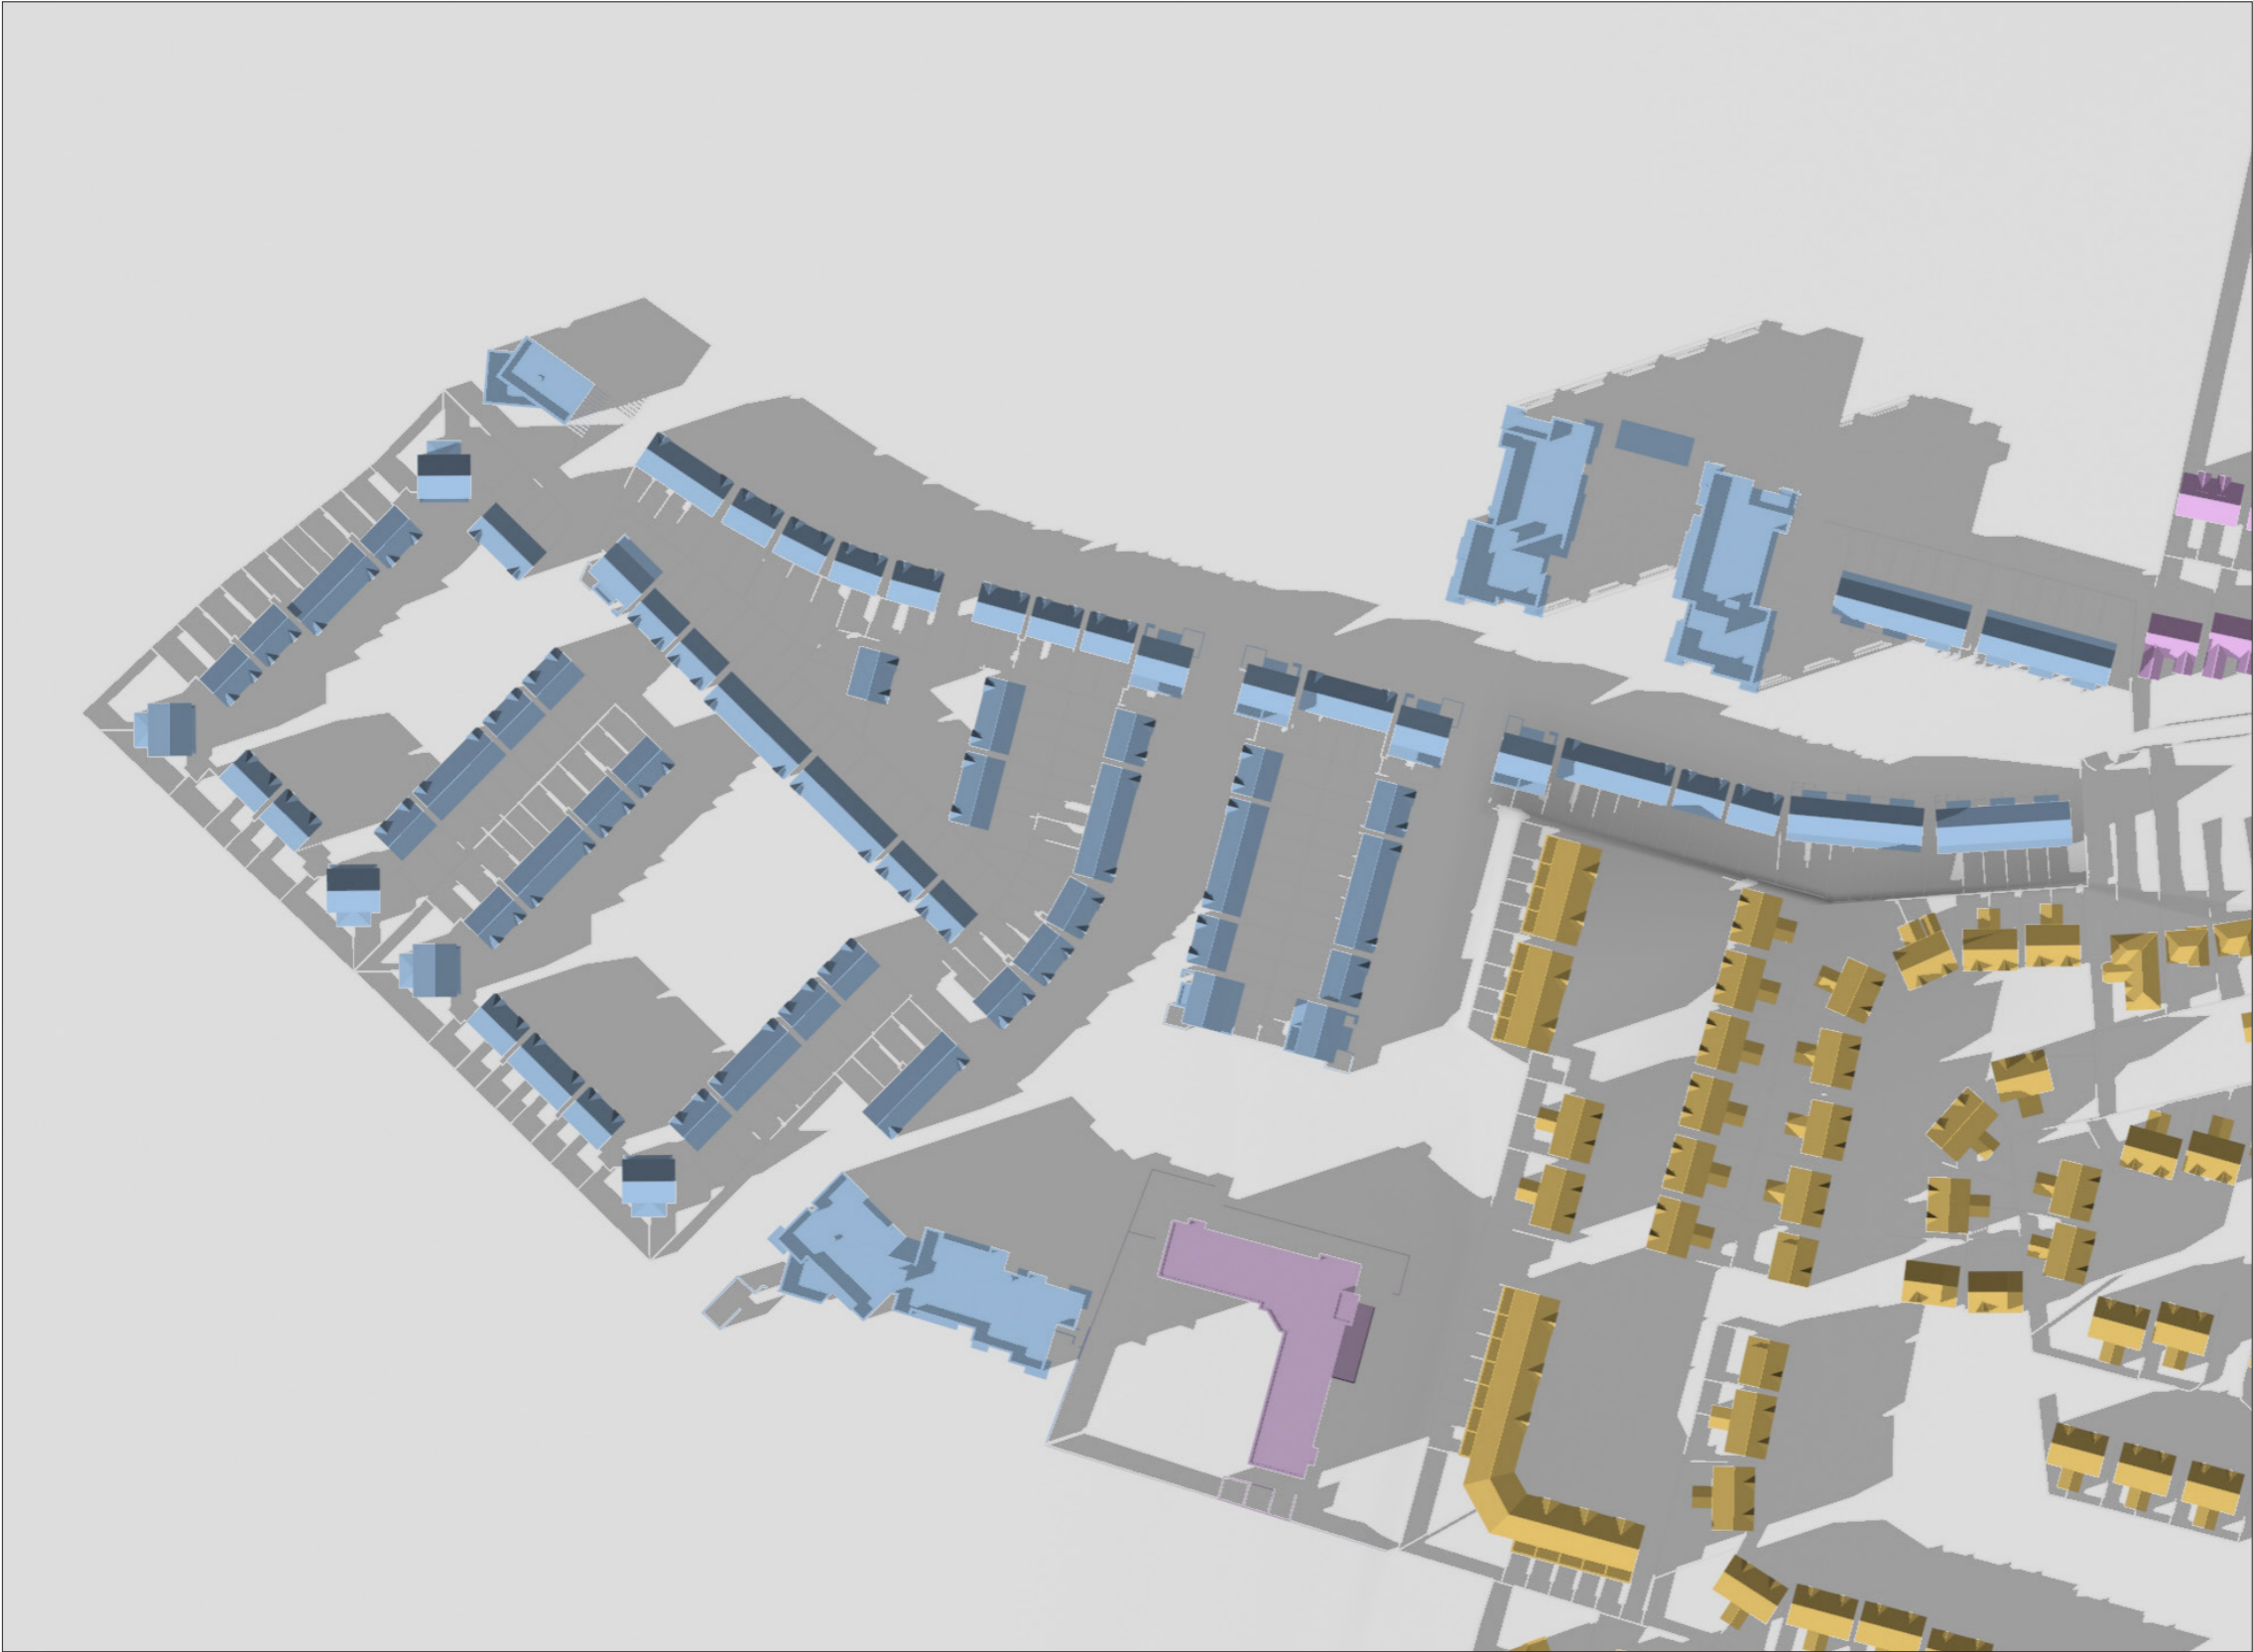

SHADOW STUDY
LANDS AT FORMER GREENPARK RACECOURSE, LIMERICK
SEPTEMBER 2021

DATE : MARCH 21ST - EQUINOX
SUNRISE : 6.34 AM
SUNSET : 6.49 PM

TIME :
5.00 PM