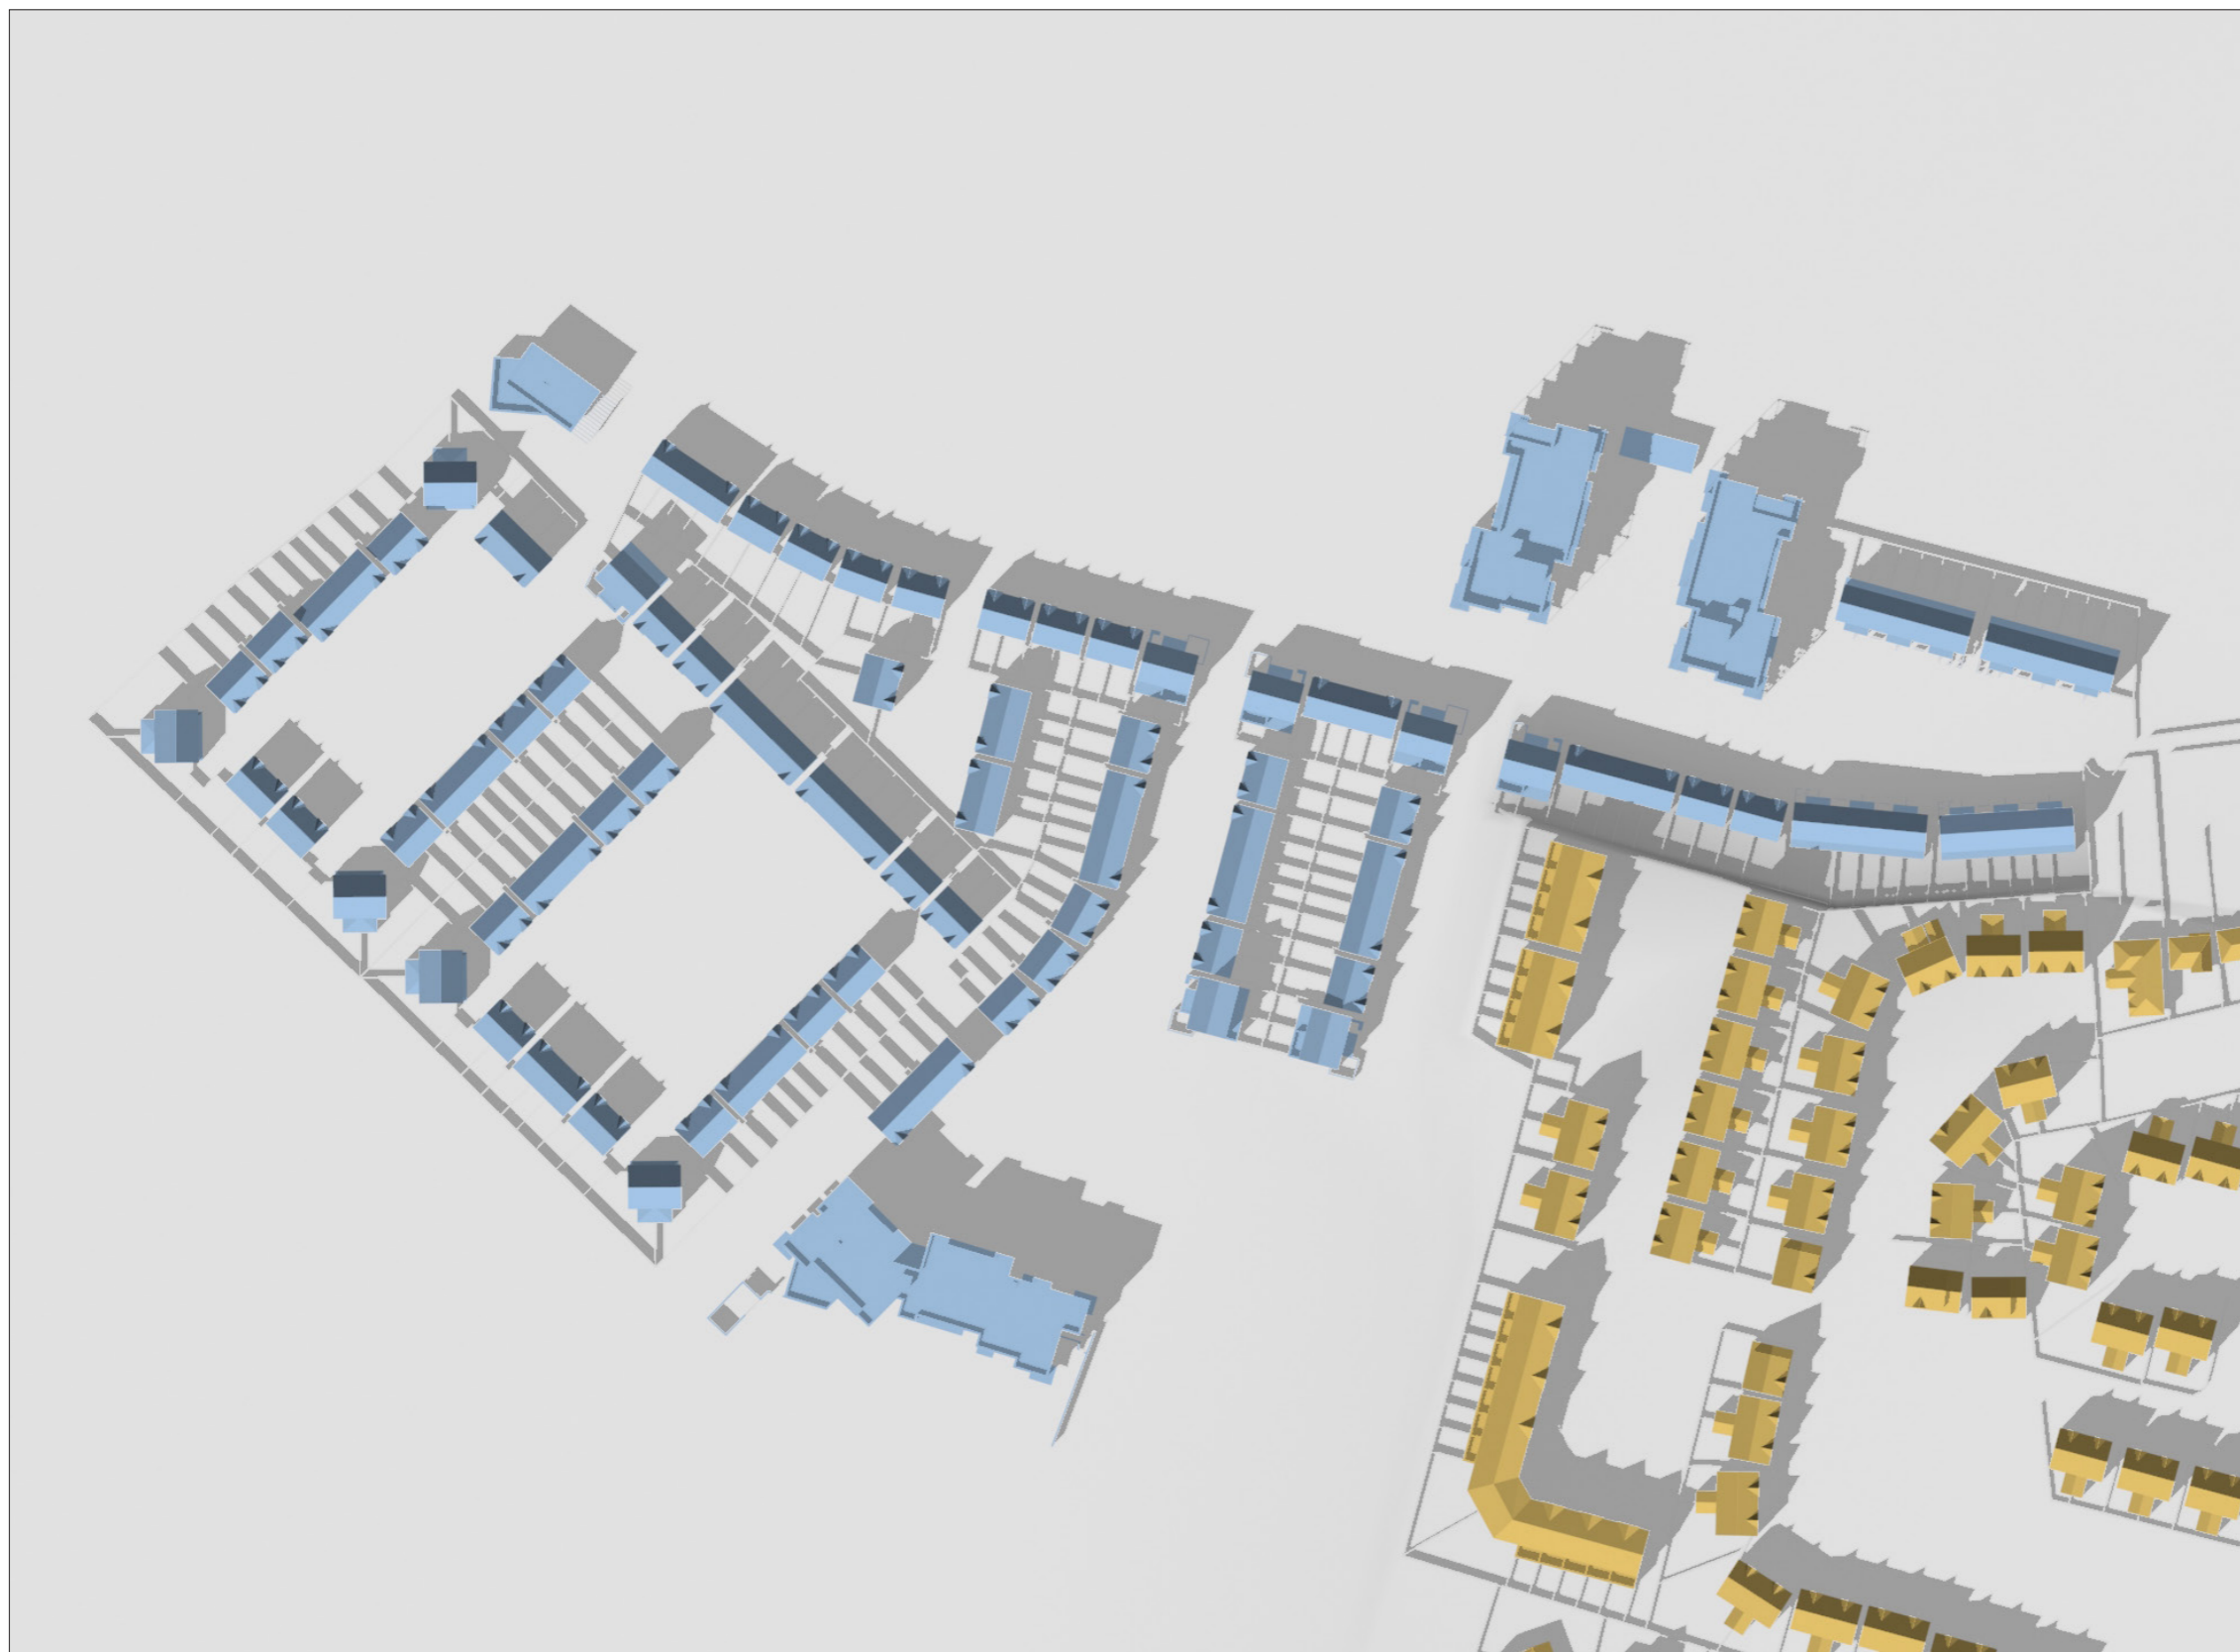

PROPOSED
DEVELOPMENT

OSI LICENCE No. CYAL50210860
© ORDNANCE SURVEY IRELAND
/GOVERNMENT OF IRELAND.

SHADOW STUDY
LANDS AT FORMER GREENPARK RACECOURSE, LIMERICK
SEPTEMBER 2021

DATE : MARCH 21ST - EQUINOX
SUNRISE : 6.34 AM
SUNSET : 6.49 PM

TIME :
3.00 PM