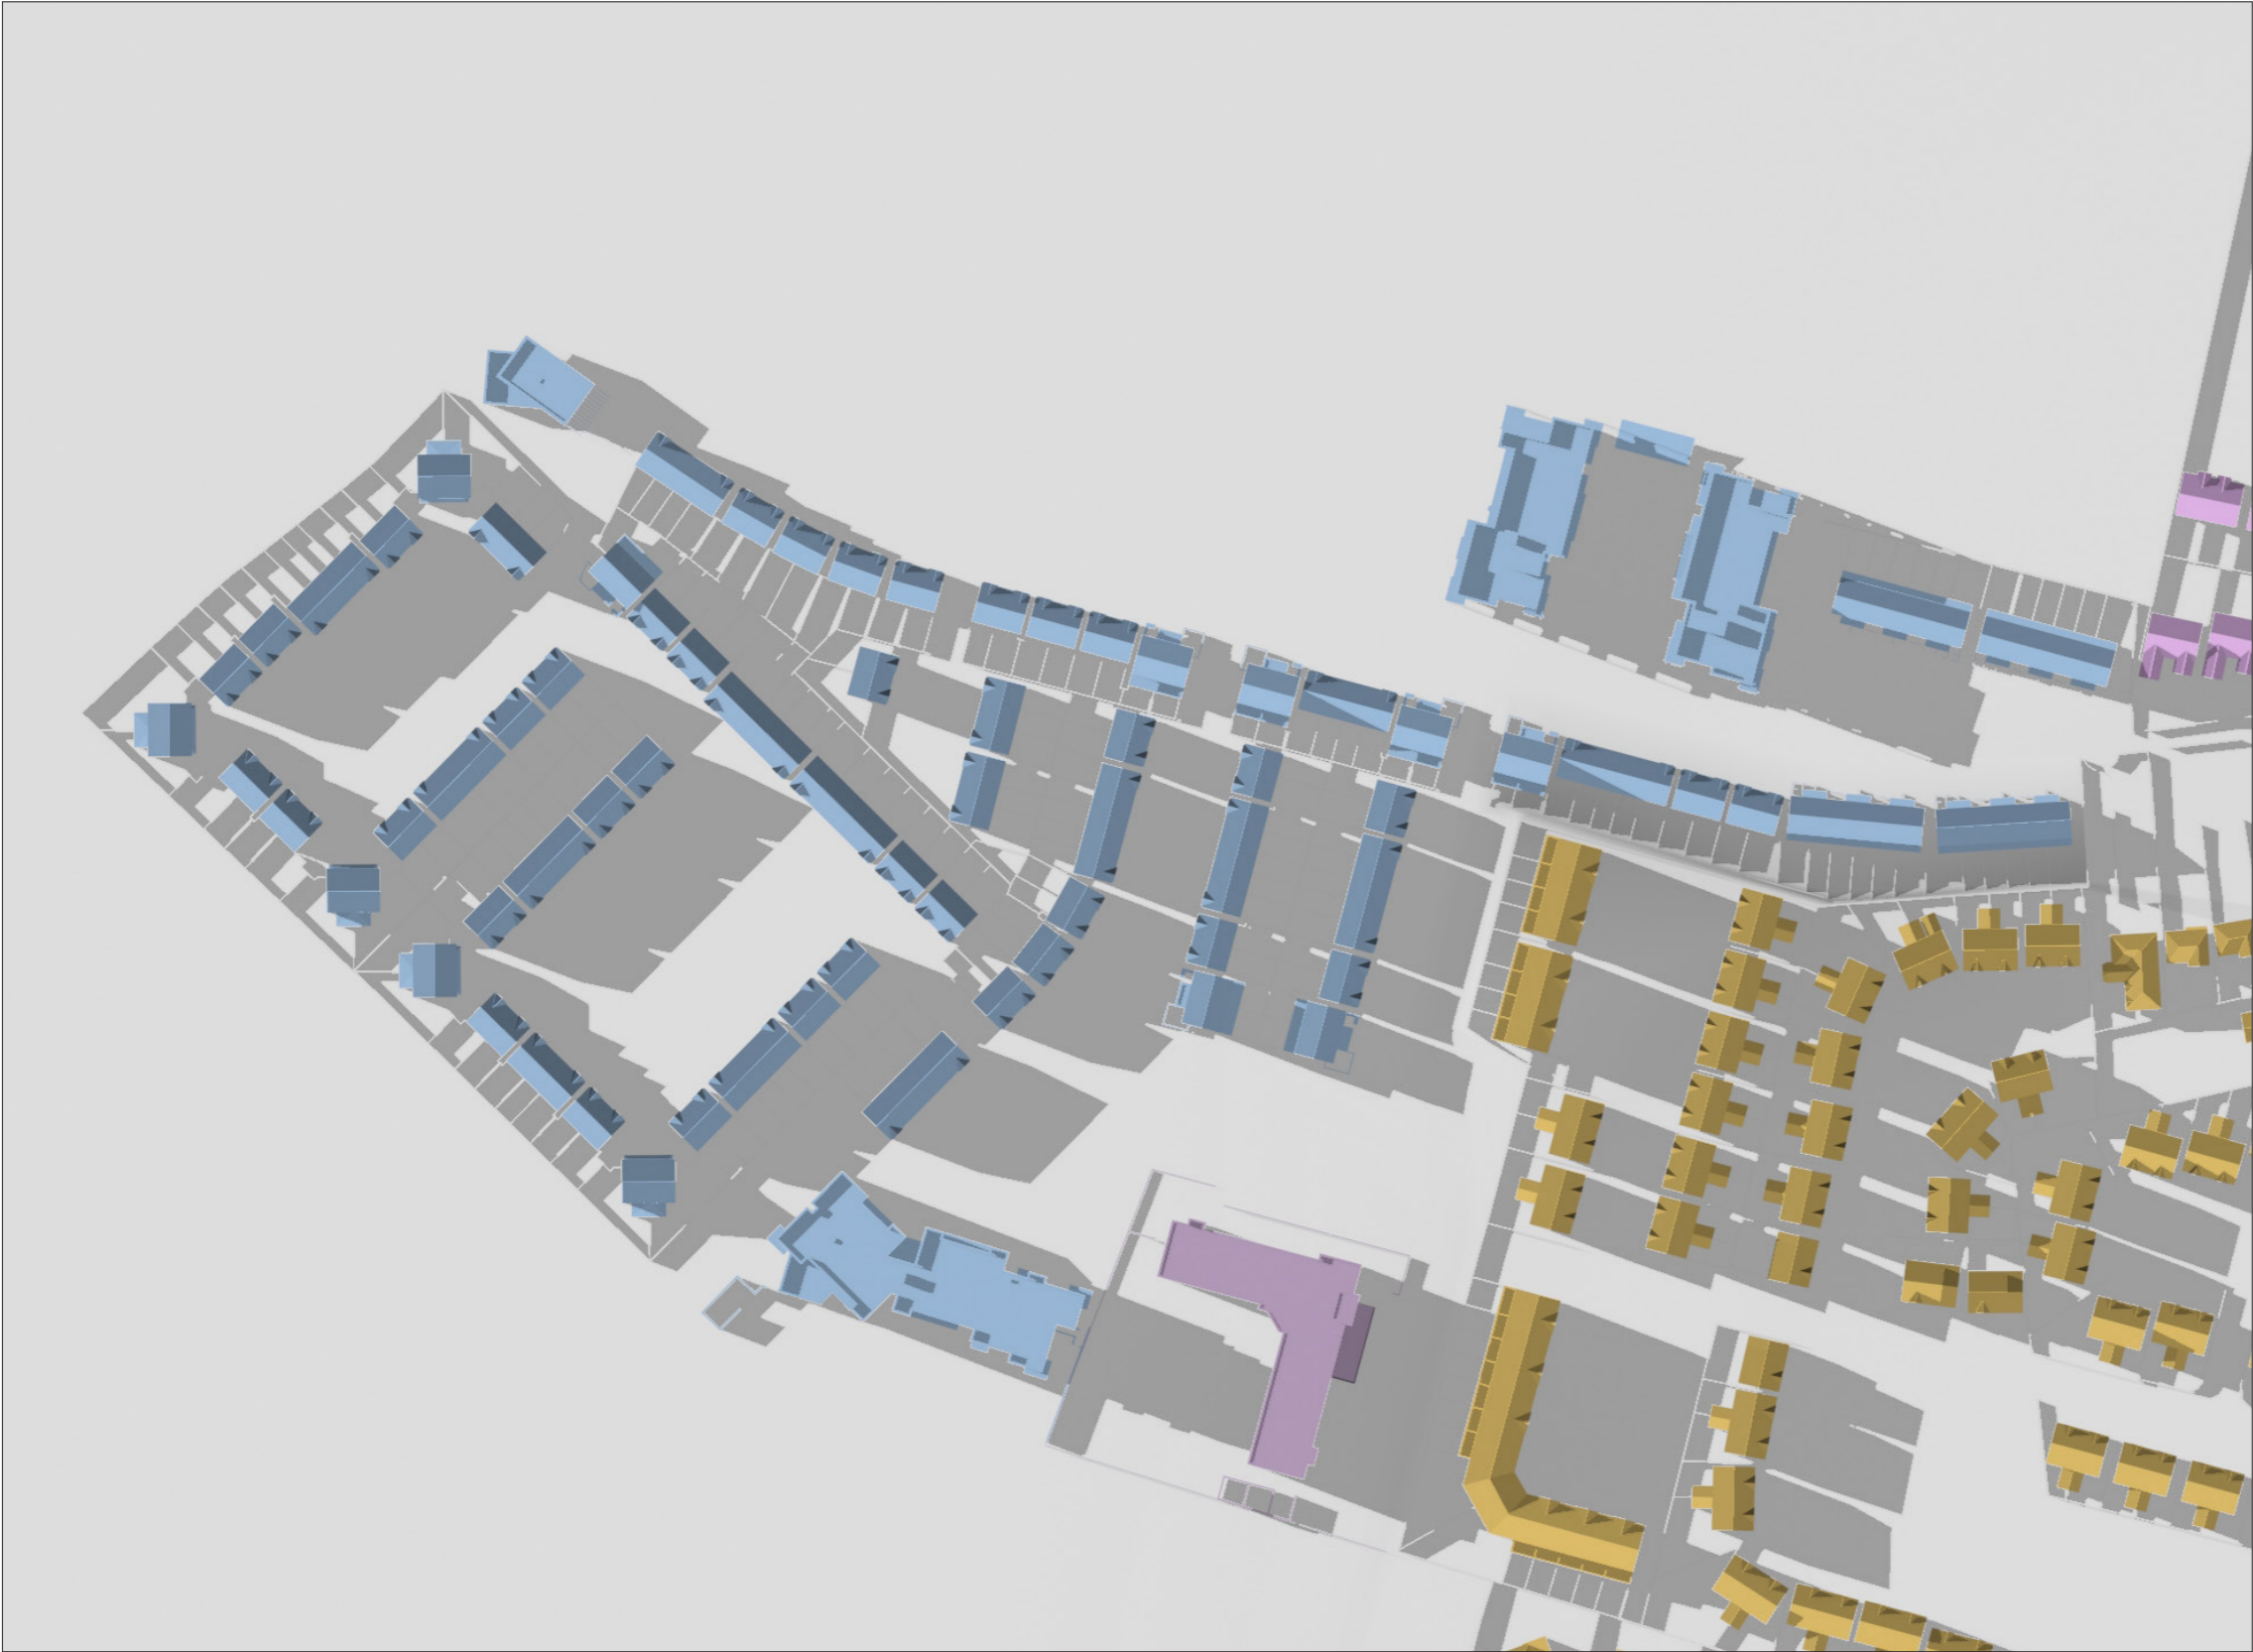

TIME :
5.00 PM

SHADOW STUDY
LANDS AT FORMER GREENPARK RACECOURSE, LIMERICK
SEPTEMBER 2021

DATE : JUNE 21ST - SUMMER SOLSTICE
SUNRISE : 5.10 AM
SUNSET : 10.02 PM

TIME :
5.00 PM

RECEIVING ENVIRONMENT

OSI LICENCE No. CYAL50210860
© ORDNANCE SURVEY IRELAND
/GOVERNMENT OF IRELAND.

SHADOW STUDY
LANDS AT FORMER GREENPARK RACECOURSE, LIMERICK
SEPTEMBER 2021

DATE : JUNE 21ST - SUMMER SOLSTICE
SUNRISE : 5.10 AM
SUNSET : 10.02 PM

TIME :
7.00 PM

PROPOSED
DEVELOPMENT

OSI LICENCE No. CYAL50210860
© ORDNANCE SURVEY IRELAND
/GOVERNMENT OF IRELAND.

SHADOW STUDY
LANDS AT FORMER GREENPARK RACECOURSE, LIMERICK
SEPTEMBER 2021

DATE : JUNE 21ST - SUMMER SOLSTICE
SUNRISE : 5.10 AM
SUNSET : 10.02 PM

TIME :
7.00 PM

SHADOW STUDY
LANDS AT FORMER GREENPARK RACECOURSE, LIMERICK
SEPTEMBER 2021